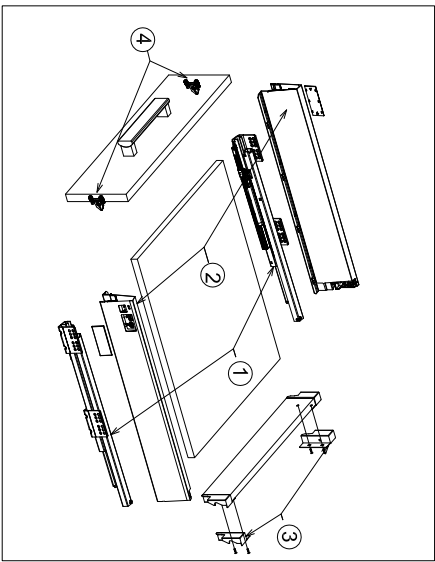

IMPERIAL

CLASS & TIMBER

Silent Drawer System

Modul Box Assembly Instruction

- Special Features:**
- Length: 270, 300, 350, 400, 450, 500, 550mm.
 - The drawer slide-board is 88mm high.
 - Drawer width can be designed freely with automatic error adjustment.
 - hidden full pulbut silencing sliding skirt can bear 35kg and enjoy's excellent stability and quite and smooth sliding performance.
 - Quick installation and dismantle.
 - New!-designed built-in damper is free from reinstallation and ensures soft and smooth drawer movements.

Basic length	Internally usable drawer length	Minimum installation depth of drawer	Minimum installation height
270mm	244mm	275mm	110mm
300mm	274mm	305mm	110mm
350mm	324mm	355mm	110mm
400mm	374mm	405mm	110mm
450mm	424mm	455mm	110mm
500mm	474mm	505mm	110mm
550mm	524mm	555mm	110mm

1. Guide	Left/Right	Length:
		270mm
		300mm
		350mm
		400mm
		450mm
		500mm
		550mm

2. Drawer Side & Decorative Cap	Left/Right	Length:
		270mm
		300mm
		350mm
		400mm
		450mm
		500mm
		550mm

3. Back connector	Left / Right	

4. Front connector	Left / Right	