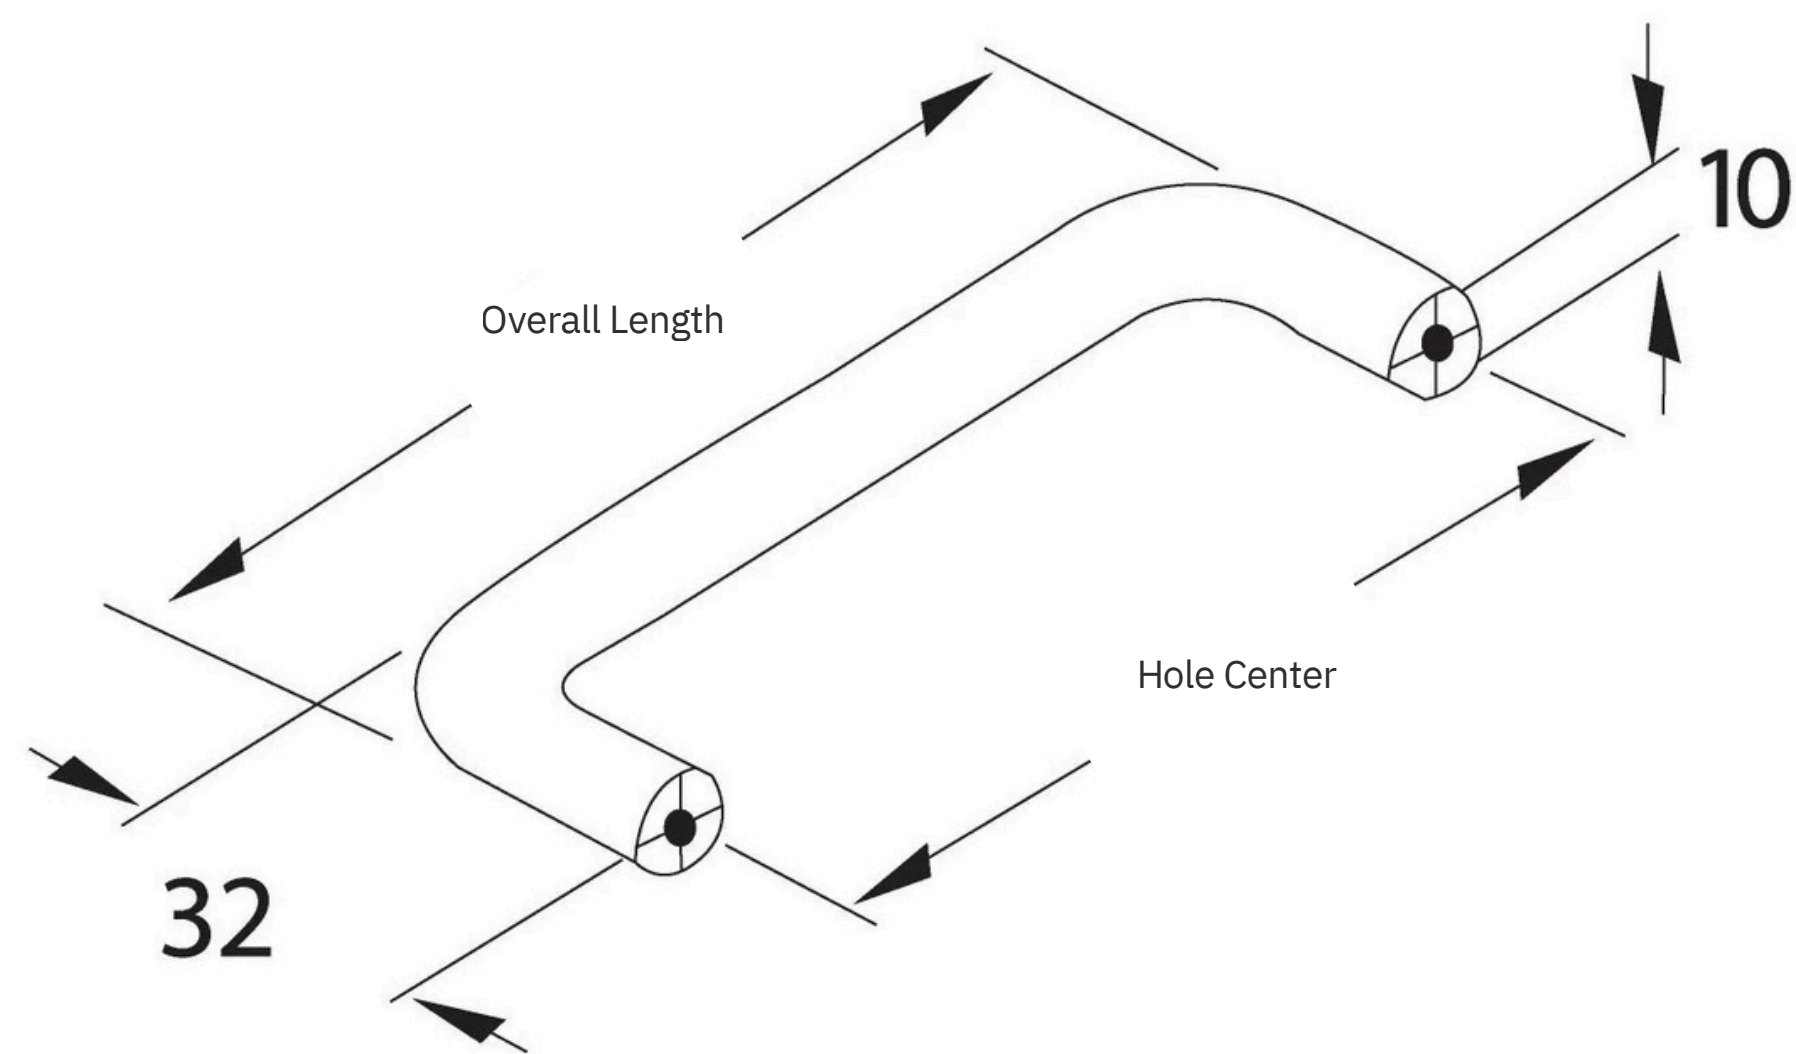

Baltimore

The Baltimore is a curved handle with a simple aesthetic.

Part Number	Hole Center	Overall Length
MDH96	96	105
MDH128	128	137
MDH160	160	168
MDH288	288	299