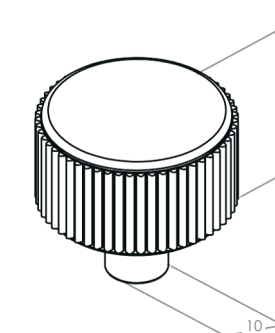

# Barrington

Designed in-house and exclusive to Momo Handles. This signature collection, features a stunning ribbed texture, taking elements of inspiration from Art Deco design. With its bold industrial flair and fine details, this range is a real showstopper.

STYLES	Knob: BRK032   Cup Pull: BCP064N   160mm Bar Handle: BBH160   320mm Bar Handle: BBH320
--------	--

FINISHES	<span style="display: inline-block; width: 15px; height: 15px; background-color: #8B4513; margin-right: 5px;"></span> Dark Brushed Brass (DBB) <span style="display: inline-block; width: 15px; height: 15px; background-color: #A9A9A9; margin-left: 20px; margin-right: 5px;"></span> Dull Brushed Nickel (DBR) <span style="display: inline-block; width: 15px; height: 15px; background-color: #000000; margin-left: 20px; margin-right: 5px;"></span> Matt Black (MBL) <span style="display: inline-block; width: 15px; height: 15px; background-color: #DAA520; margin-left: 20px; margin-right: 5px;"></span> Matt Brass (MBR) <span style="display: inline-block; width: 15px; height: 15px; background-color: #C0C0C0; margin-left: 20px; margin-right: 5px;"></span> Polished Nickel (PN)
----------	---

Knob

**MO  
MO**  
HANDLES

Cup Pull

Part Number	Hole Centre	Overall Length	Inner Length	Projection
BRK032	-	32Ø	-	30
BCP064N	64	105	-	24
BBH160	160	179	150	29
BBH320	320	339	310	29