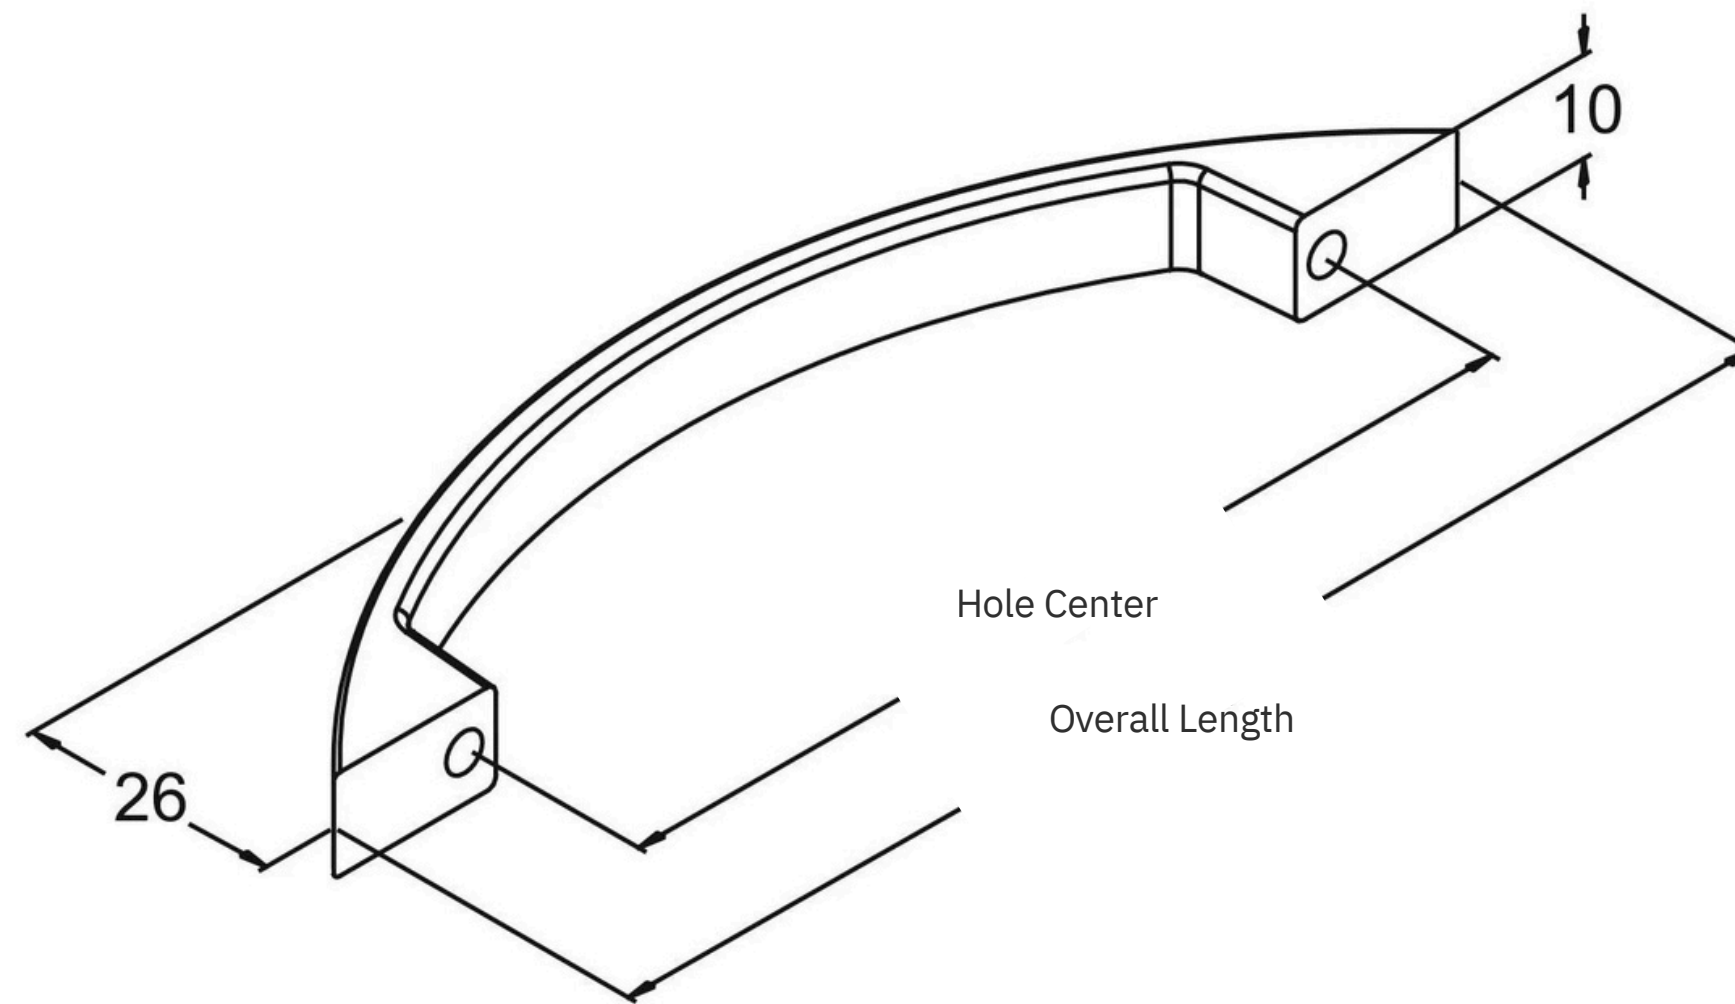

Breda

The Breda is a sleek curved bow handle with a smooth finish.

Part Number	Hole Center	Overall Length
FAH96	96	125
FAH128	128	155