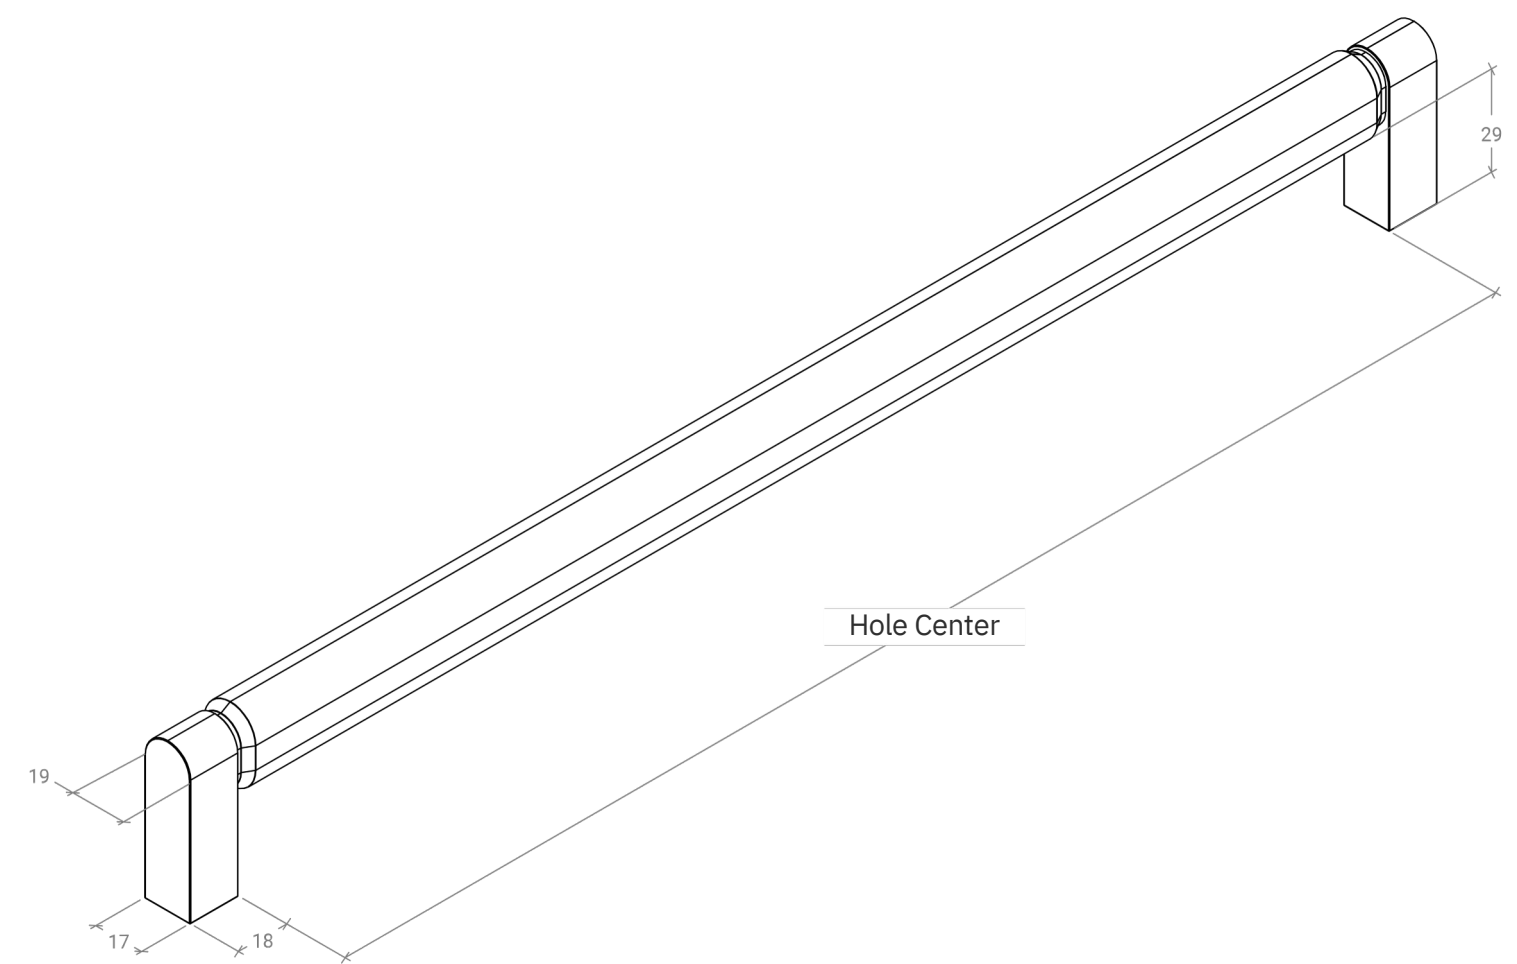

Brooklyn Big

Brooklyn blends sophistication with industrial texture, its vertical lines creating a bold and refined visual statement. The large version is ideal for kitchens—perfectly complementing fridges, ovens, and spacious cupboards—as well as bathrooms and contemporary furniture.

MO
MO
HANDLES

STYLES	448mm D Handle: BKN0677.448 1056mm D Handle: BKN0677.1056
--------	---

FINISHES	 Black Titanium (TTBL) Brushed Black (BBL) Brushed Dark Brass (BDB) Brushed Bronze (BRBZ)
----------	---

Part Number	Hole Centre	Overall Length	Inner Length	Projection
BKN0677.448	448	466	430	56
BKN0677.1056	1056	1074	1038	56