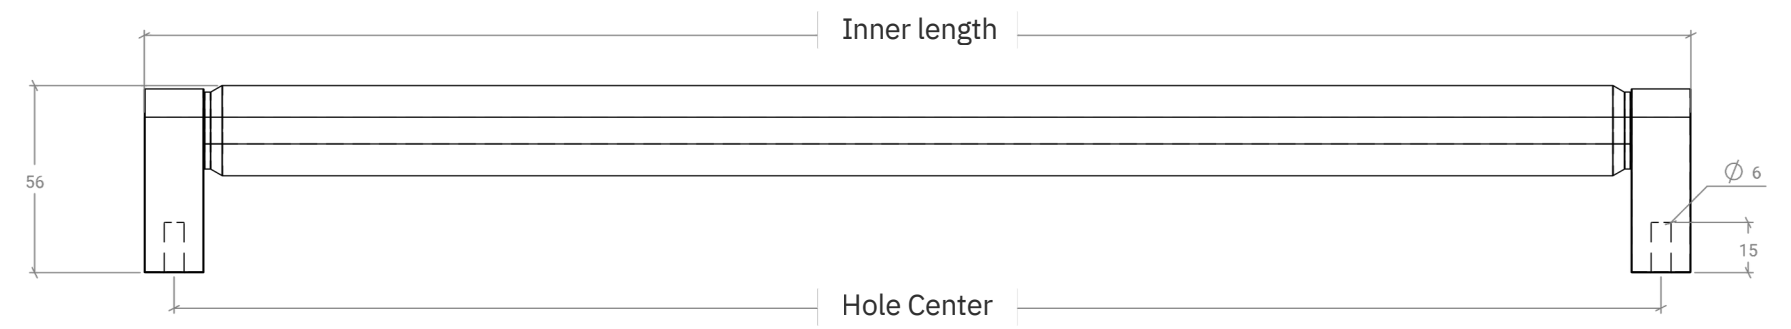

MO
MO
HANDLES

STYLES	448mm D Handle: BKN0677.448 1056mm D Handle: BKN0677.1056
--------	---

FINISHES	 Black Titanium (TTBL) Brushed Black (BBL) Brushed Dark Brass (BDB) Brushed Bronze (BRBZ)
----------	---

Part Number	Hole Centre	Overall Length	Inner Length	Projection
BKN0677.448	448	466	430	56
BKN0677.1056	1056	1074	1038	56