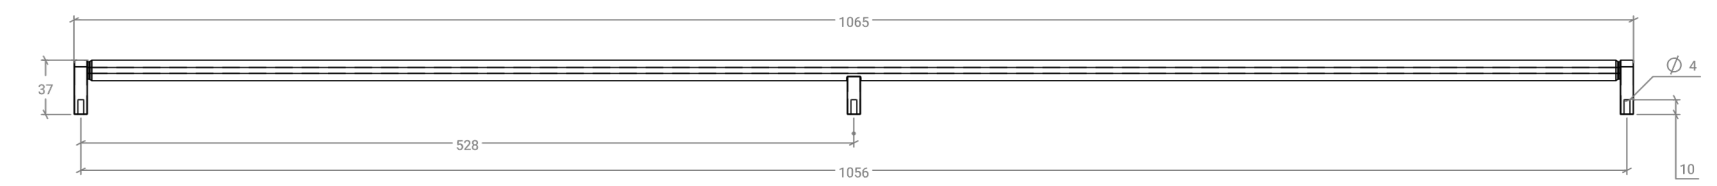

Brooklyn

Brooklyn blends sophistication with industrial texture, its vertical lines creating a bold and refined visual statement.

T Knob

MO
MO
HANDLES

D Handle

STYLES	T Knob: BKN0676.055 160mm D Handle: BKN0676.160 320mm D Handle: BKN0676.320 1056mm D Handle: BKN0676.1056
--------	--

FINISHES	 Black Titanium (TTBL) Brushed Black (BBL) Brushed Dark Brass (BDB) Brushed Bronze (BRBZ)
----------	---

Part Number	Hole Centre	Overall Length	Inner Length	Projection
BKN0676.055	-	55	-	37
BKN0676.160	160	170	152	37
BKN0676.320	320	330	312	37
BKN0676.1056	528 x2	1065	519 x2	37