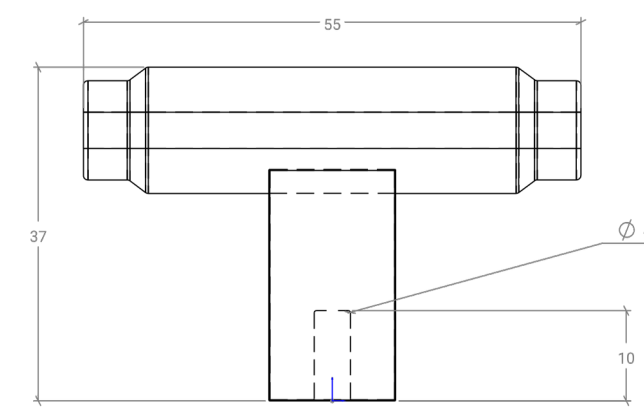

Brooklyn

Brooklyn blends sophistication with industrial texture, its vertical lines creating a bold and refined visual statement.

T Knob

MO
MO
HANDLES

D Handle

STYLES	T Knob: BKN0676.055 160mm D Handle: BKN0676.160 320mm D Handle: BKN0676.320 1056mm D Handle: BKN0676.1056
--------	--

FINISHES	 Black Titanium (TTBL) Brushed Black (BBL) Brushed Dark Brass (BDB) Brushed Bronze (BRBZ)
----------	---

Part Number	Hole Centre	Overall Length	Inner Length	Projection
BKN0676.055	-	55	-	37
BKN0676.160	160	170	152	37
BKN0676.320	320	330	312	37
BKN0676.1056	528 x2	1065	519 x2	37