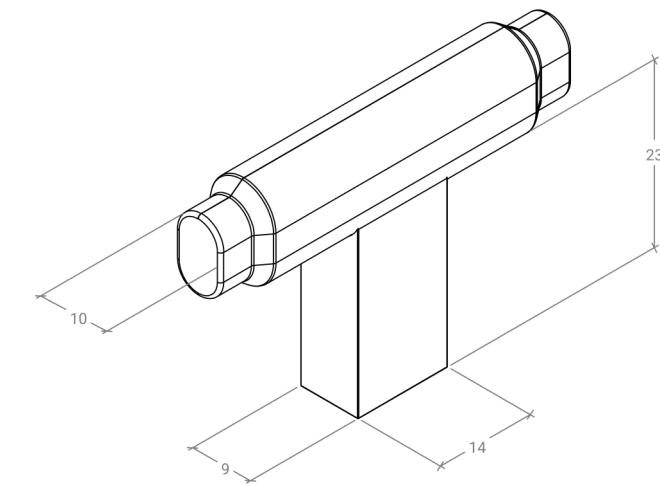

Brooklyn

Brooklyn blends sophistication with industrial texture, its vertical lines creating a bold and refined visual statement.

T Knob

MO
MO
HANDLES

D Handle

STYLES	T Knob: BKN0676.055 160mm D Handle: BKN0676.160 320mm D Handle: BKN0676.320 1056mm D Handle: BKN0676.1056
--------	--

FINISHES	 Black Titanium (TTBL) Brushed Black (BBL) Brushed Dark Brass (BDB) Brushed Bronze (BRBZ)
----------	---

Part Number	Hole Centre	Overall Length	Inner Length	Projection
BKN0676.055	-	55	-	37
BKN0676.160	160	170	152	37
BKN0676.320	320	330	312	37
BKN0676.1056	528 x2	1065	519 x2	37