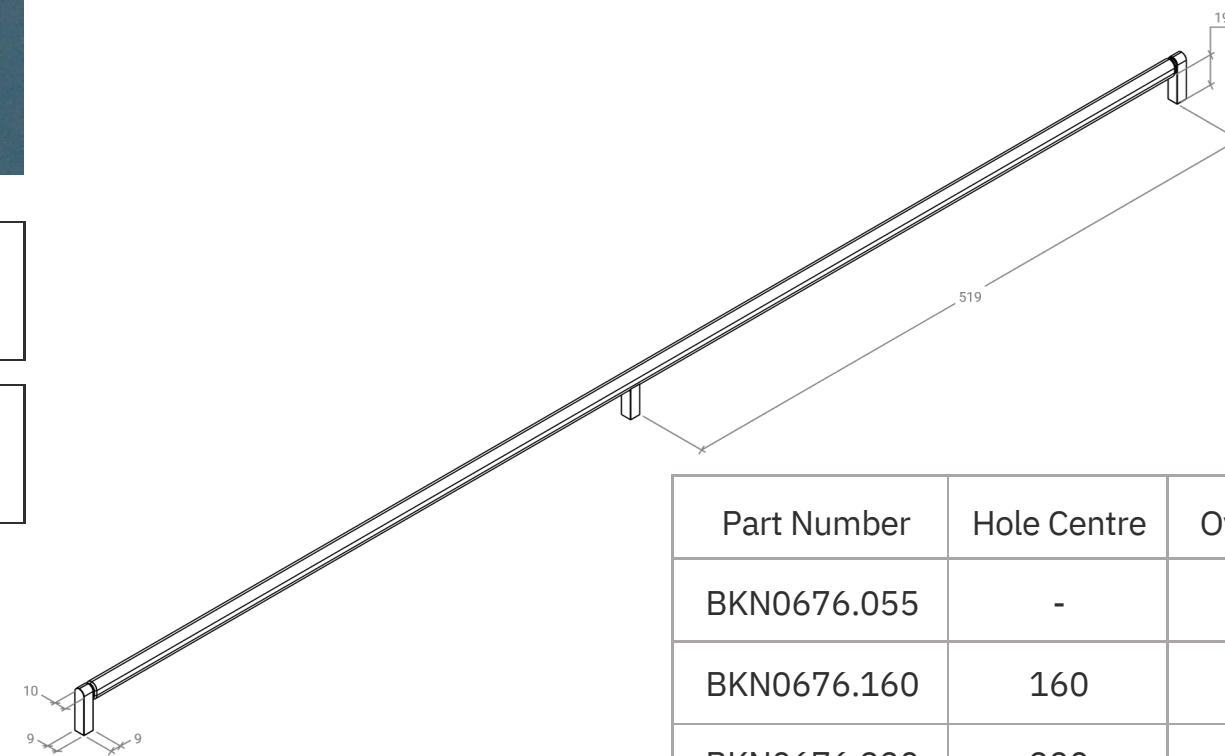

Brooklyn

Brooklyn blends sophistication with industrial texture, its vertical lines creating a bold and refined visual statement.

T Knob

MO
MO
HANDLES

D Handle

STYLES	T Knob: BKN0676.055 160mm D Handle: BKN0676.160 320mm D Handle: BKN0676.320 1056mm D Handle: BKN0676.1056
--------	--

FINISHES	 Black Titanium (TTBL) Brushed Black (BBL) Brushed Dark Brass (BDB) Brushed Bronze (BRBZ)
----------	---

Part Number	Hole Centre	Overall Length	Inner Length	Projection
BKN0676.055	-	55	-	37
BKN0676.160	160	170	152	37
BKN0676.320	320	330	312	37
BKN0676.1056	528 x2	1065	519 x2	37