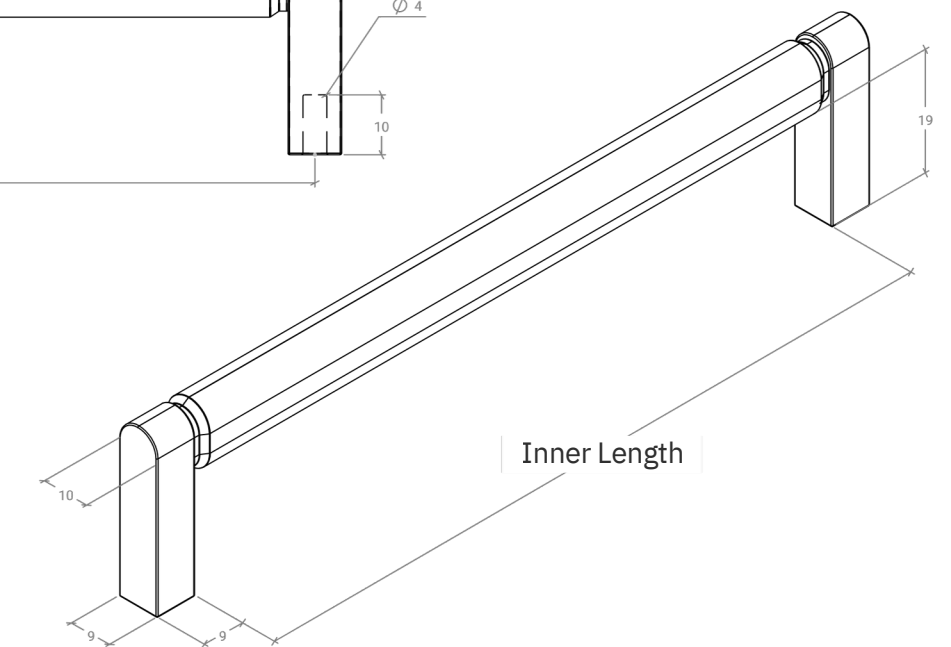

Brooklyn

Brooklyn blends sophistication with industrial texture, its vertical lines creating a bold and refined visual statement.

T Knob

MO
MO
HANDLES

D Handle

STYLES	T Knob: BKN0676.055 160mm D Handle: BKN0676.160 320mm D Handle: BKN0676.320 1056mm D Handle: BKN0676.1056
--------	--

FINISHES	 Black Titanium (TTBL) Brushed Black (BBL) Brushed Dark Brass (BDB) Brushed Bronze (BRBZ)
----------	---

Part Number	Hole Centre	Overall Length	Inner Length	Projection
BKN0676.055	-	55	-	37
BKN0676.160	160	170	152	37
BKN0676.320	320	330	312	37
BKN0676.1056	528 x2	1065	519 x2	37