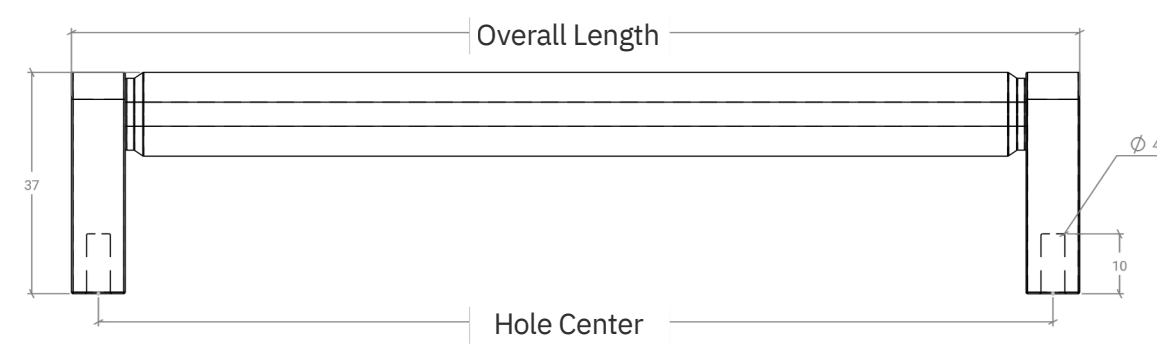

Brooklyn

Brooklyn blends sophistication with industrial texture, its vertical lines creating a bold and refined visual statement.

T Knob

MO
MO
HANDLES

D Handle

STYLES	T Knob: BKN0676.055 160mm D Handle: BKN0676.160 320mm D Handle: BKN0676.320 1056mm D Handle: BKN0676.1056
--------	--

FINISHES	 Black Titanium (TTBL) Brushed Black (BBL) Brushed Dark Brass (BDB) Brushed Bronze (BRBZ)
----------	---

Part Number	Hole Centre	Overall Length	Inner Length	Projection
BKN0676.055	-	55	-	37
BKN0676.160	160	170	152	37
BKN0676.320	320	330	312	37
BKN0676.1056	528 x2	1065	519 x2	37