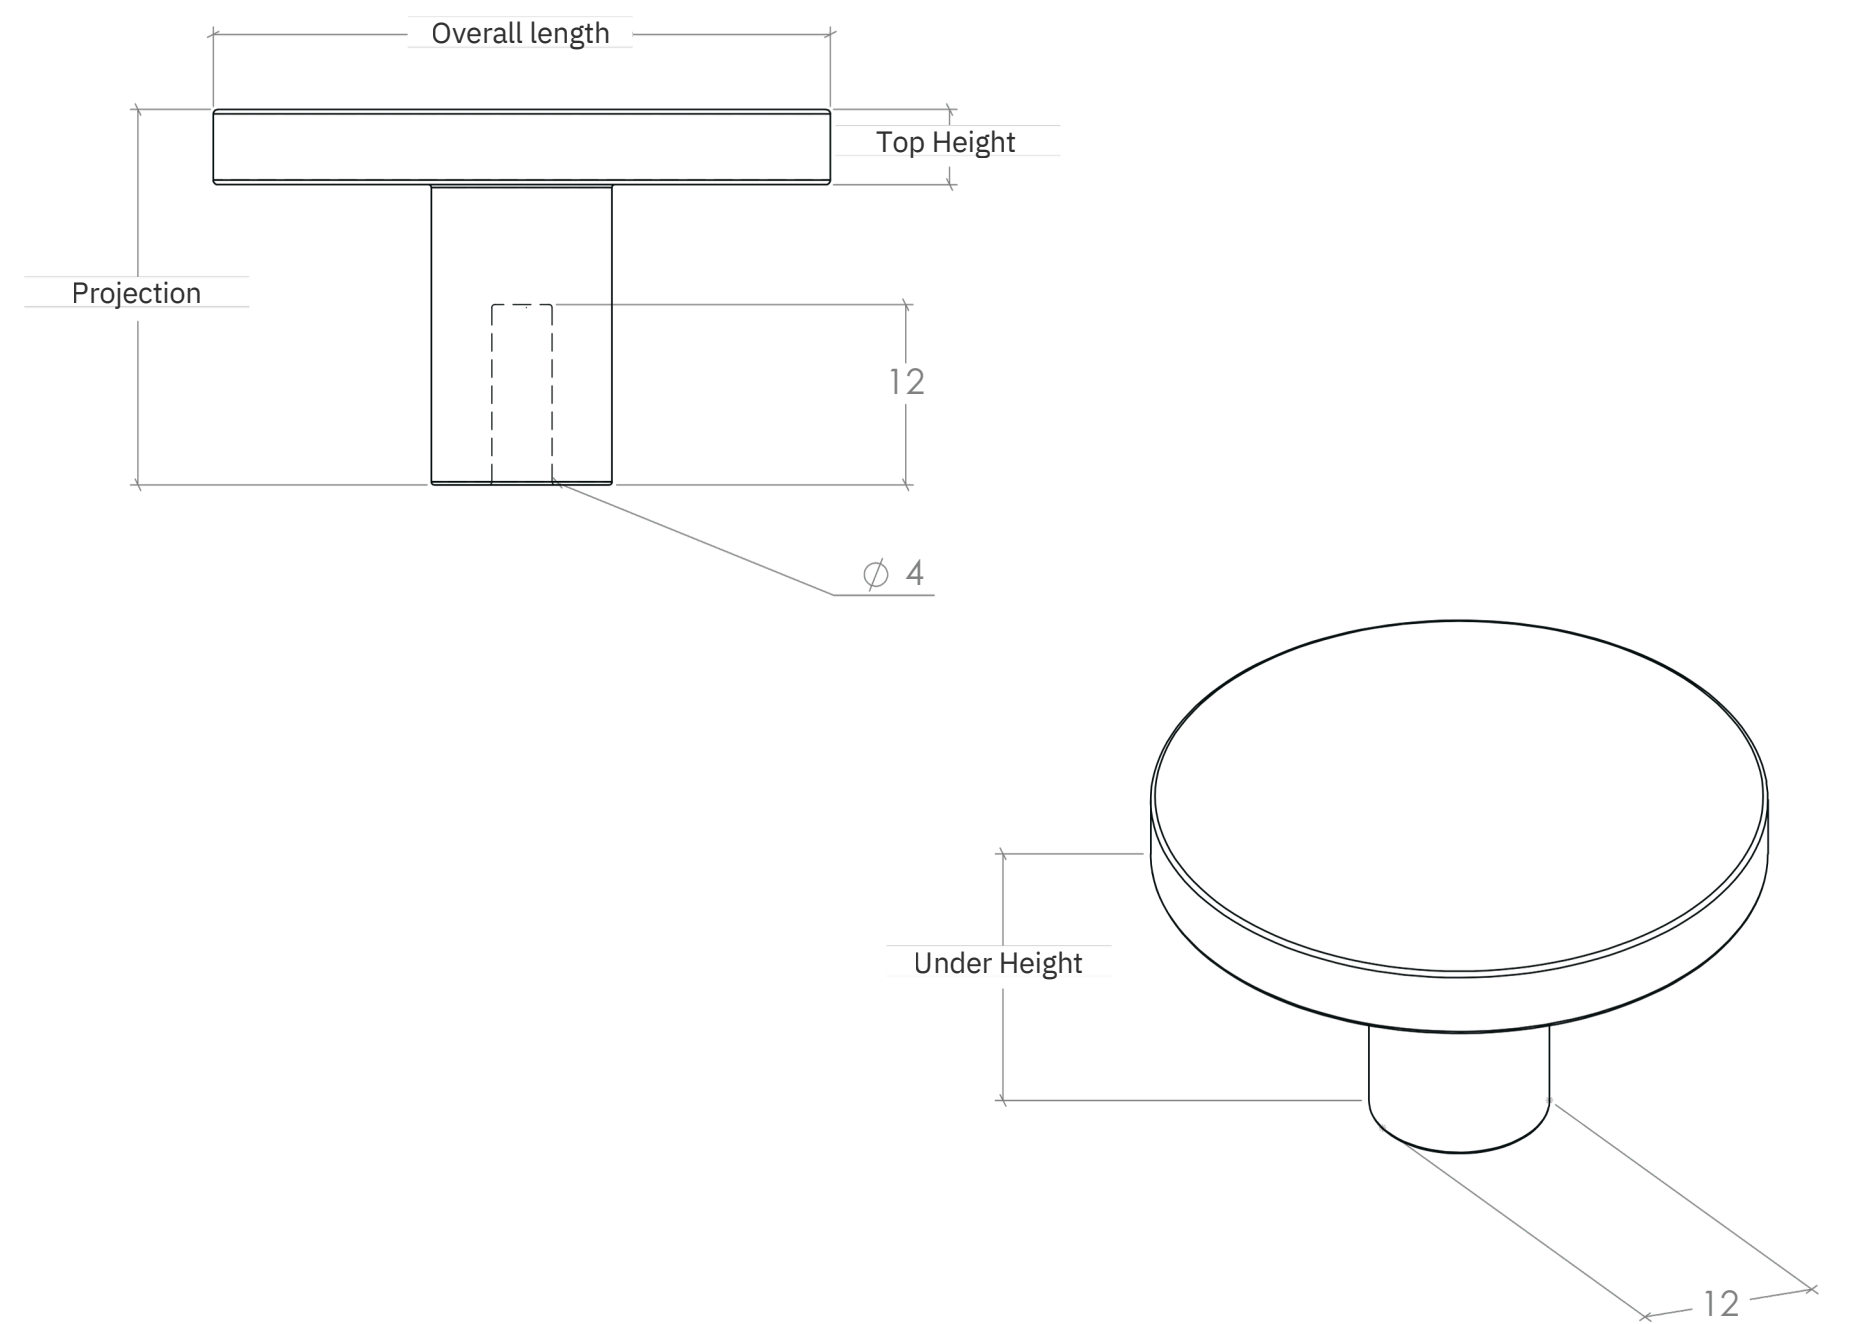

Como

The Como is a simple circular knob that is suited to a wide variety of cabinetry styles. Available in two sizes and four timeless finishes.

STYLES	26mm Circular Knob: C0168.026 41mm Circular Knob: C0168.041
--------	---

FINISHES	 Brushed Gold (BRG) Brushed Nickel (BRN) Matt White (MWH) Matt Black (MBL)
----------	---

Circular Knob

Part Number	Overall Length	Top Height	Under Height	Projection
C0168.026	26	3	15	18
C0168.041	41	5	20	25