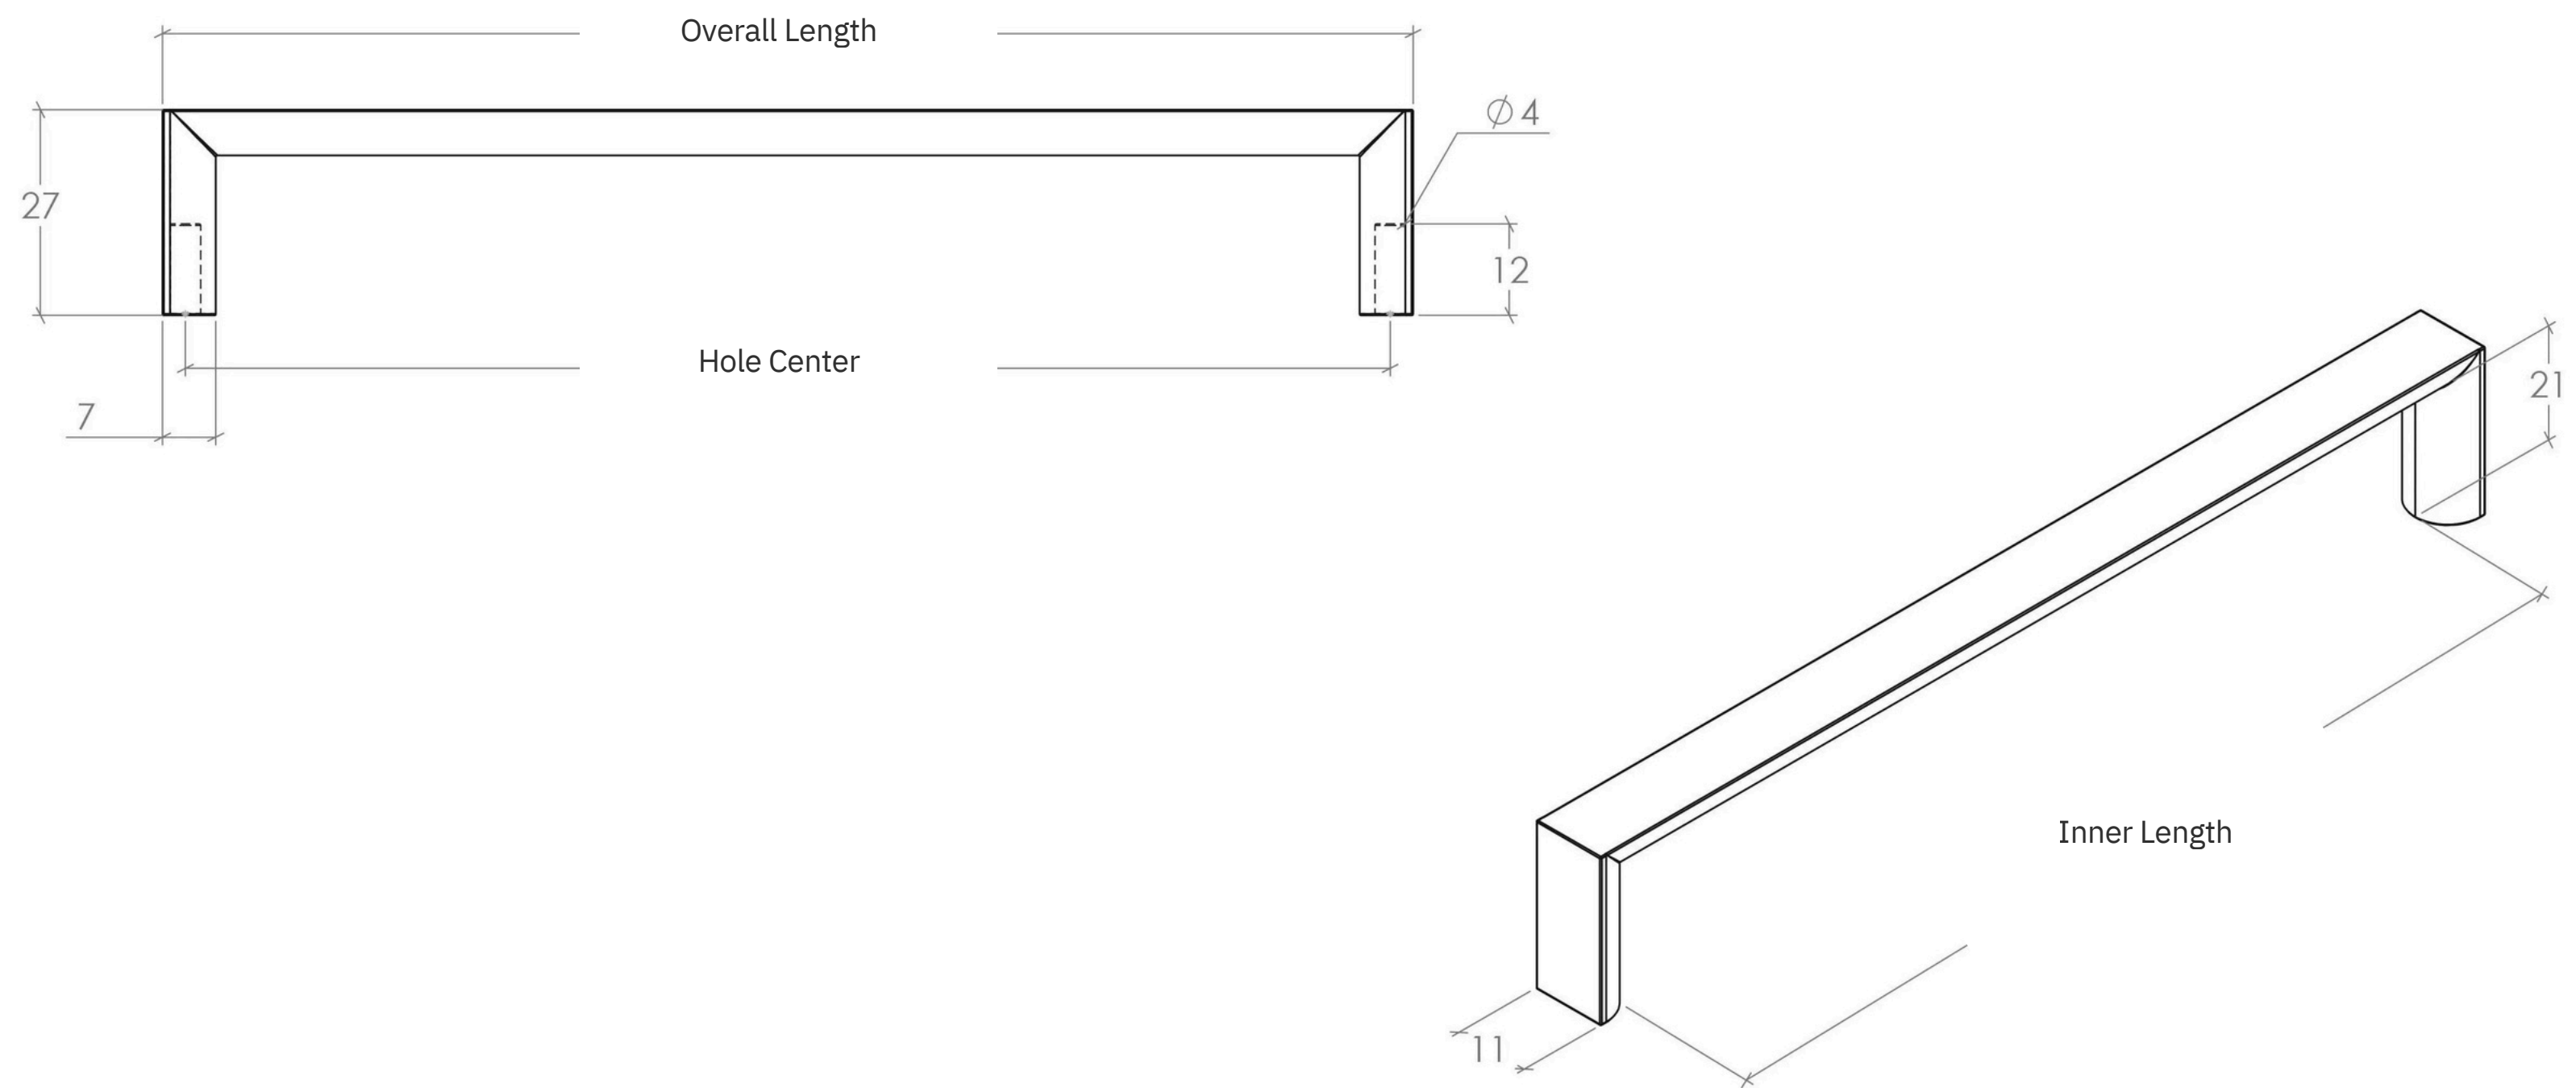

Eco Dallas

The Economy Dallas is a subtle and contemporary handle range that is highly versatile for a large range of cabinetry styles.

Part Number	Hole Center	Overall Length	Inner Length
ECFD128	128	133	118
ECFD160	160	164	150
ECFD288	288	292	278