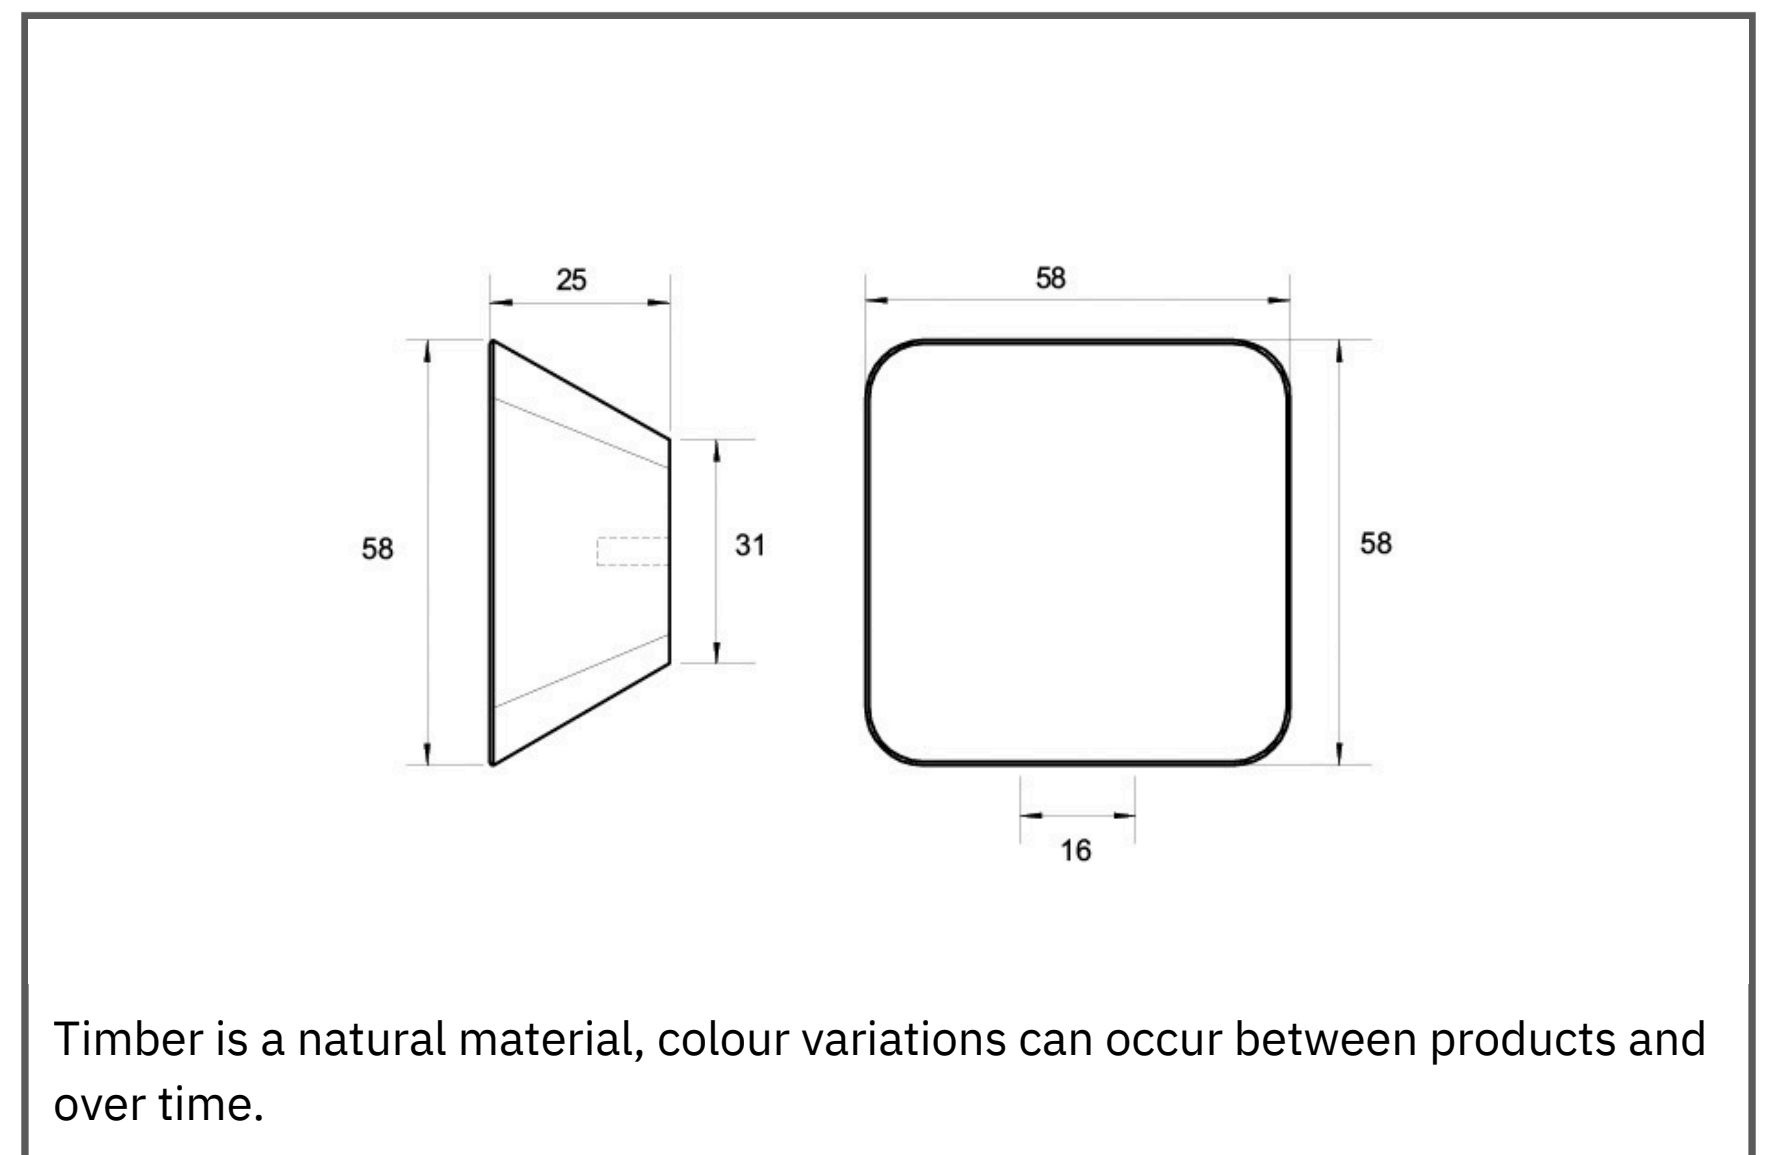

Material:	Timber		
Article Number:	IWKAWK16MMOK / reference C / Oak		
 $A\varnothing$	 C	 P	 W
A	C	P	W
58	16	25	58
Colours available:		Oak (OAK) Walnut (WN)	

Timber is a natural material, colour variations can occur between products and over time.