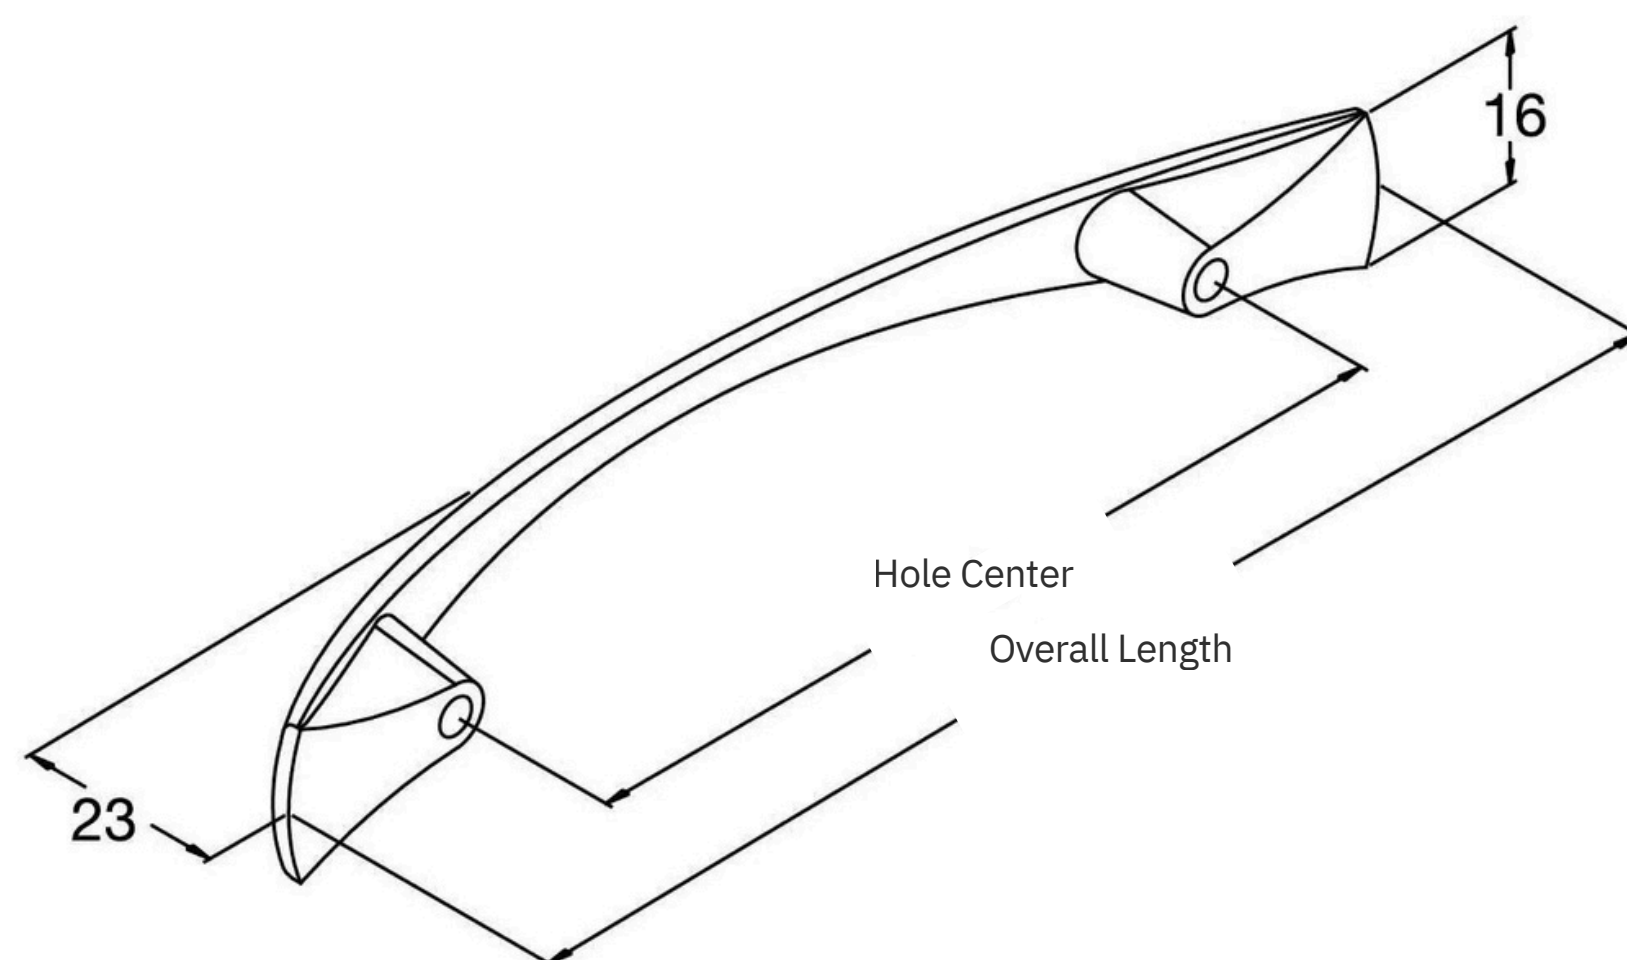

Houston

A functional and highly adaptable handle, available in two sizes.

MO
MO
HANDLES

Part Number	Hole Centre	Overall Length
TFB96	96	137
TFB128	128	183