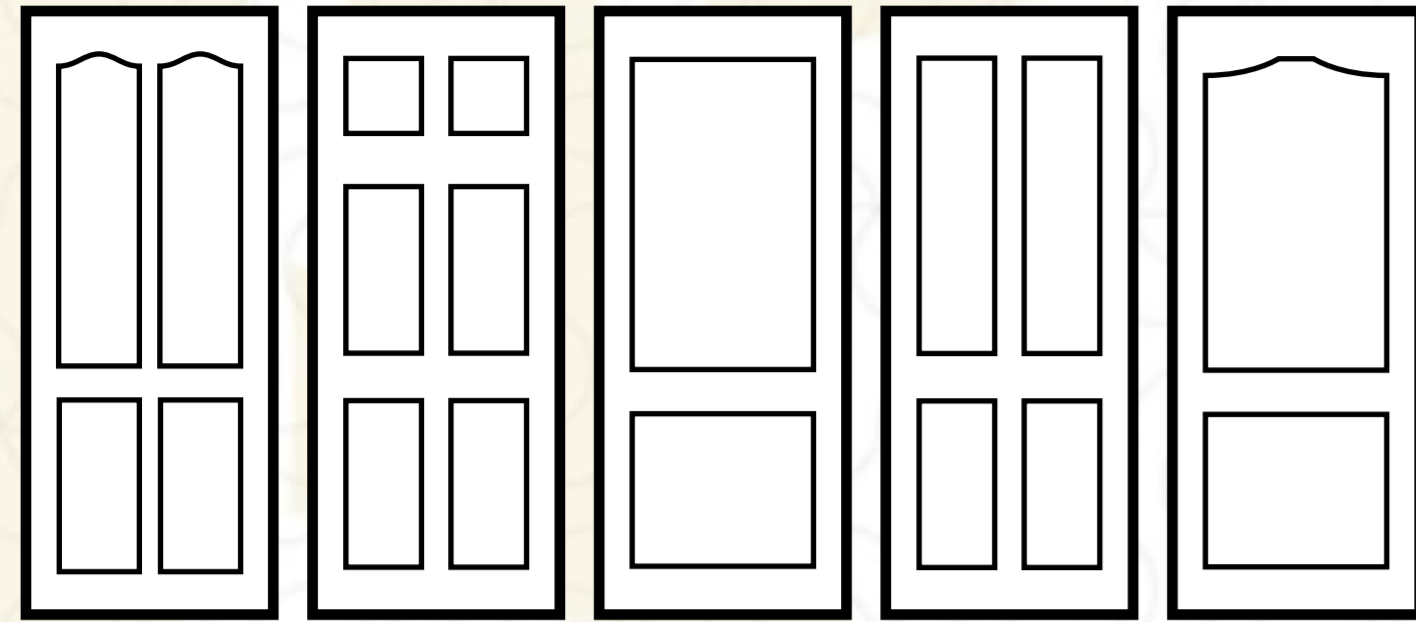

DOOR DESIGNS

IMPERIAL

GLASS & TIMBER

IGT: 1 IGT: 2 IGT: 3 IGT: 4 IGT: 5