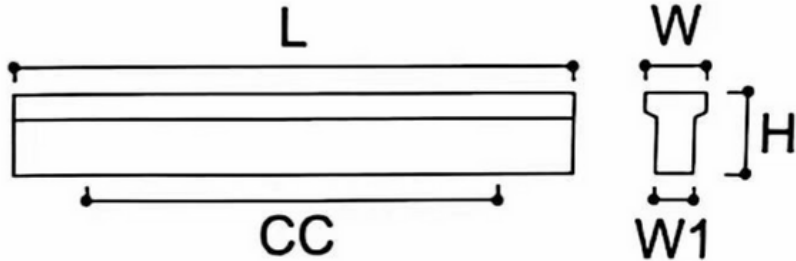

Imperial Handle for Modern Furniture

Matte Black | Brushed Nickel | Brushed Gold

L	CC	W	H
50	32	12	25
80	64	12	25
120	96	12	25
160	128	12	25