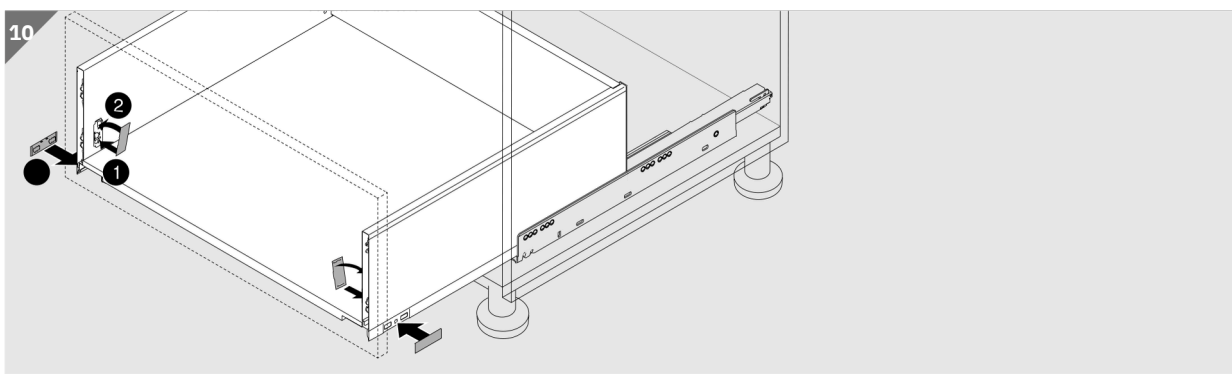

Demontage | Removal | Démontage | Smontaggio | Desmontaje | Demontaž