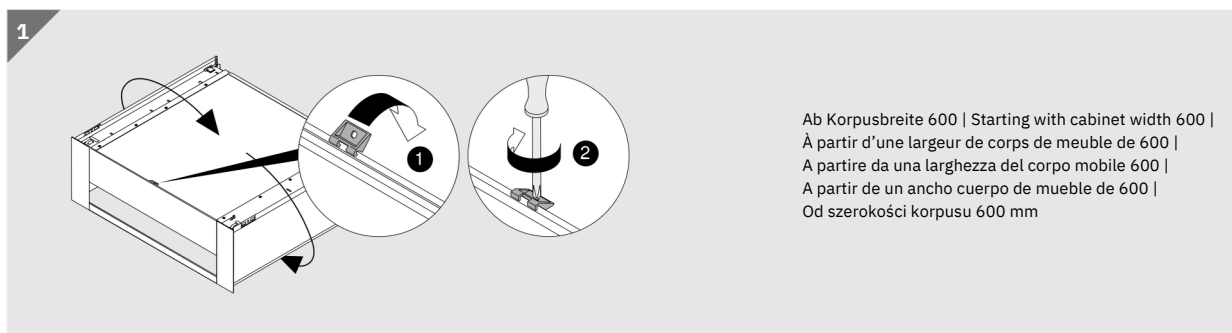

Demontage | Removal | Démontage | Smontaggio | Desmontaje | Demontaž