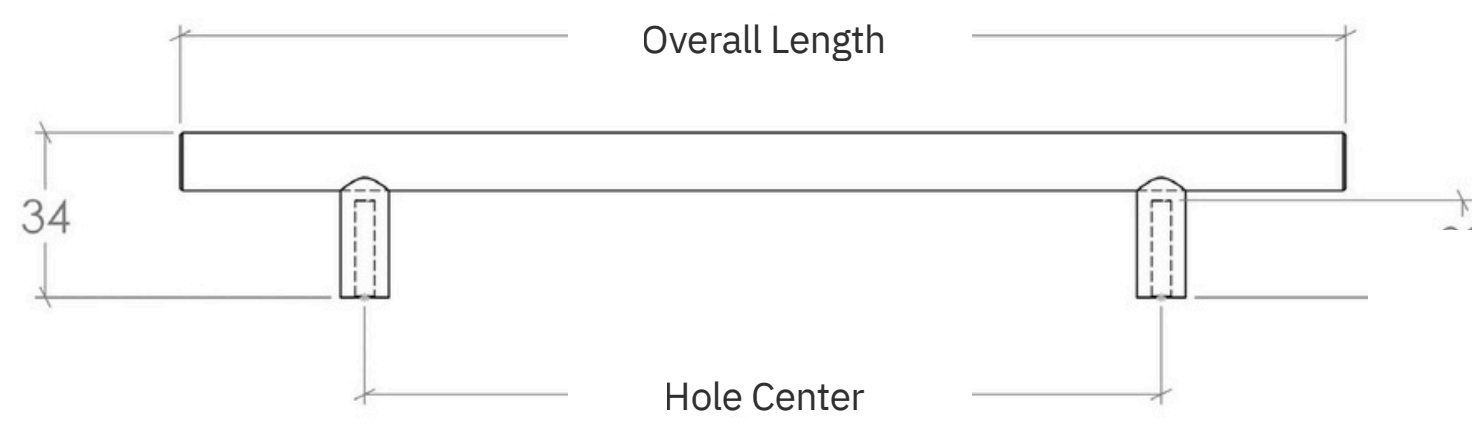

# Kalmar

The Kalmar range is contemporary and simplistic, with a functional rail for ease of use.

Part Number	Hole Centre	Overall Length
RH96	96	176
RH128	128	208
RH160	160	240
RH224	224	304
RH416	416	496