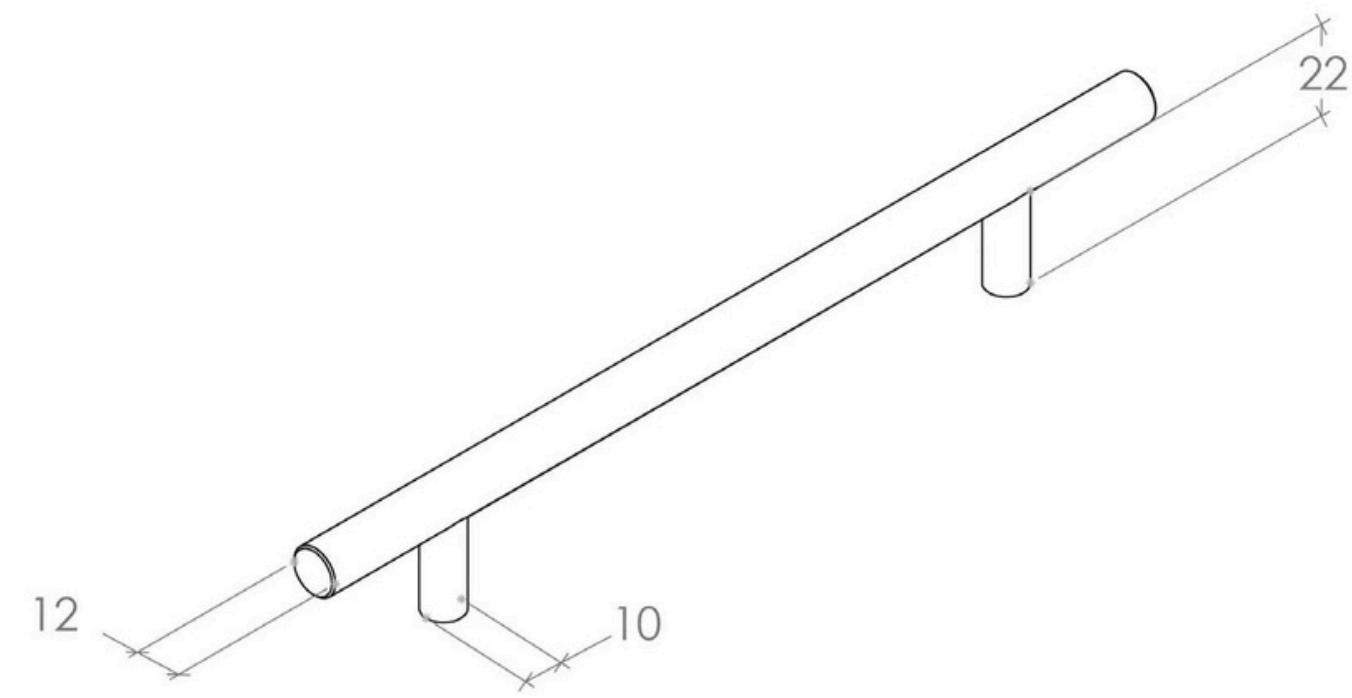

# Kalmar

The Kalmar range is contemporary and simplistic, with a functional rail for ease of use.

Part Number	Hole Centre	Overall Length
RH96	96	176
RH128	128	208
RH160	160	240
RH224	224	304
RH416	416	496