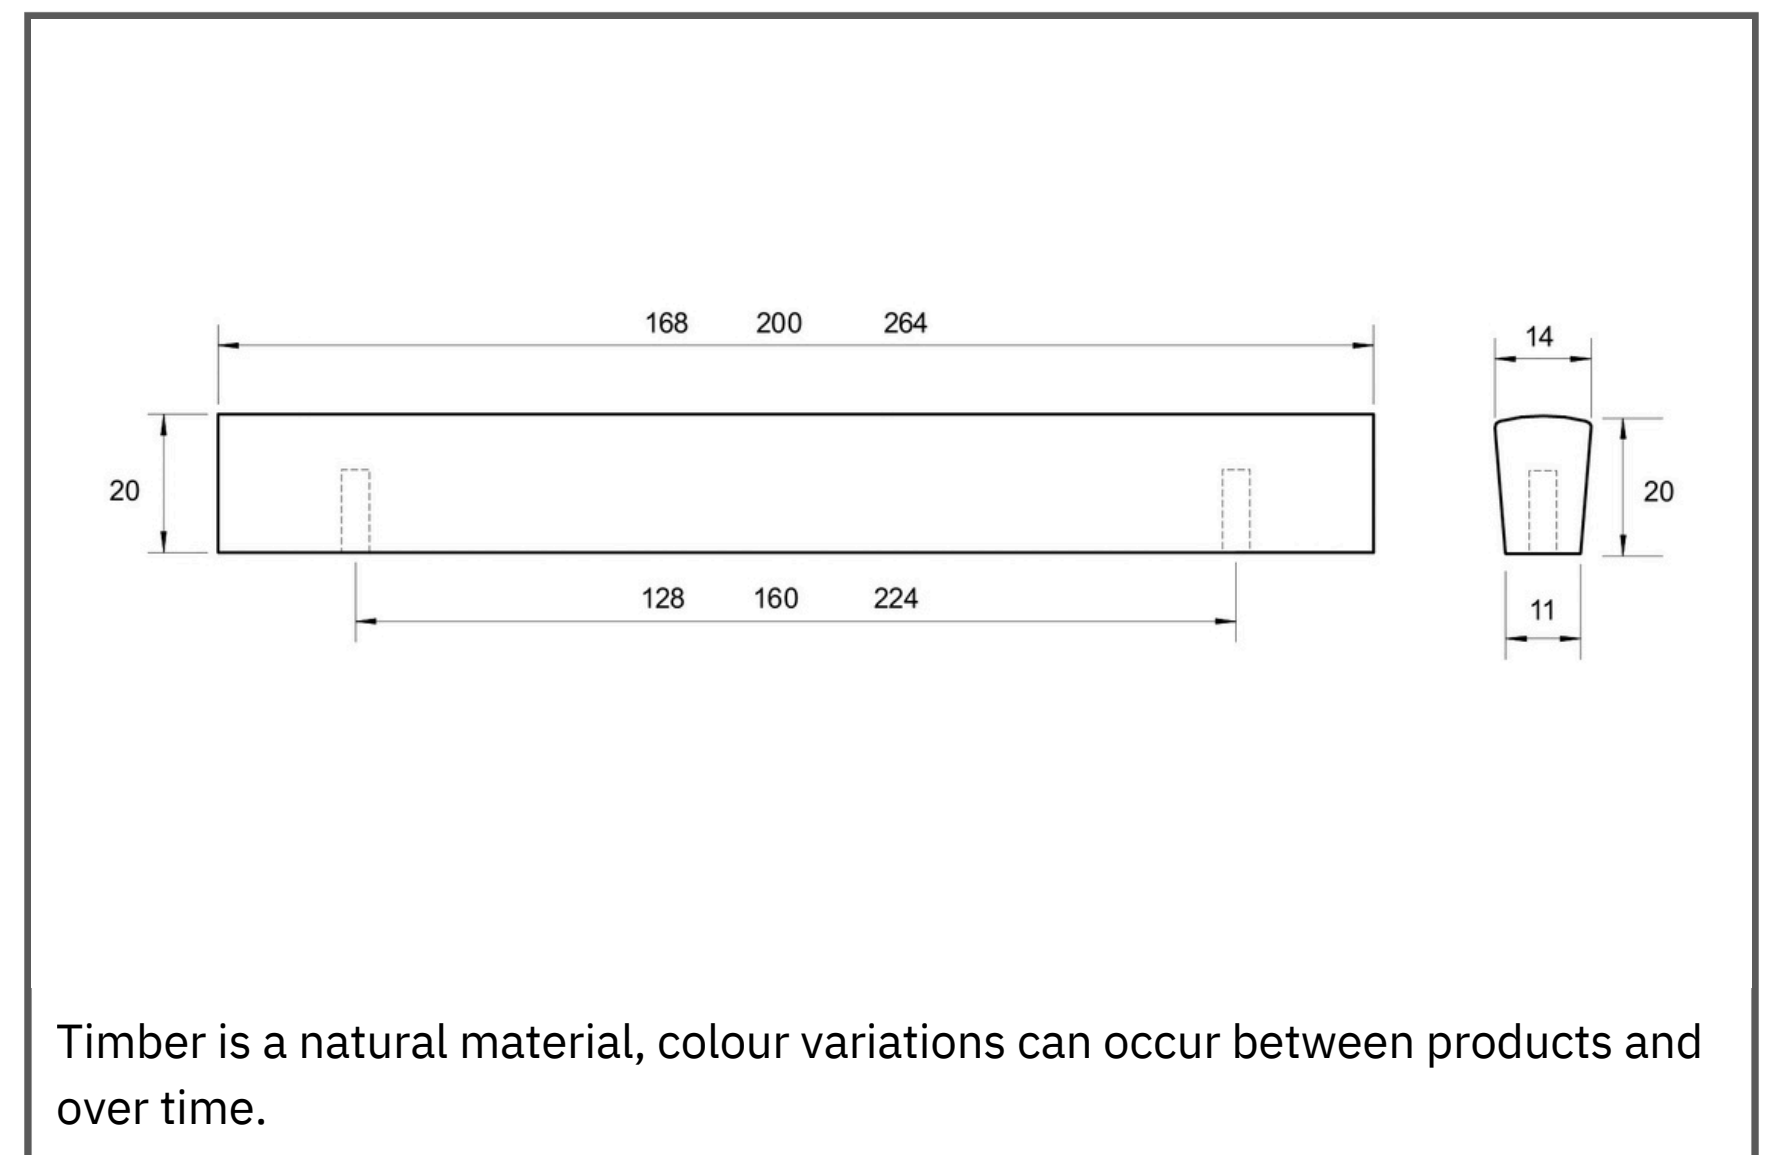

PRODUCT SPECIFICATION

IWK1410WTP128MMOK

Material:	Timber		
Article Number:	IWK1410WTP128MMOK / reference C / Oak		
			
A	C	P	W
168	128	20	14
200	160	20	14
264	224	20	14
Colours available:		Oak (OAK) Walnut (WN) Black Stain (BKS)	

Timber is a natural material, colour variations can occur between products and over time.