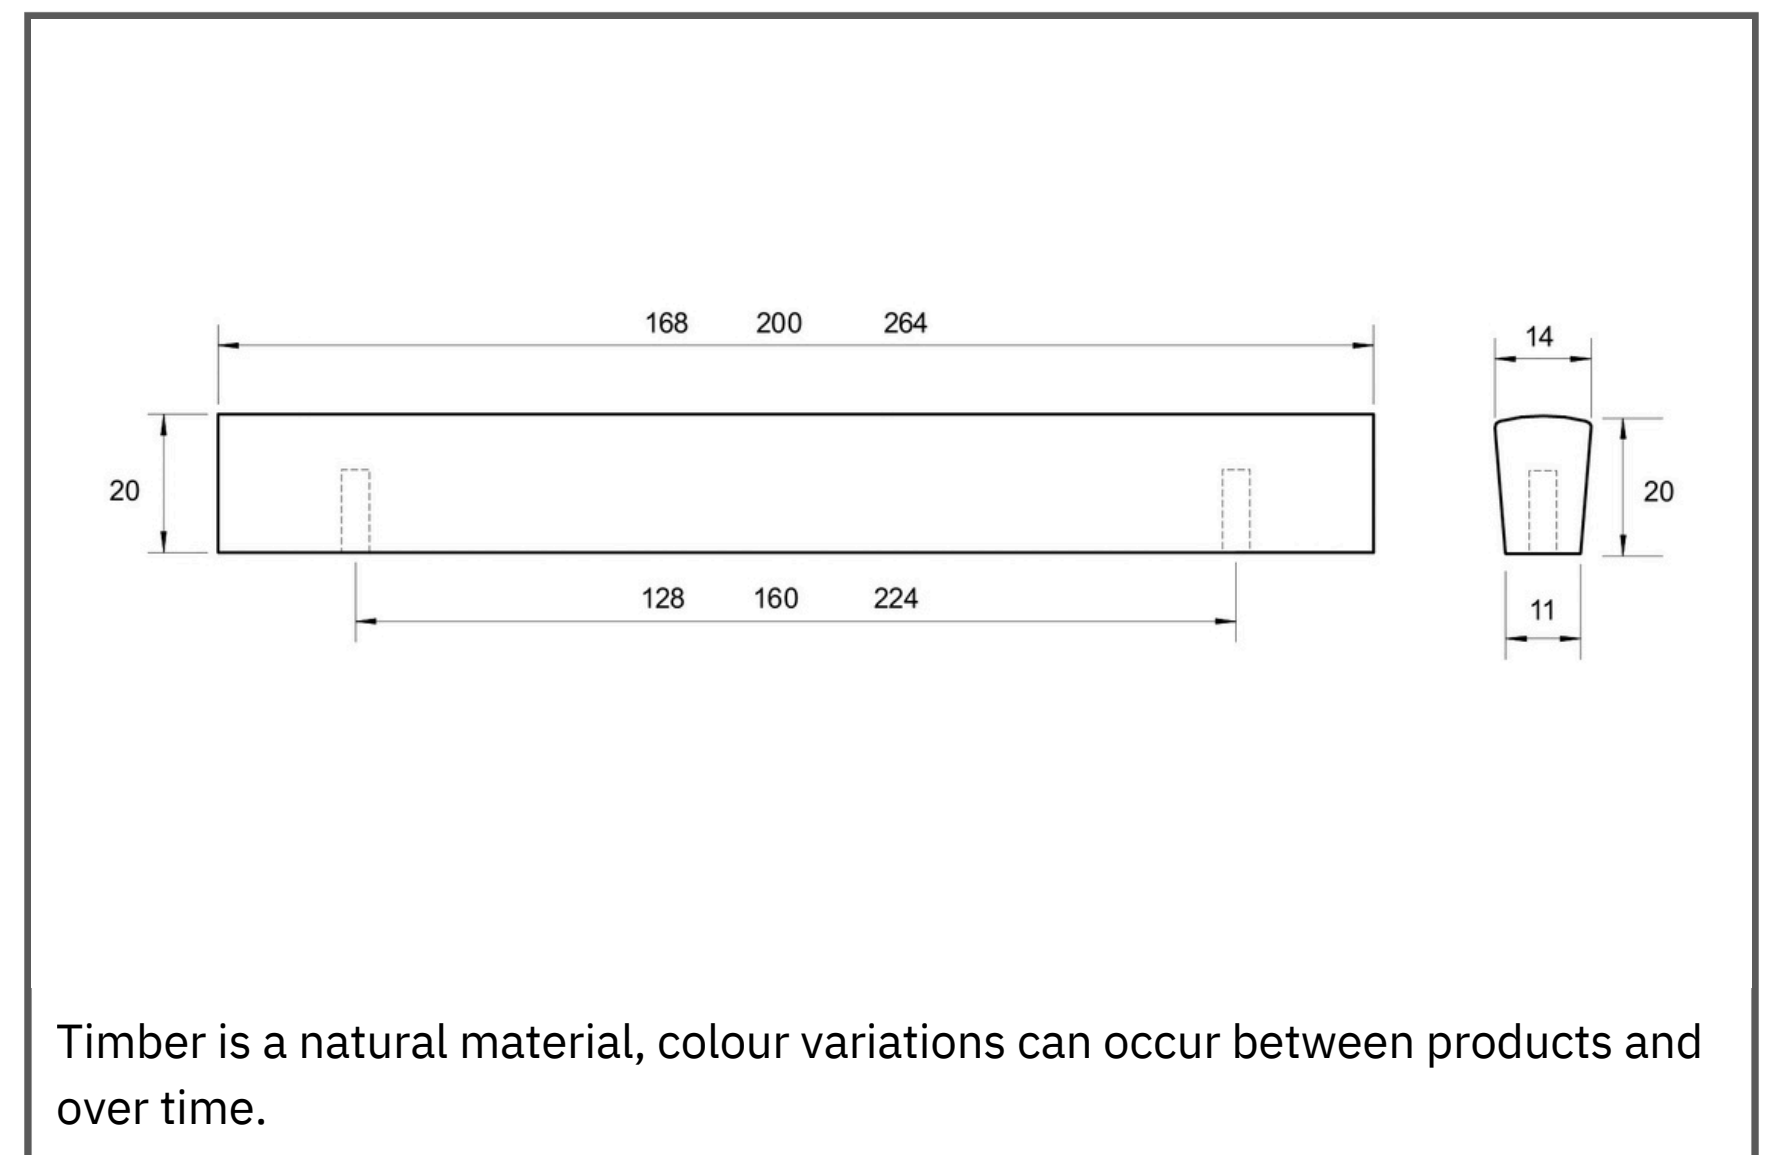

PRODUCT SPECIFICATION

IWK1410WTP128MMBS

Material:	Timber		
Article Number:	IWK1410WTP128MMBS / reference C / Black Stain		
 diameter $A\varnothing$	 c	 P	 W
A	C	P	W
168	128	20	14
200	160	20	14
264	224	20	14
Colours available:	Oak (OAK) Walnut (WN) Black Stain (BKS)		

Timber is a natural material, colour variations can occur between products and over time.