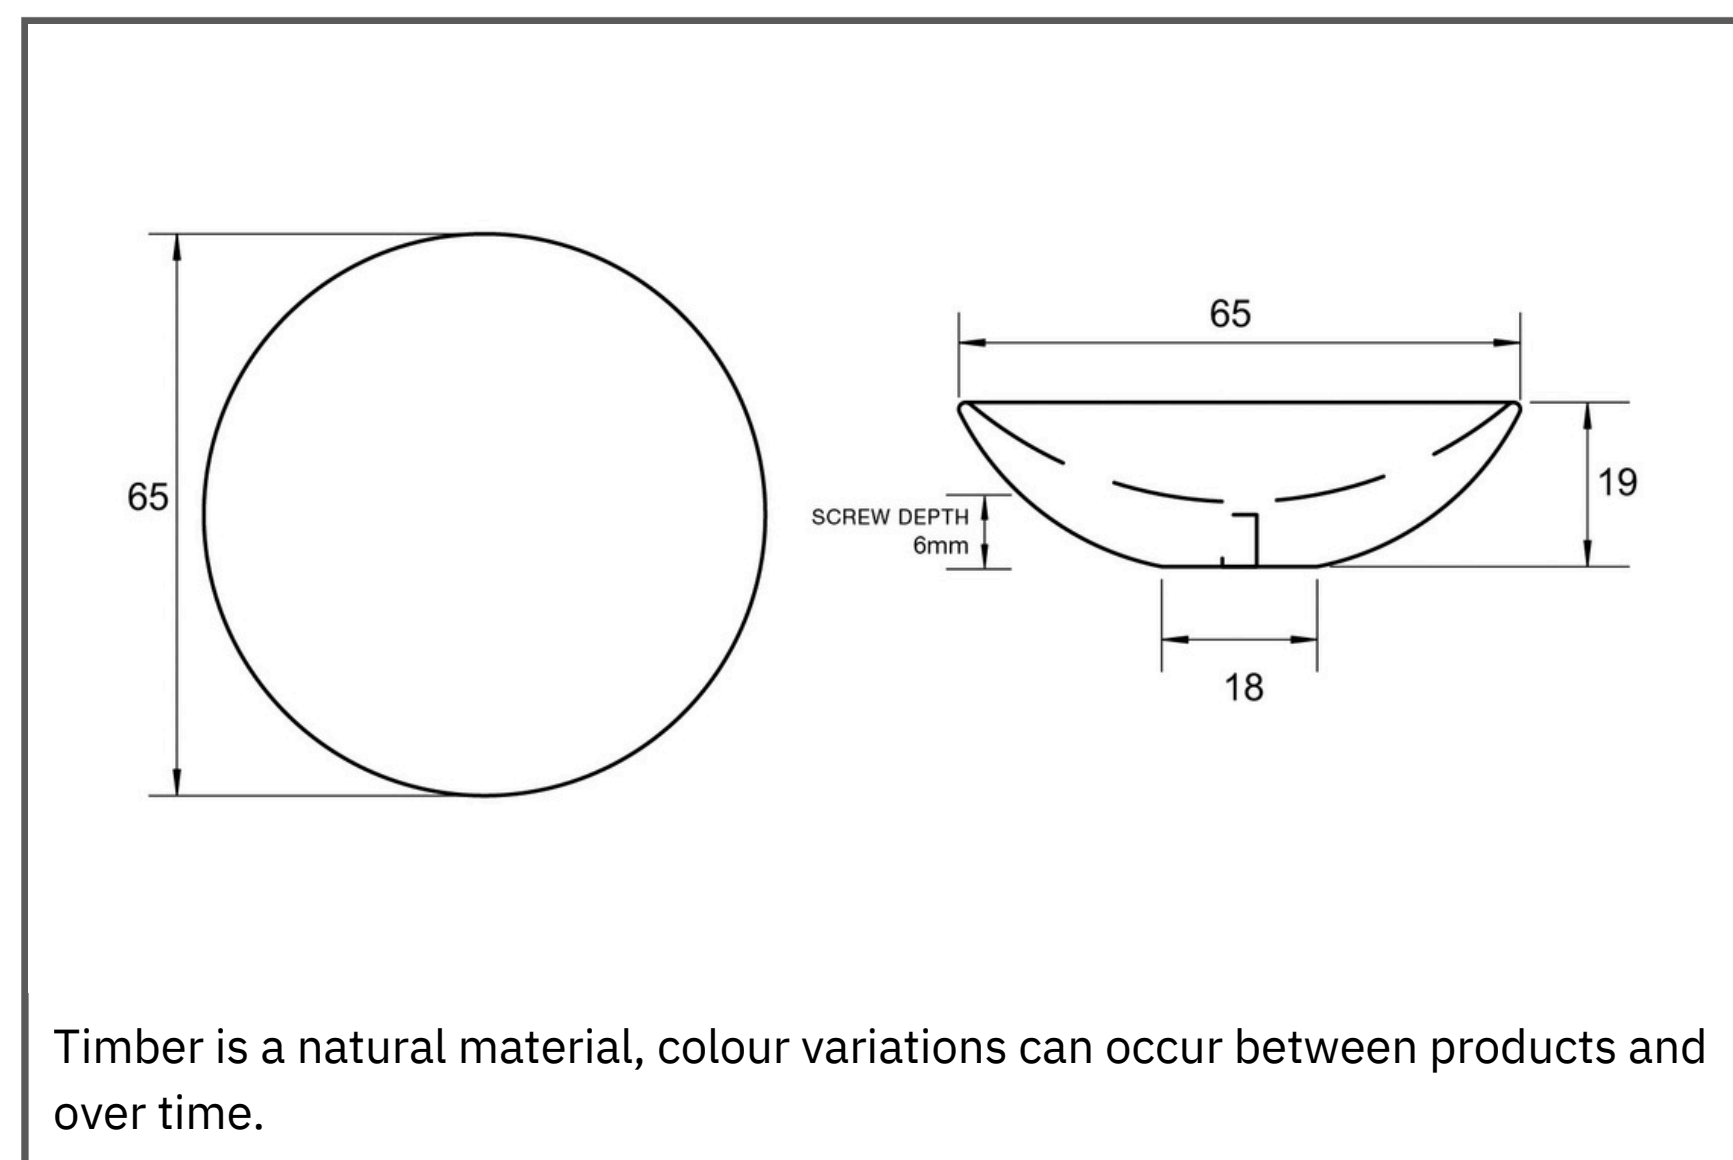

Material:	Timber		
Article Number:	IWKBK65MMBS / reference A / Black Stain		
 diameter Aø	 c	 P	 W
A	C	P	W
65	0	19	65
Colours available:		Black Stain (BKS) Oak (OAK) Walnut (WN)	

Timber is a natural material, colour variations can occur between products and over time.