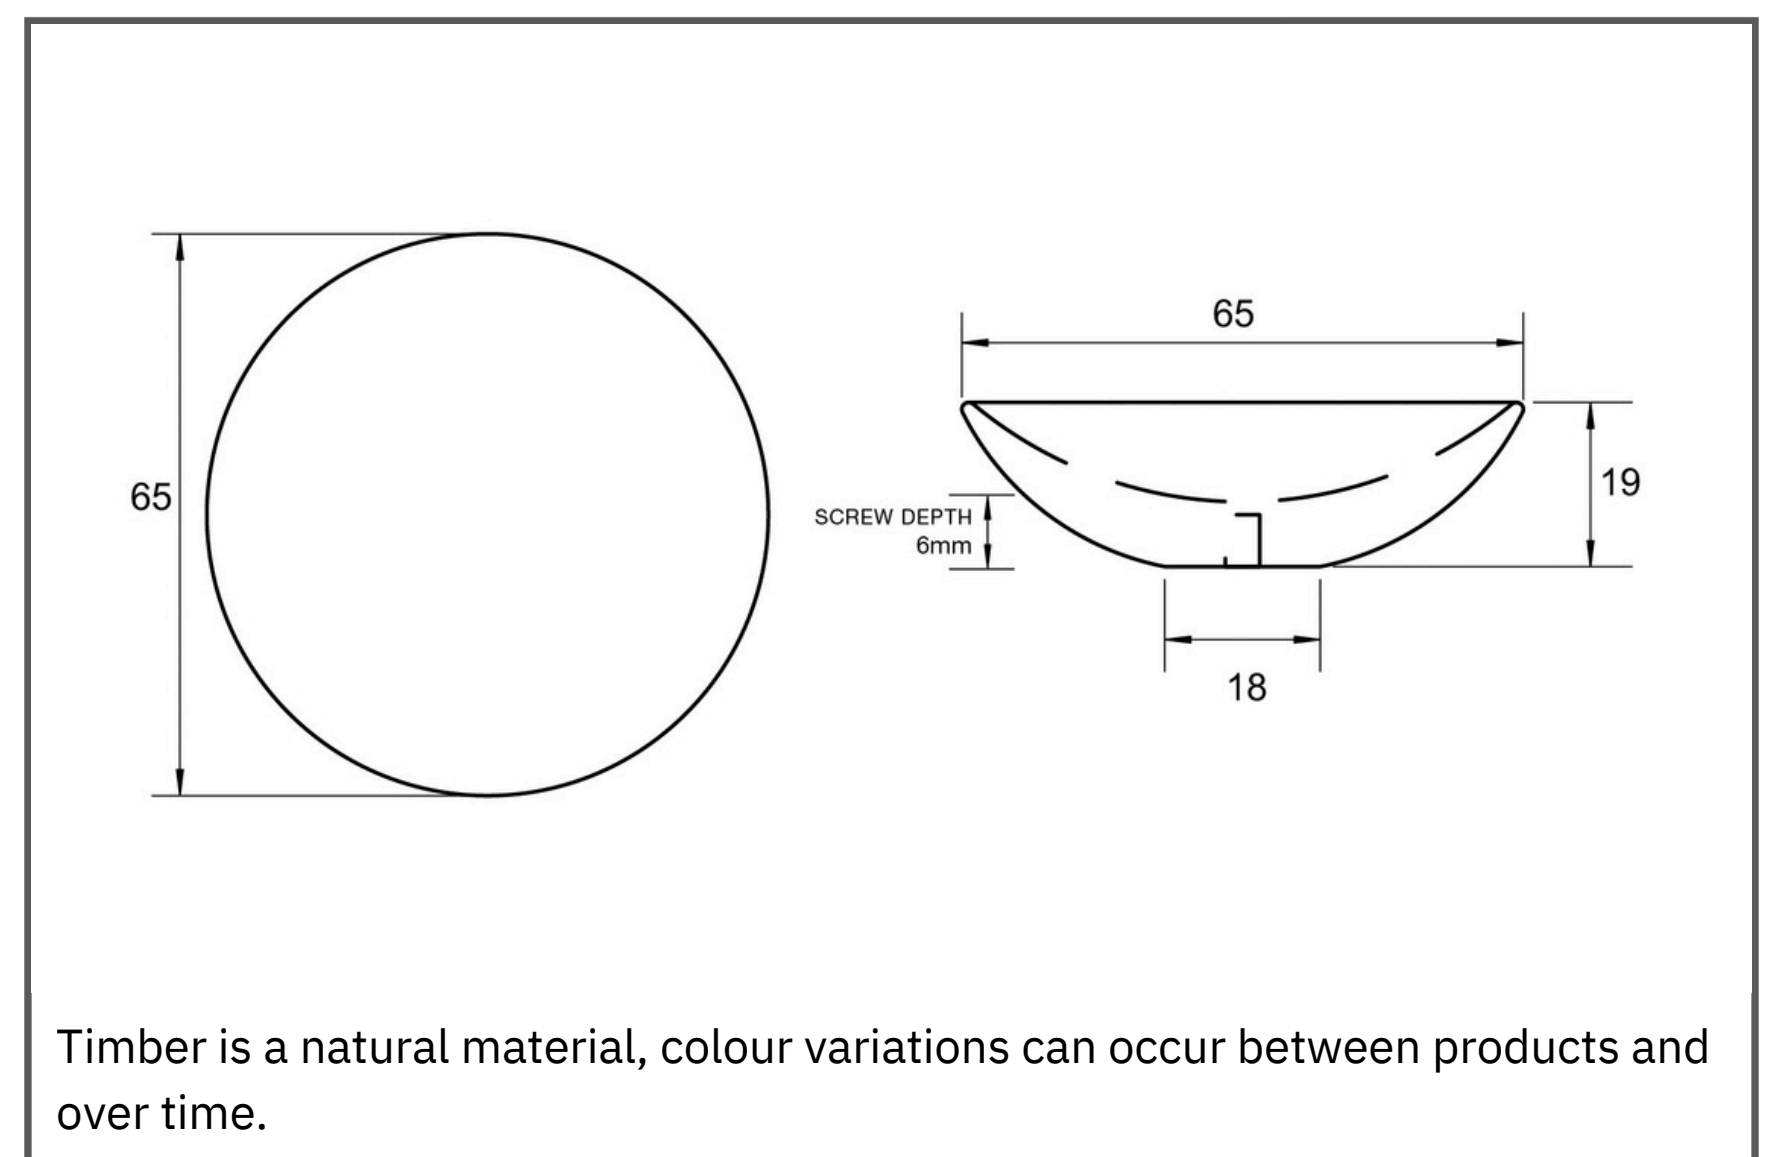

Material:	Timber		
Article Number:	IWKBK65MMOK/ reference A / Oak		
			
A	C	P	W
65	0	19	65
Colours available:		Black Stain (BKS) Oak (OAK) Walnut (WN)	

Timber is a natural material, colour variations can occur between products and over time.