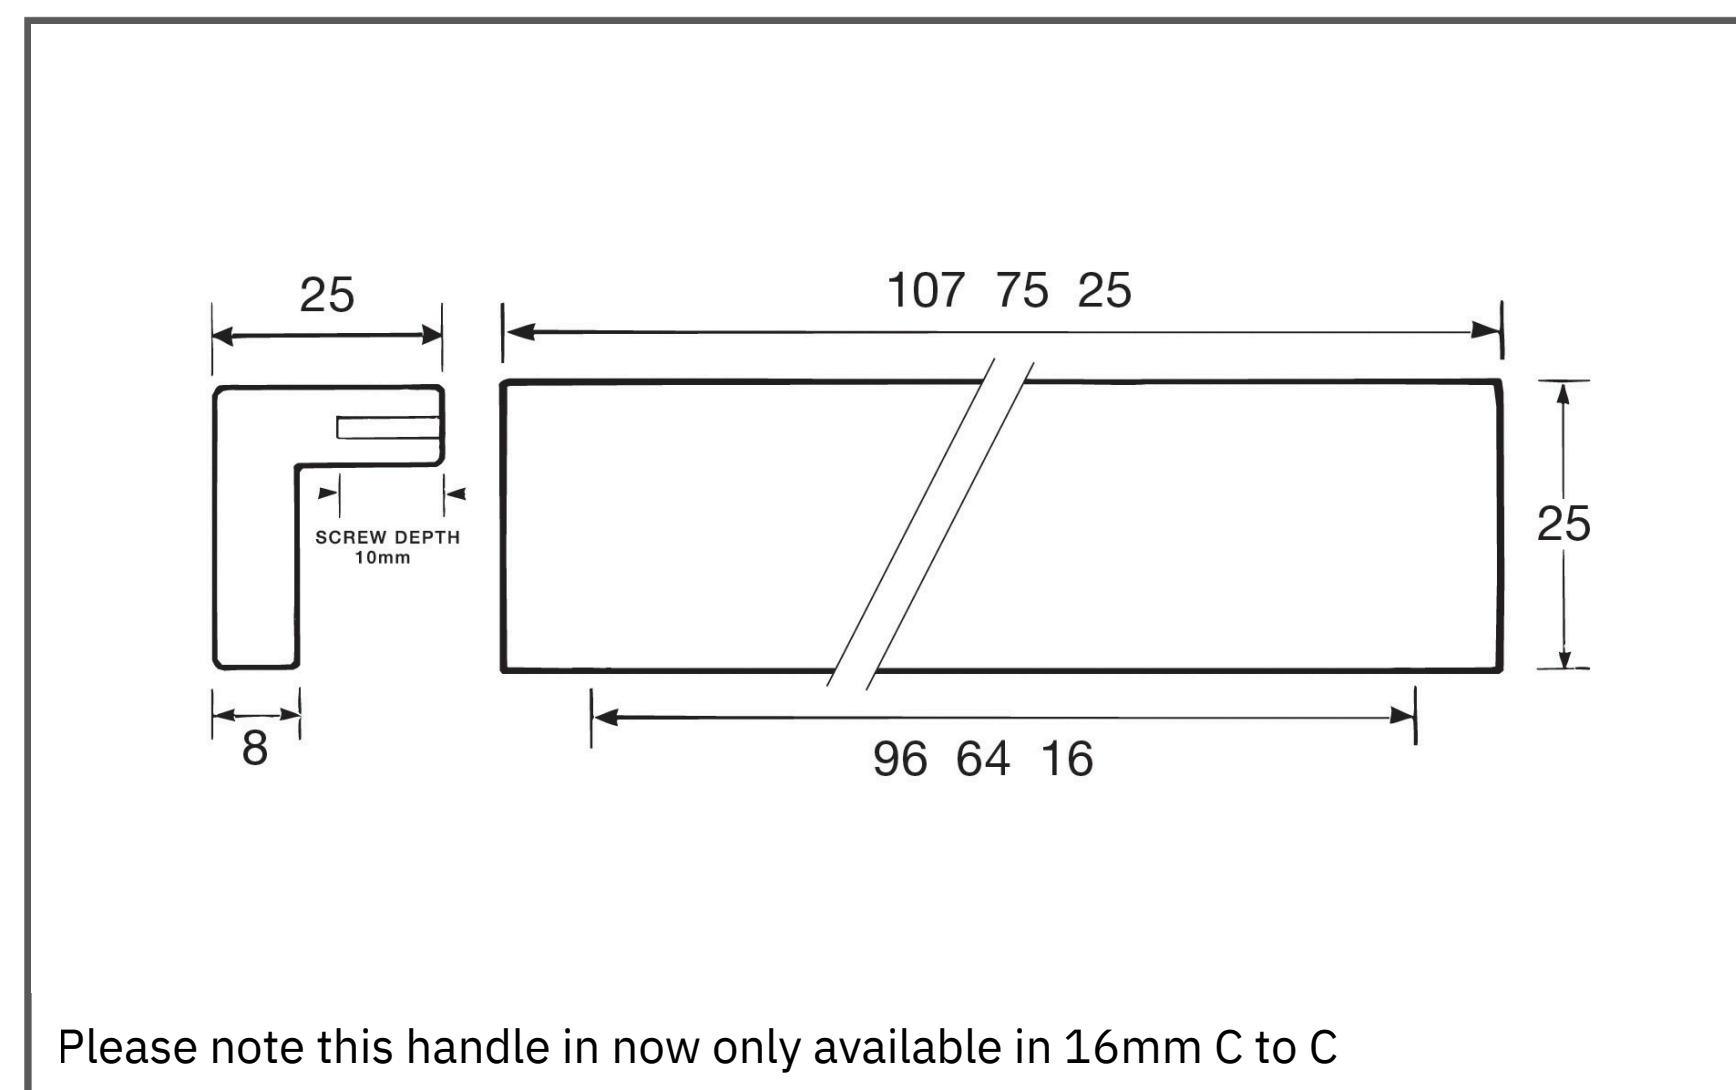

PRODUCT SPECIFICATION

IWKBHK25MMPC

Material:	Solid Brass		
Article Number:	IWKBHK25MMPC/ reference C / Polished Chrome		
 $A \varnothing$	 C	 P	 W
A	C	P	W
25	16	25	25
Colours available:	Polished Chrome (PC) Stainless Effect (SE)		

Please note this handle is now only available in 16mm C to C