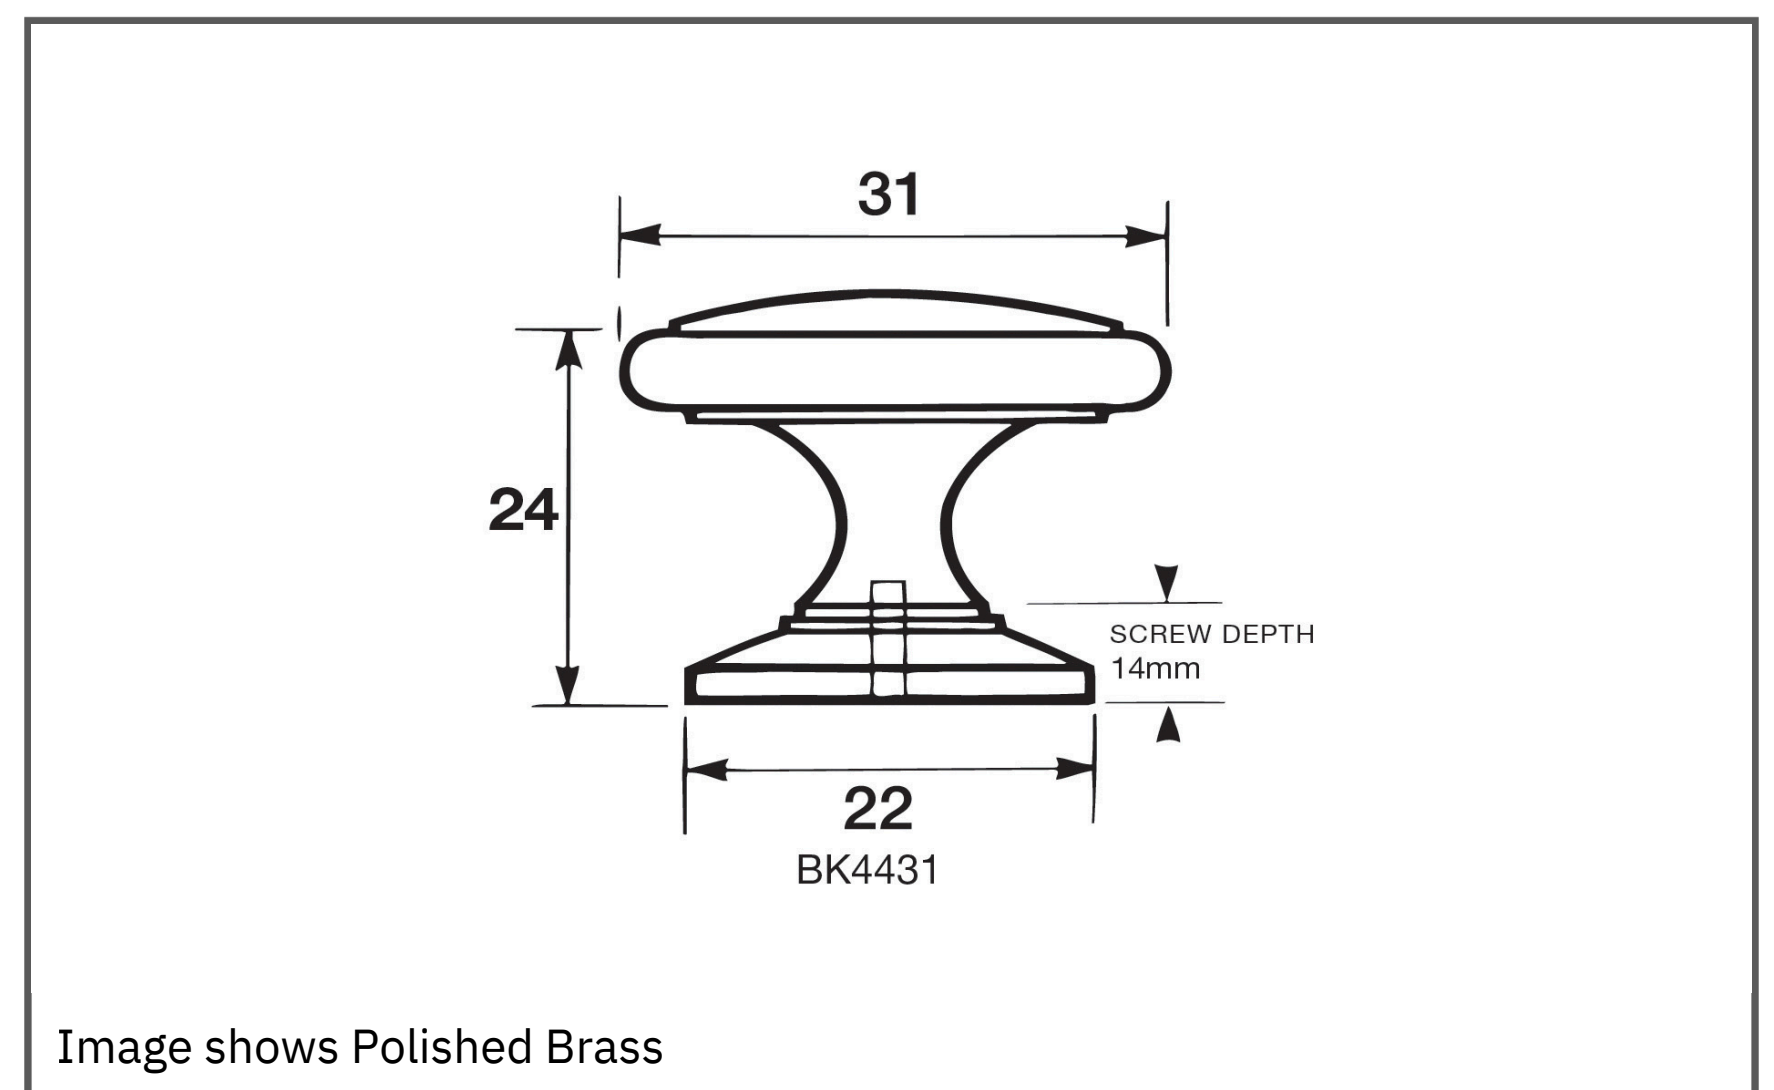

Material:	Solid Brass		
Article Number:	IWKBK31MMCPB reference A / Polished Brass		
			
A	C	P	W
31	0	24	31
Colours available:		Brushed Nickel (BRN) Polished Brass (PB) Polished Chrome (PC)	

Image shows Polished Brass