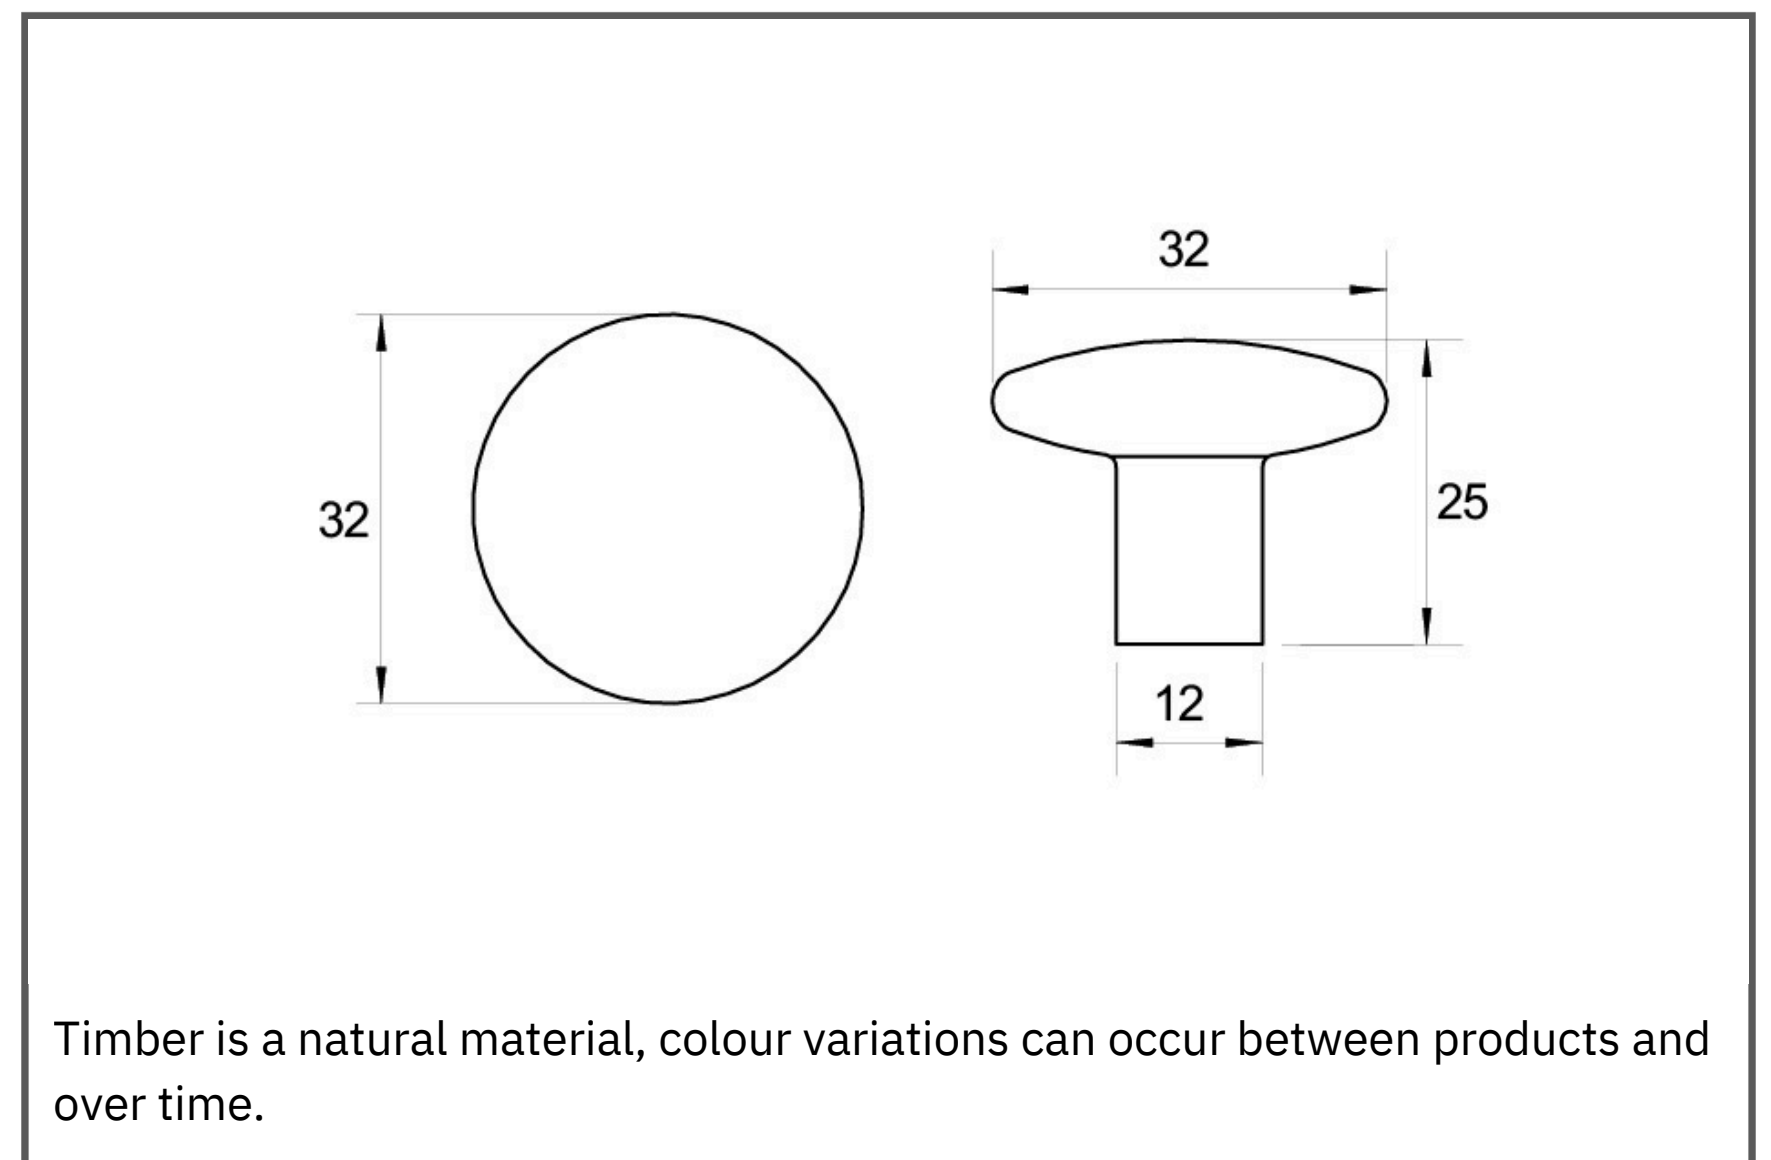

|   |   |   |   |
|---|---|---|---|
| Material:   | Timber  |   |   |
| Article Number:   | IWKBK32MMBS / reference A / Black Stain   |   |   |
|  |  |  |  |
| A   | C   | P   | W   |
| 32  | N/A   | 25  | 32  |
| Colours available:  |   | Black Stain (BKS)<br>Oak (OAK)<br>Walnut (WN) - MATCHING HANDLE L7866               |   |