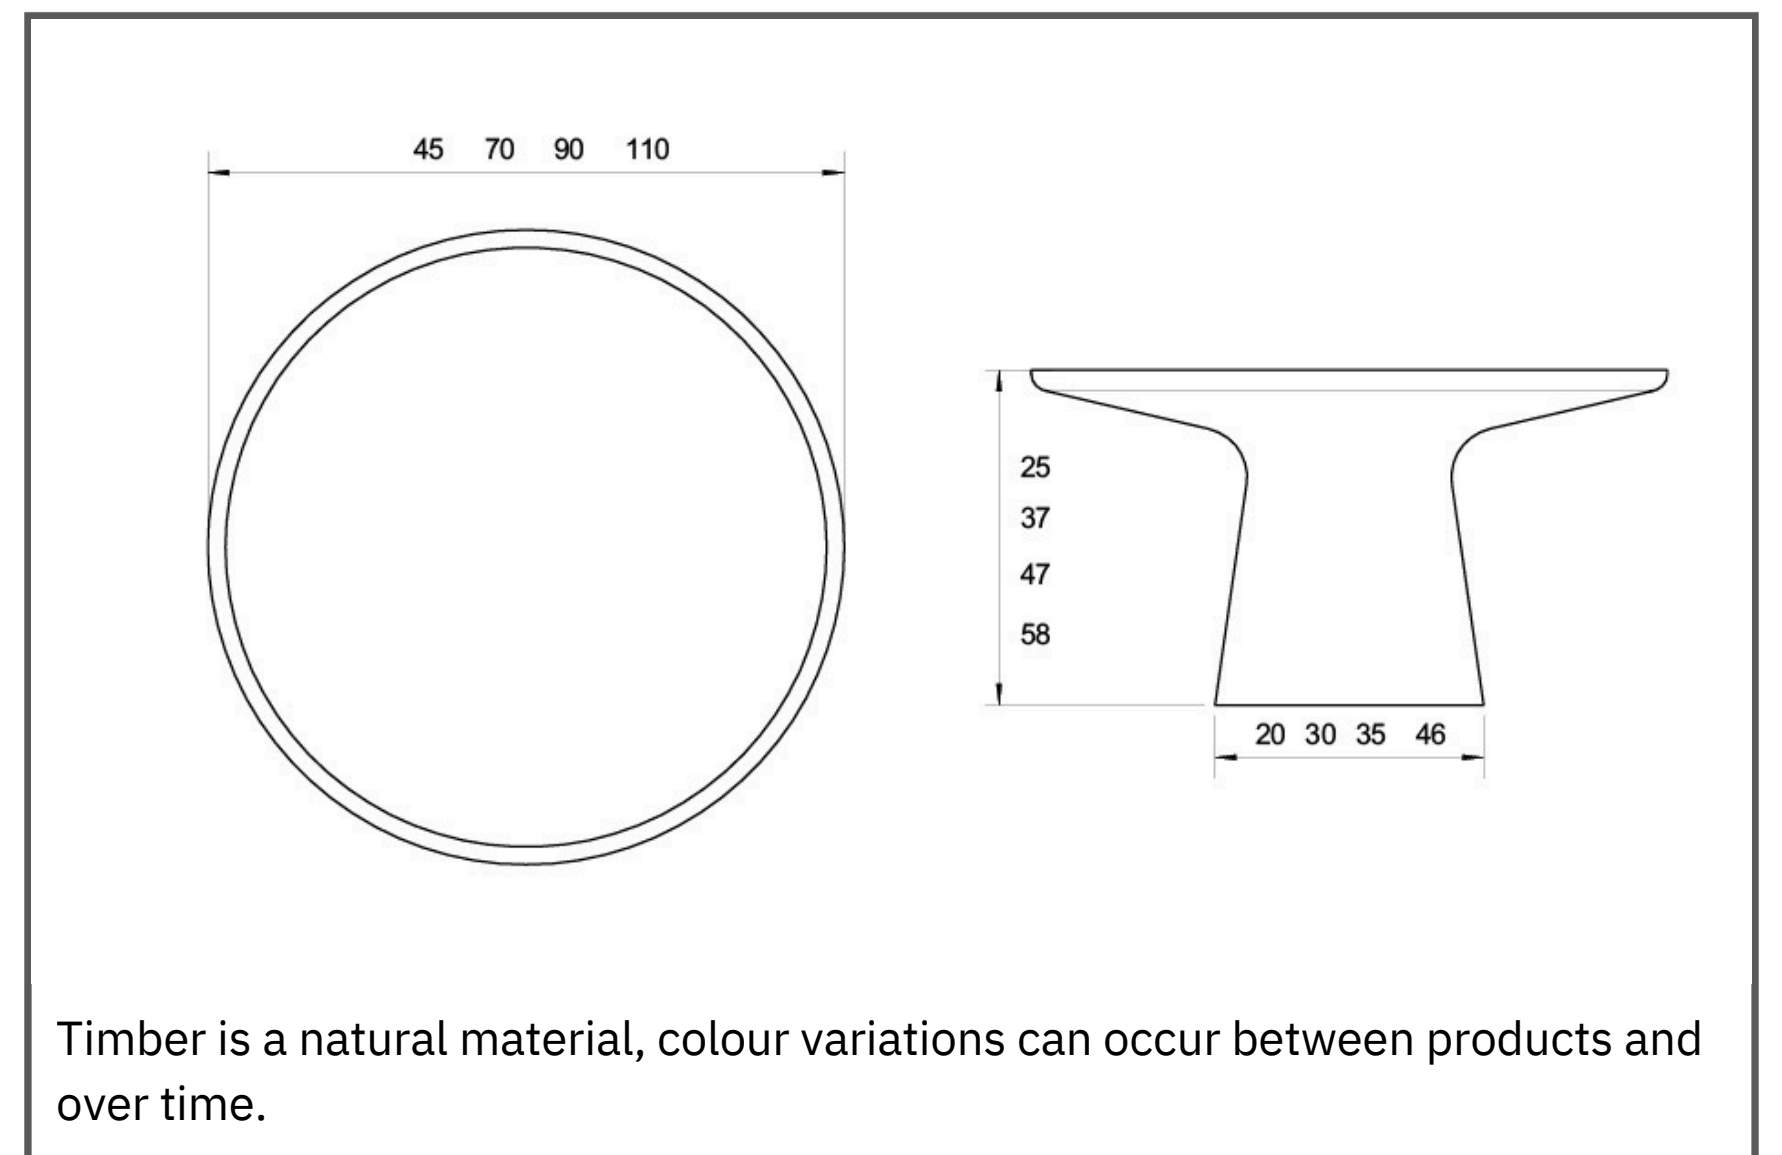

Material:	Timber		
Article Number:	IWKCH110MMOLG / reference A / OAK Light Grey		
 diameter A	 c	 P	 W
A	C	P	W
45	N/A	25	45
70	N/A	37	70
90	N/A	47	90
110	N/A	58	110
Colours available:	OAK Light Grey (OLG) Oak White (OWT) Oak Black (OBK)		