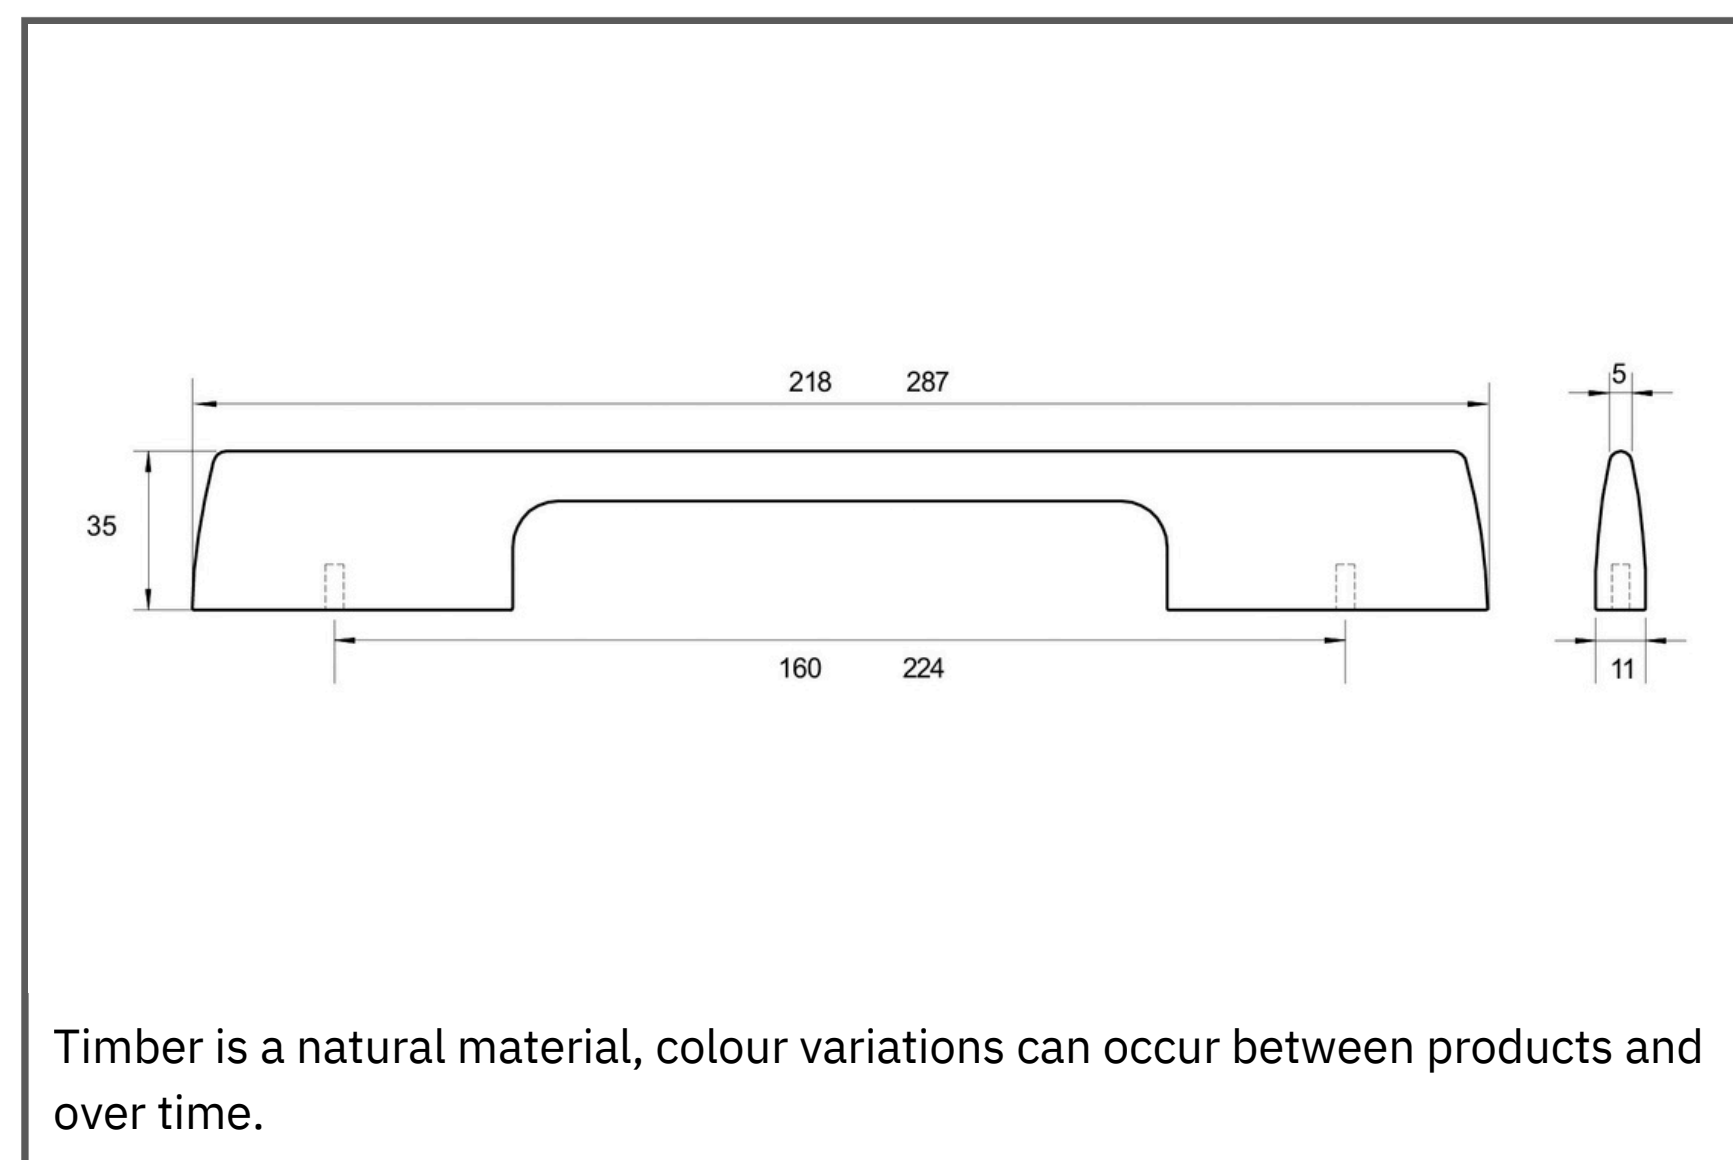

# IWKNAHBS160MM

Material:	Timber		
Article Number:	IWKNAHBS160MM / reference C / Black Stain		
			
A	C	P	W
218	160	35	11
287	224	35	11
Colours available:			
Oak (OAK) Walnut (WN) Black Stain (BKS)			

Timber is a natural material, colour variations can occur between products and over time.