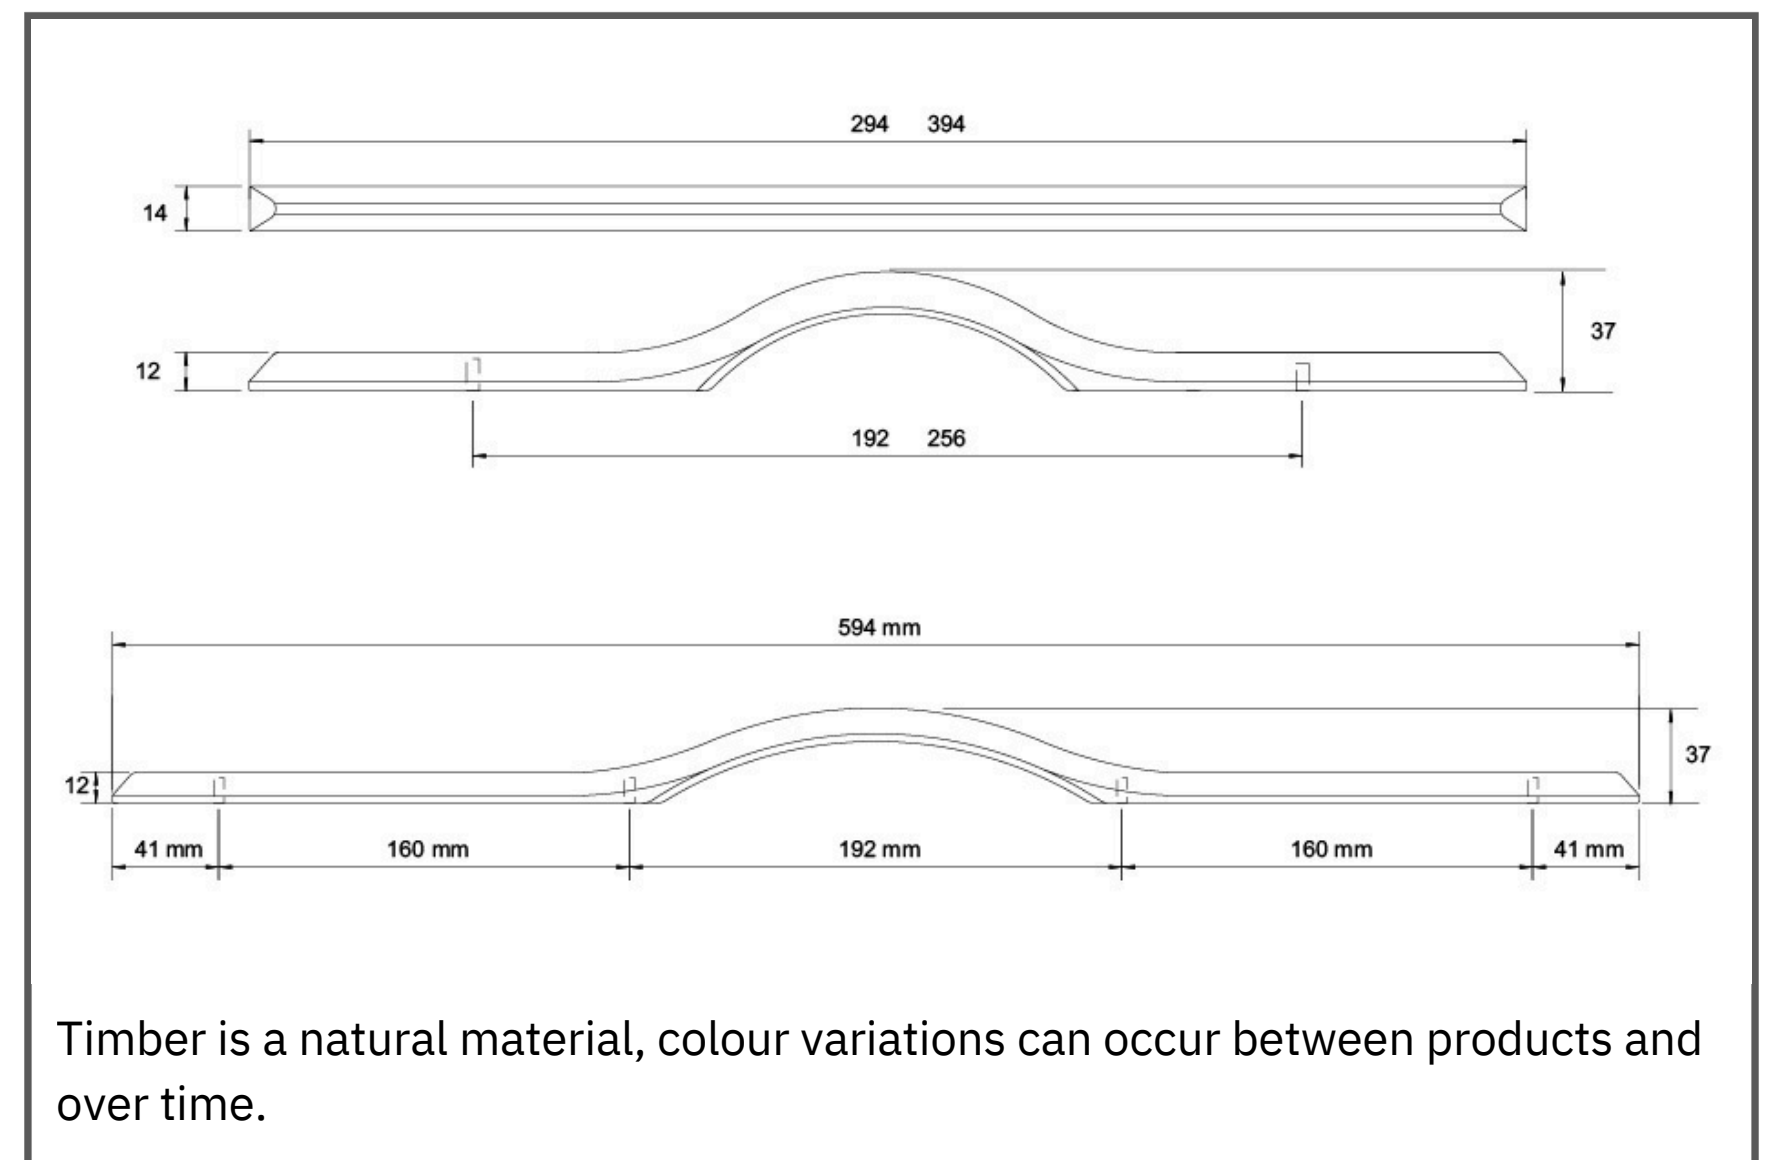

Material:	Timber		
Article Number:	IWKNBH192MMOK / reference C / Oak		
			
A	C	P	W
294	192	37	14
394	256	37	14
594	192/512	37	14
Colours available:		Black Stain (BKS) Oak (OAK) Walnut (WN)	

Timber is a natural material, colour variations can occur between products and over time.