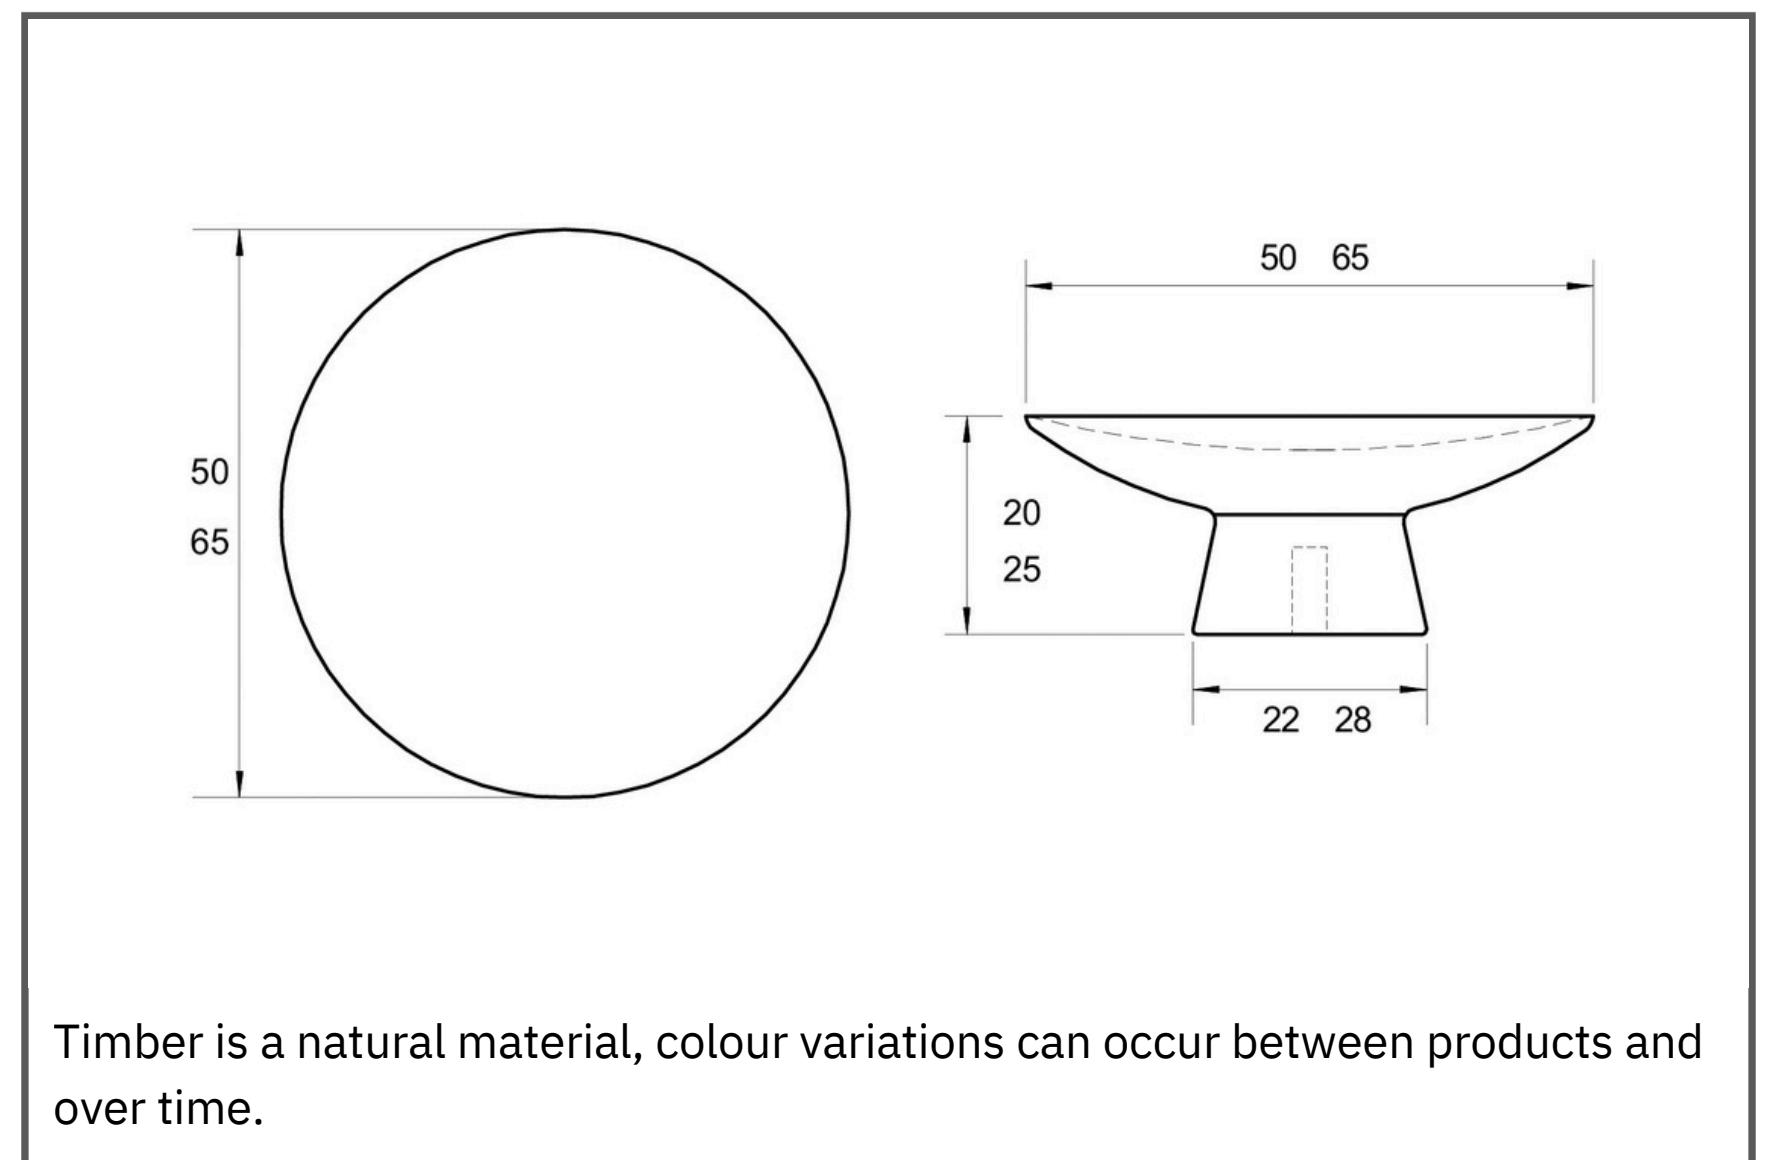

Material:	Timber		
Article Number:	IWKOPK50MMOK / reference A / Oak		
 <small>diameter</small> <small>A</small>	 <small>c</small>	 <small>P</small>	 <small>W</small>
A	C	P	W
50	0	20	50
65	0	25	65
Colours available:	Black Stain (BKS) Oak (OAK) Walnut (WN)		