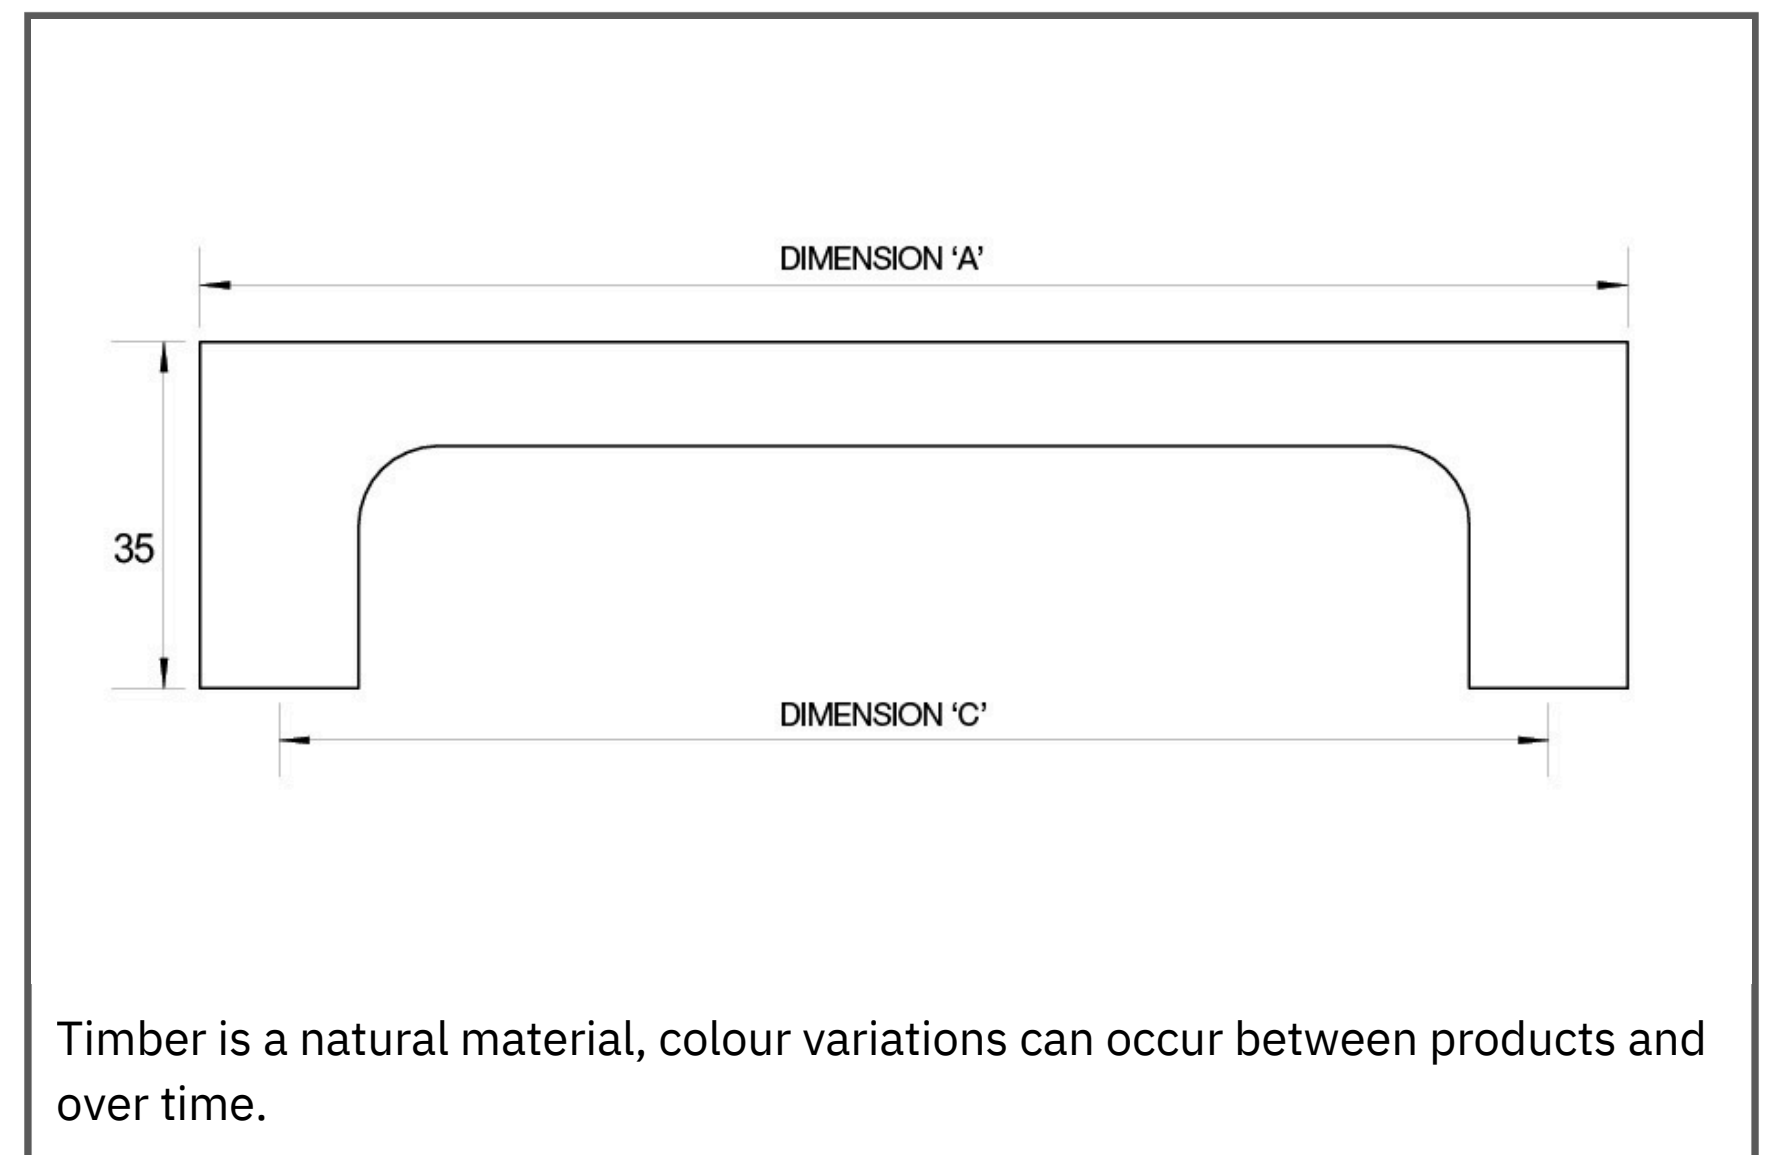

Material:	Timber		
Article Number:	IWKPHBS128MM / reference C / Black Stain		
			
A	C	P	W
144	128	35	16
208	192	35	16
272	256	35	16
Colours available:	Black Stain (BKS) Oak (OAK) Walnut (WN) Dark Brown (DBR) Unfinished Oak (OARAW)		

Timber is a natural material, colour variations can occur between products and over time.