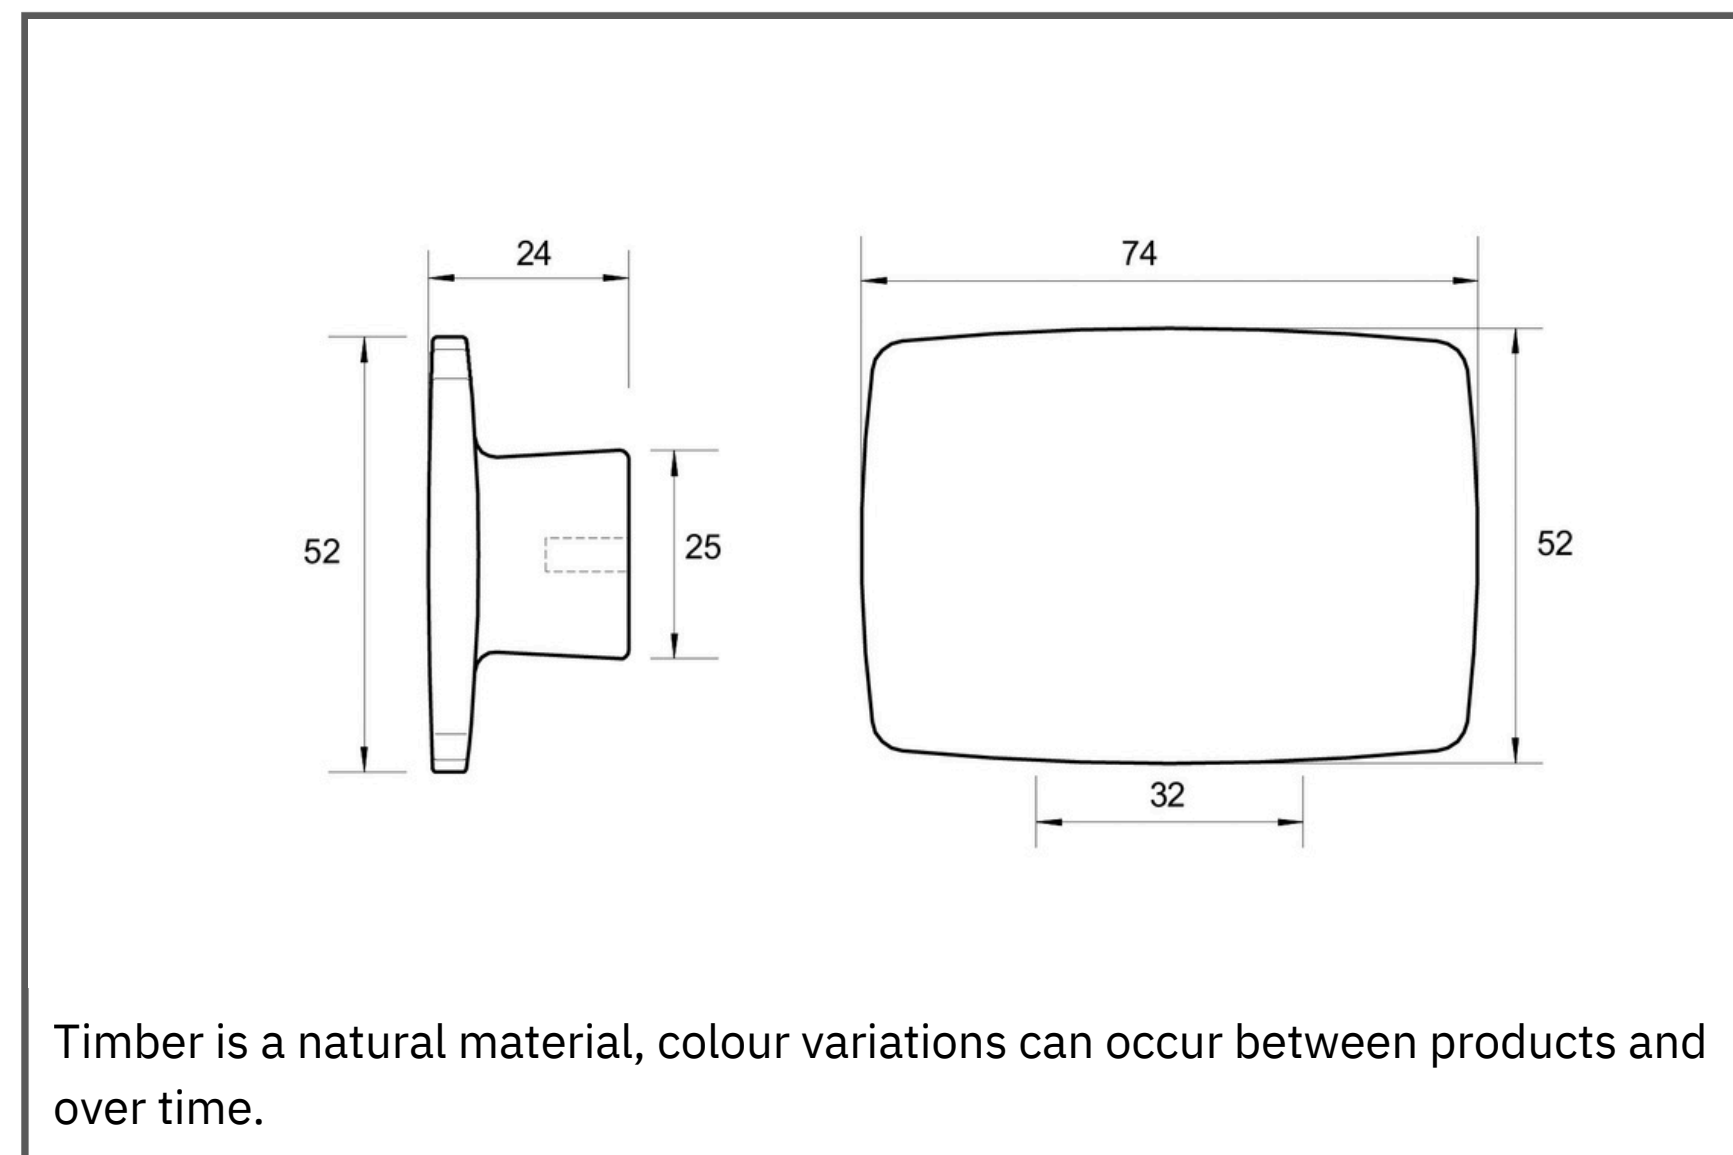

# IWKQTK32MMOK

Material:	Timber		
Article Number:	IWKQTK32MMOK / reference C / Oak		
			
A	C	P	W
74	32	24	52
Colours available:	Oak (OAK) Walnut (WN)		

Timber is a natural material, colour variations can occur between products and over time.