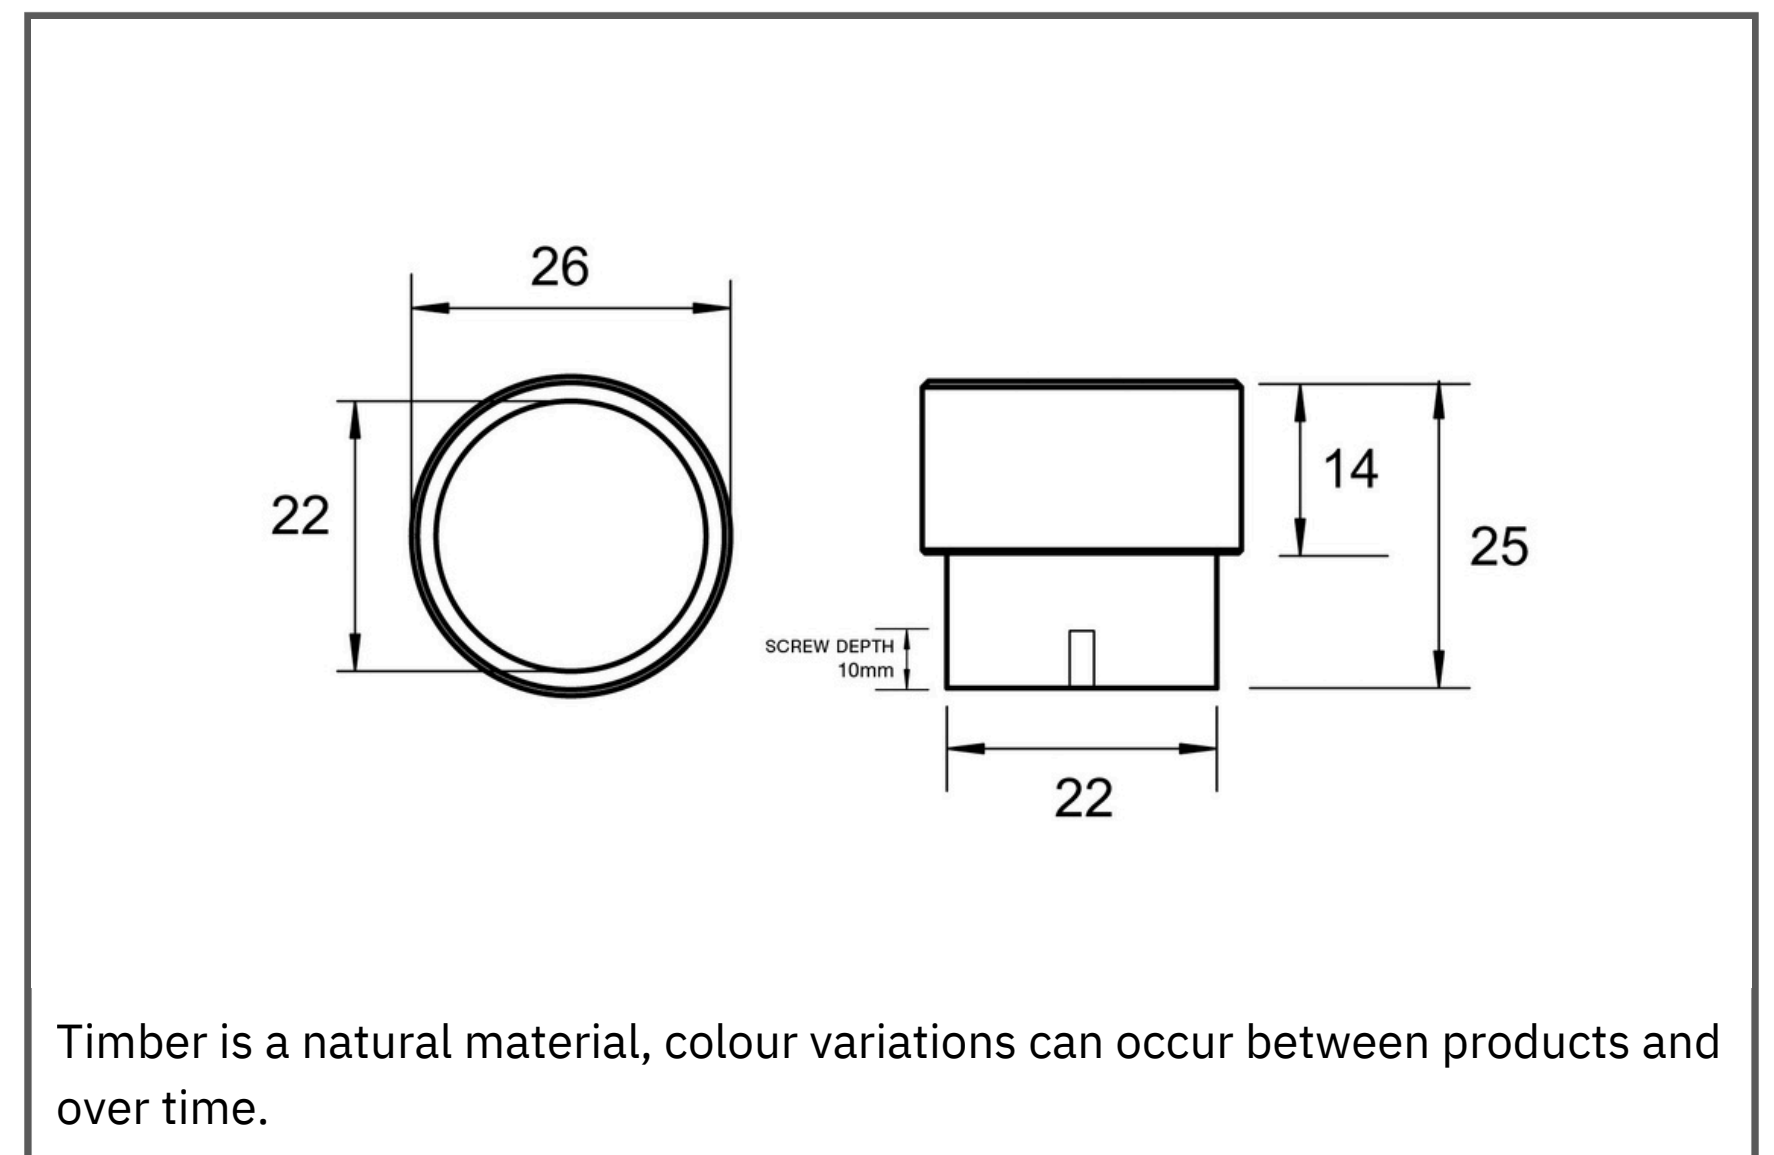

Material:	Timber with metal ring		
Article Number:	IWKRK26MMOK / reference A / OAKSE		
			
A	C	P	W
26	0	25	26
Colours available:	Black Painted with Stainless Effect Ring (BKSE) Oak with Stainless Effect Ring (OAKSE) Walnut with Stainless Effect Ring (WNSE) White Painted with Stainless Effect Ring (WTSE)		