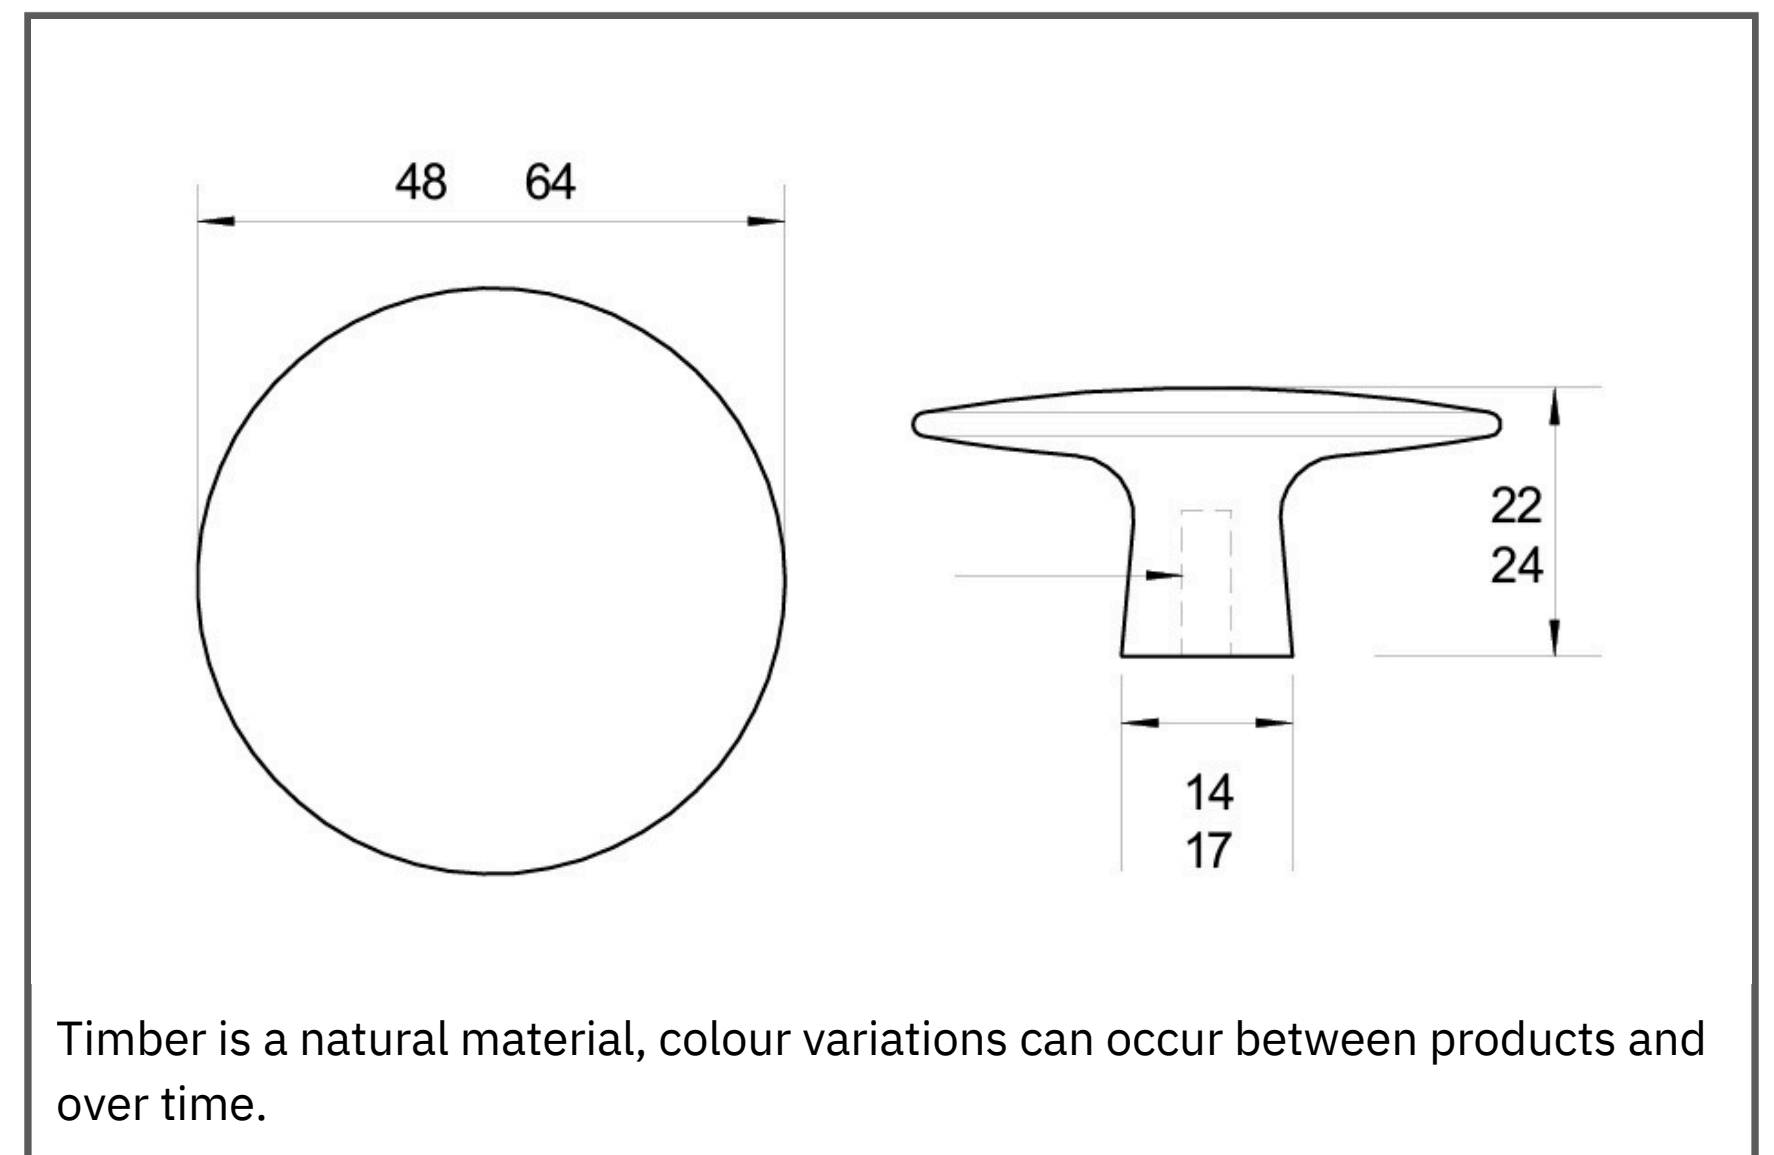

Material:	Timber		
Article Number:	IWKSKBS48MM / reference A / Black Stain		
 <small>diameter</small> <small>A</small>	 <small>c</small>	 <small>P</small>	 <small>W</small>
A	C	P	W
48	N/A	22	48
64	N/A	24	64
Colours available:	Black Stain (BKS) Oak (OAK) Walnut (WN)		