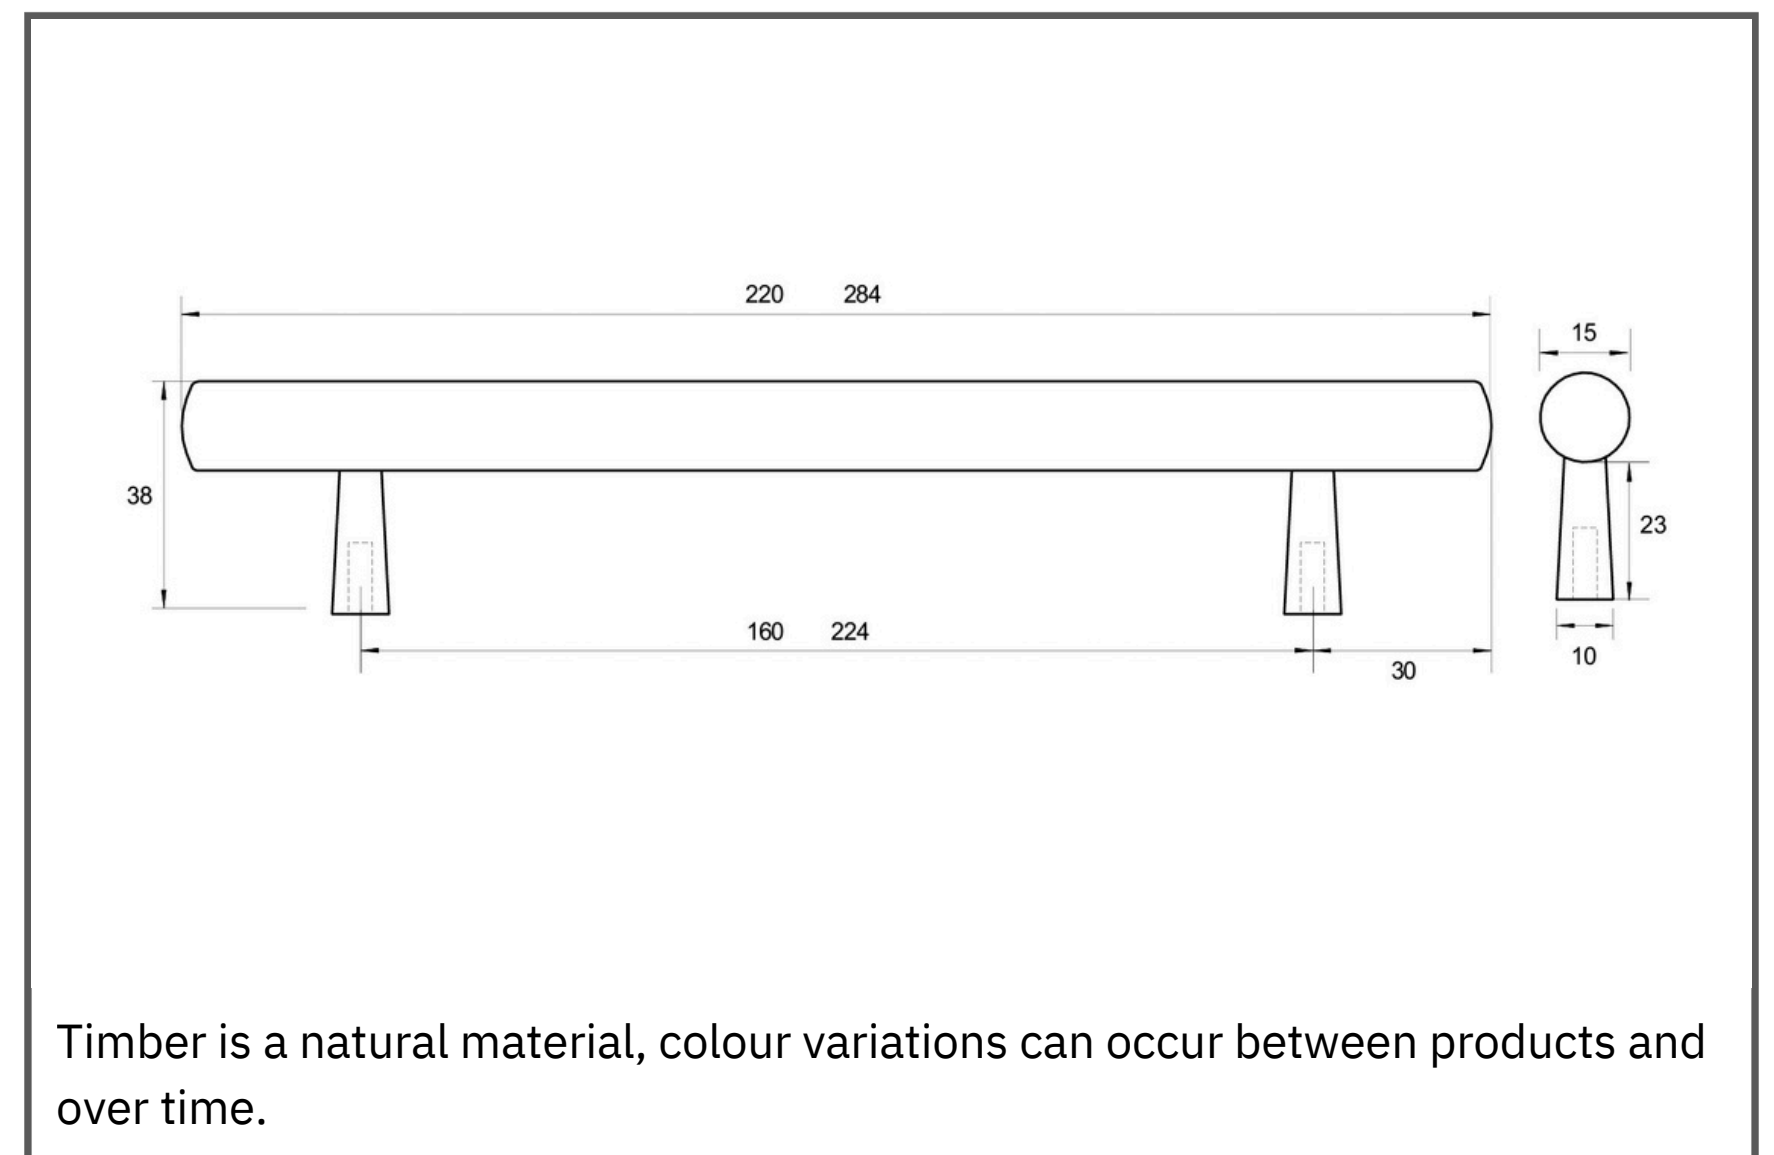

Material:	Timber with Metal Legs		
Article Number:	IWKTHBB160MM / reference C / BKBR		
			
A	C	P	W
220	160	38	15
284	224	38	15
Colours available:	Black Stain with Brass Feet (BKBR) Walnut with Brass Feet (WNBR)		

Timber is a natural material, colour variations can occur between products and over time.