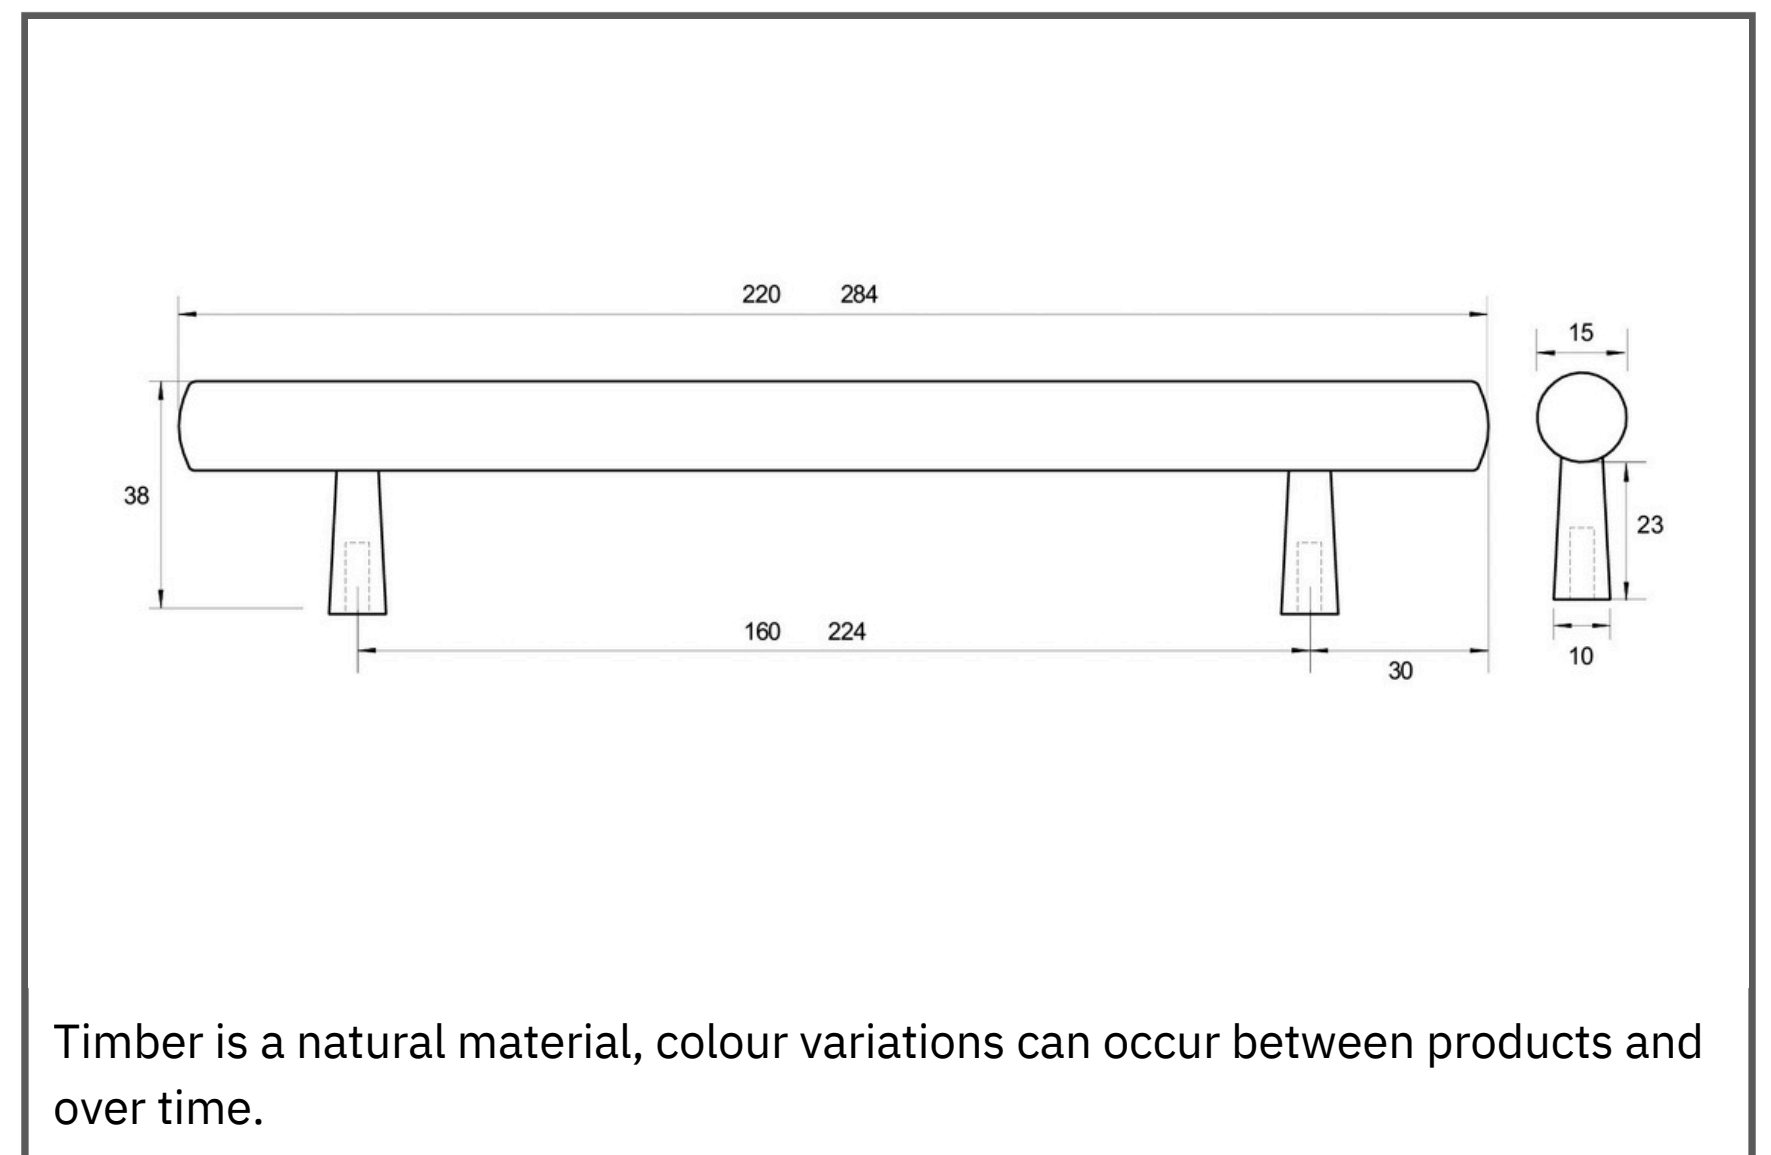

Material:	Timber with Metal Legs		
Article Number:	IWKTHWC160MM / reference C / WNCO		
			
A	C	P	W
220	160	38	15
284	224	38	15
Colours available:			
Black Stain with Copper feet (BKCO) Walnut with Copper Feet (WNCO)			

Timber is a natural material, colour variations can occur between products and over time.