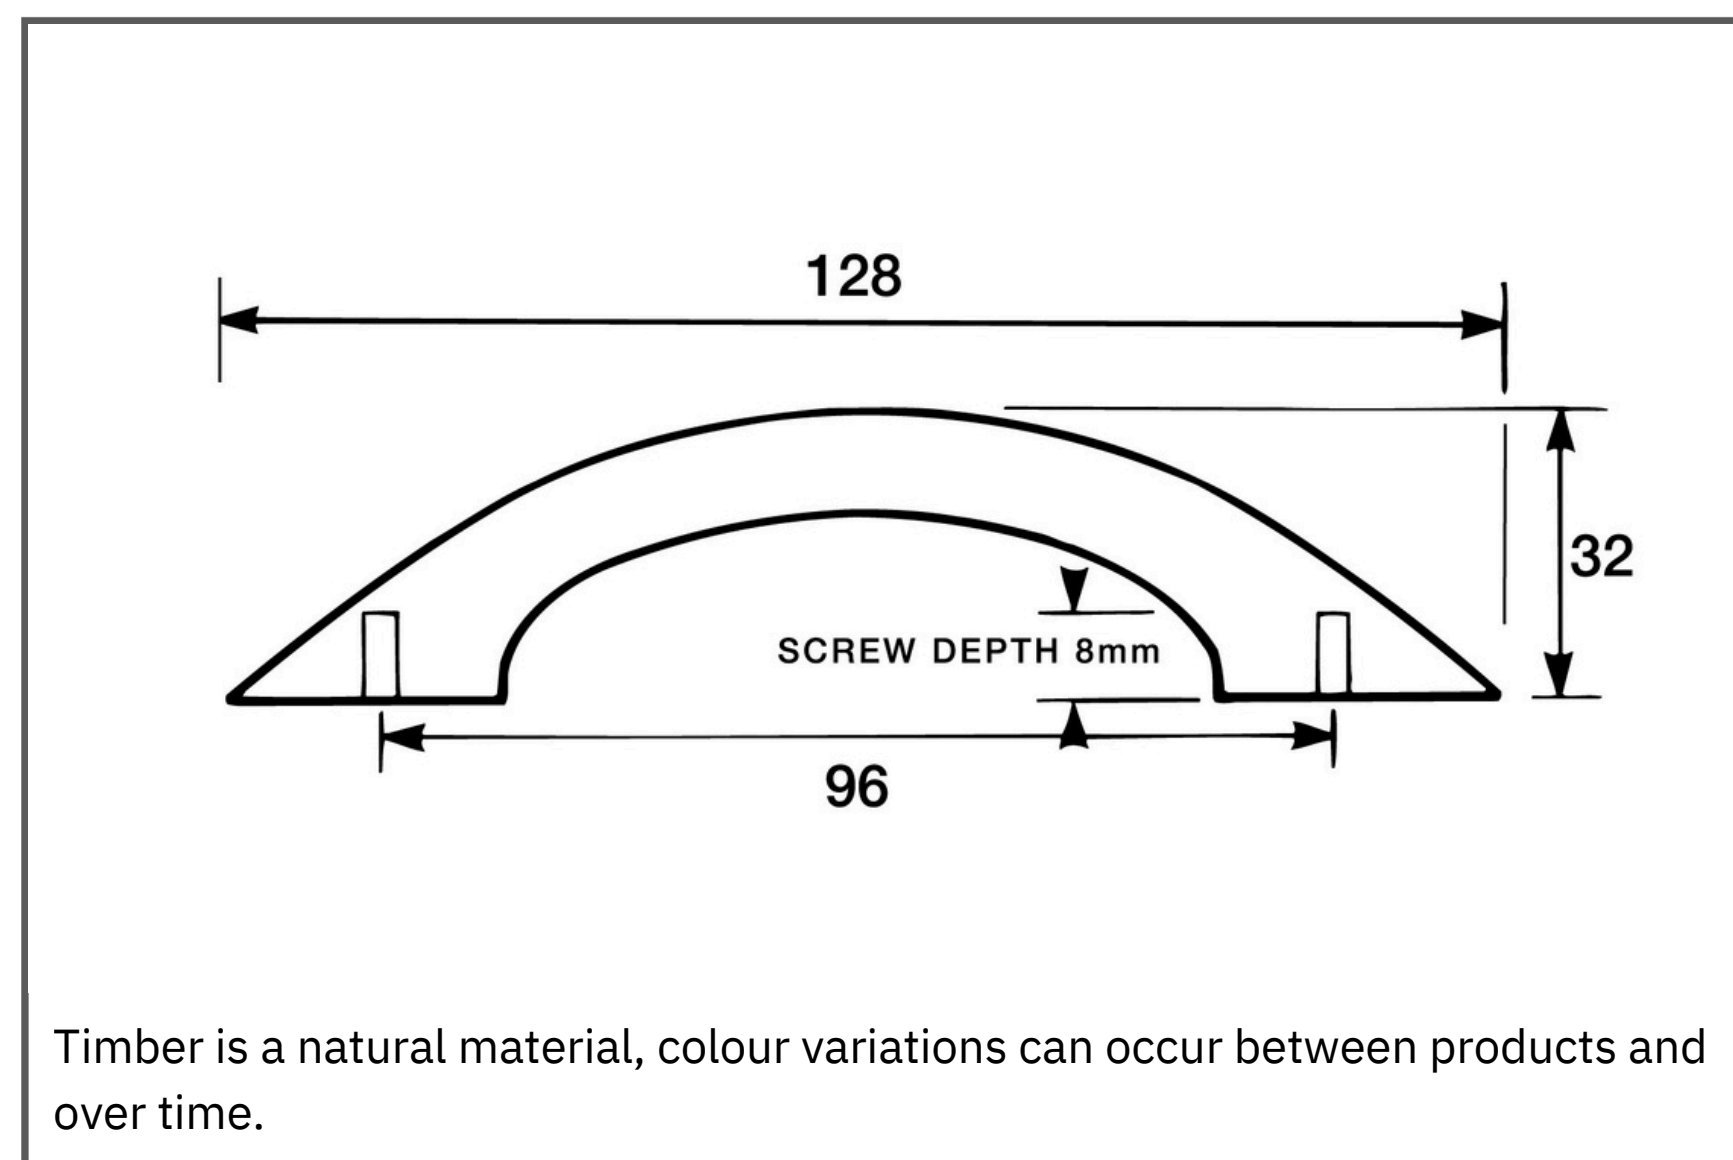

Material:	Timber		
Article Number:	IWKTB96MMB / reference C / Beech		
			
A	C	P	W
128	96	32	10
Colours available:		Beech (BE) Mahogany (MH) Maple (MA)	

Timber is a natural material, colour variations can occur between products and over time.