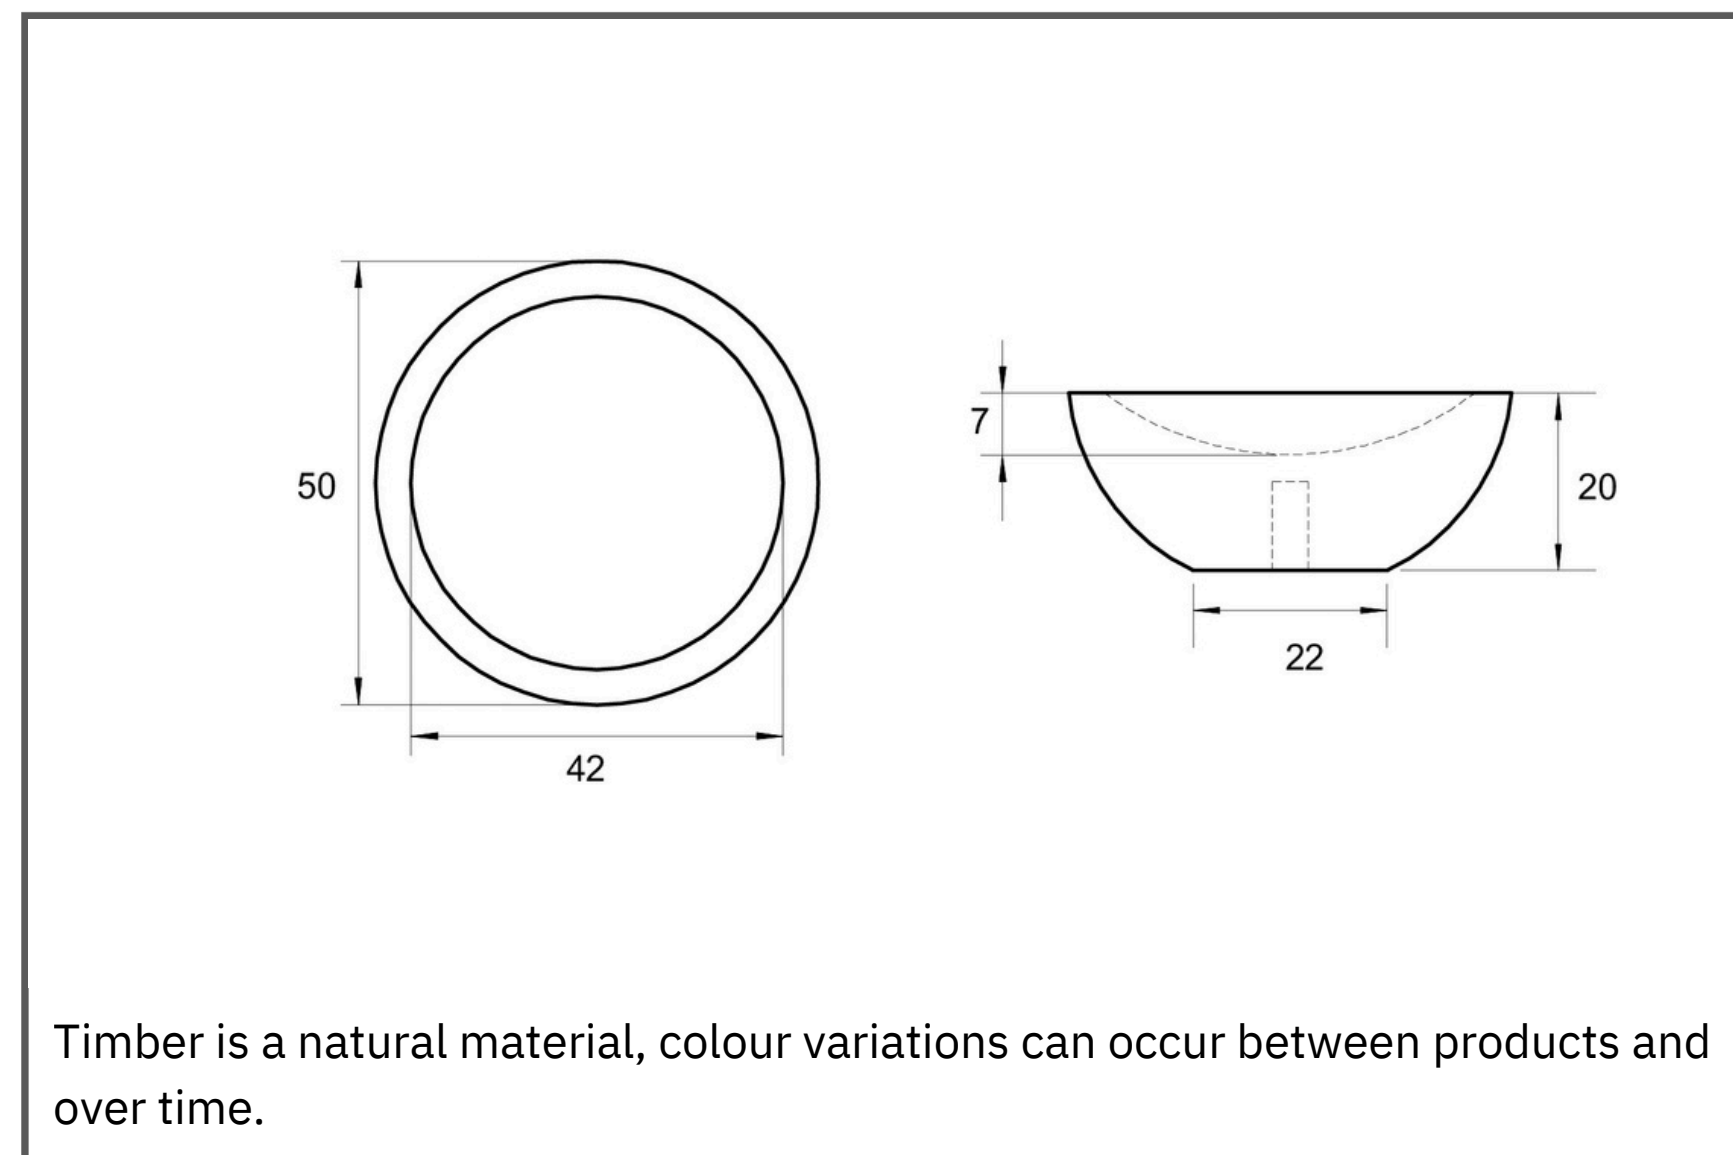

Material:	Timber		
Article Number:	IWKWCK50MMOWW / reference A / Oak with White		
 $A\varnothing$	 $c$	 $P$	 $W$
A	C	P	W
50	0	20	50
Colours available:		Oak with Turquoise (OAKTQ) Oak with White (OAKWT) Walnut with Grey (WNGY) Oak with Black (OAKBK) Oak with Light Grey (OAKLG)	