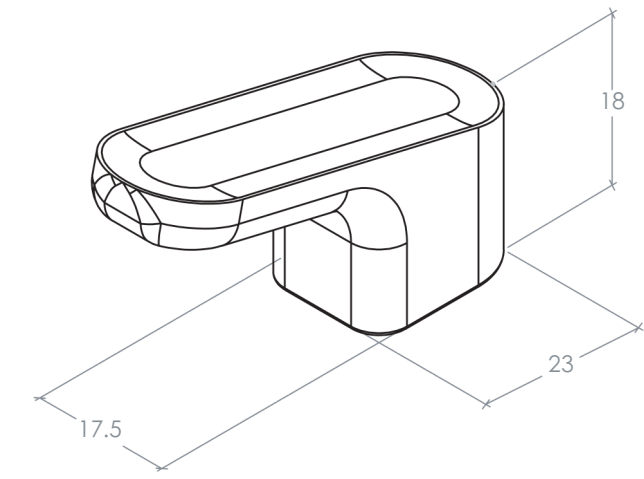

# Luv

The Luv range of handles is highly ergonomic and elegant with smooth undulating lines and a concave face. Available in four finishes and three sizes, the Luv is an optimum choice for modern cabinetry.

|        |  |
|--------|--|
| STYLES | 51mm Pull Knob: L0536.051   192m D Handle: A0588.192   320mm D Handle: A0588.320 |
|--------|--|

|          |  |
|----------|--|
| FINISHES | <span style="display: inline-block; width: 15px; height: 15px; background-color: black; margin-right: 5px;"></span> Matt Black (MBL) <span style="display: inline-block; width: 15px; height: 15px; background-color: white; border: 1px solid black; margin-left: 20px; margin-right: 5px;"></span> Matt White (MWH) <span style="display: inline-block; width: 15px; height: 15px; background-color: gold; margin-left: 20px; margin-right: 5px;"></span> Brushed Gold (BRG) <span style="display: inline-block; width: 15px; height: 15px; background-color: #c0c0c0; margin-left: 20px; margin-right: 5px;"></span> Brushed Nickel (BRN) |
|----------|--|

Pull Knob

MO  
MO  
HANDLES

D Handle

| Part Number | Hole Centre | Overall Length | Inner Length | Projection |
|-------------|-------------|----------------|--------------|------------|
| L0536.051   | -           | 51             | -            | 30         |
| A0588.192   | 192         | 202            | 156          | 30         |
| A0588.320   | 320         | 330            | 284          | 30         |