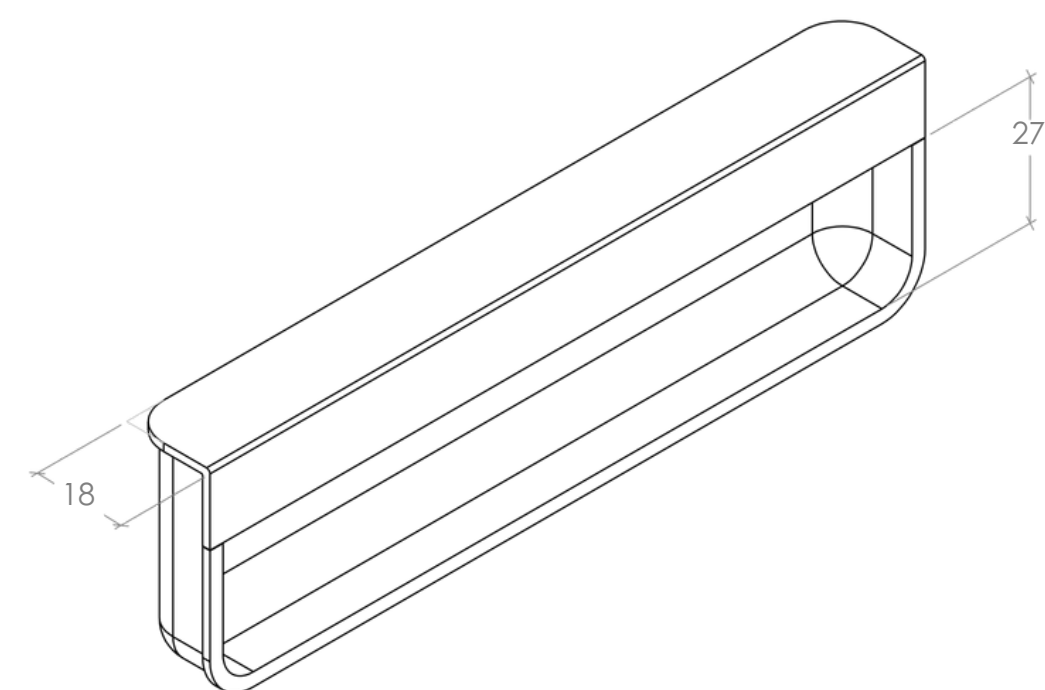

# Moule

Moule is an elegant recessed flush pull featuring a lip detail to add a distinct personality and style to its surroundings. Moule is available in five finishes and can be installed horizontally or vertically.

STYLES	128mm Flush Pull Handle: MOU0650.128
--------	--------------------------------------

FINISHES	<span style="display: inline-block; width: 10px; height: 10px; background-color: black; margin-right: 5px;"></span> Black Titanium (TTBL) <span style="display: inline-block; width: 10px; height: 10px; background-color: #8B4513; margin-left: 15px; margin-right: 5px;"></span> Brushed Dark Brass (BDB) <span style="display: inline-block; width: 10px; height: 10px; background-color: black; margin-left: 15px; margin-right: 5px;"></span> Matt Black (MBL) <span style="display: inline-block; width: 10px; height: 10px; background-color: white; border: 1px solid black; margin-left: 15px; margin-right: 5px;"></span> Matt White (MWH)
----------	--

Flush Pull Handle

Part Number	Hole Centre	Overall Length	Projection
MOU0650.128	128	154	45