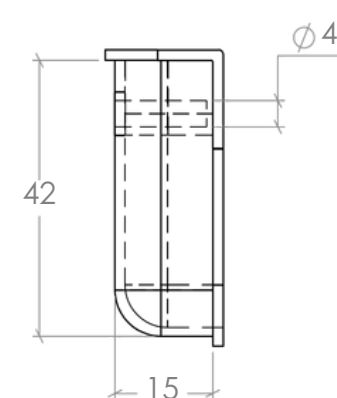

# Moule

Moule is an elegant recessed flush pull featuring a lip detail to add a distinct personality and style to its surroundings. Moule is available in five finishes and can be installed horizontally or vertically.

STYLES	128mm Flush Pull Handle: MOU0650.128
--------	--------------------------------------

FINISHES	<span style="display: inline-block; width: 10px; height: 10px; background-color: black; margin-right: 5px;"></span> Black Titanium (TTBL) <span style="display: inline-block; width: 10px; height: 10px; background-color: #8B4513; margin-left: 15px; margin-right: 5px;"></span> Brushed Dark Brass (BDB) <span style="display: inline-block; width: 10px; height: 10px; background-color: black; margin-left: 15px; margin-right: 5px;"></span> Matt Black (MBL) <span style="display: inline-block; width: 10px; height: 10px; background-color: white; border: 1px solid black; margin-left: 15px; margin-right: 5px;"></span> Matt White (MWH)
----------	--

Flush Pull Handle

Part Number	Hole Centre	Overall Length	Projection
MOU0650.128	128	154	45