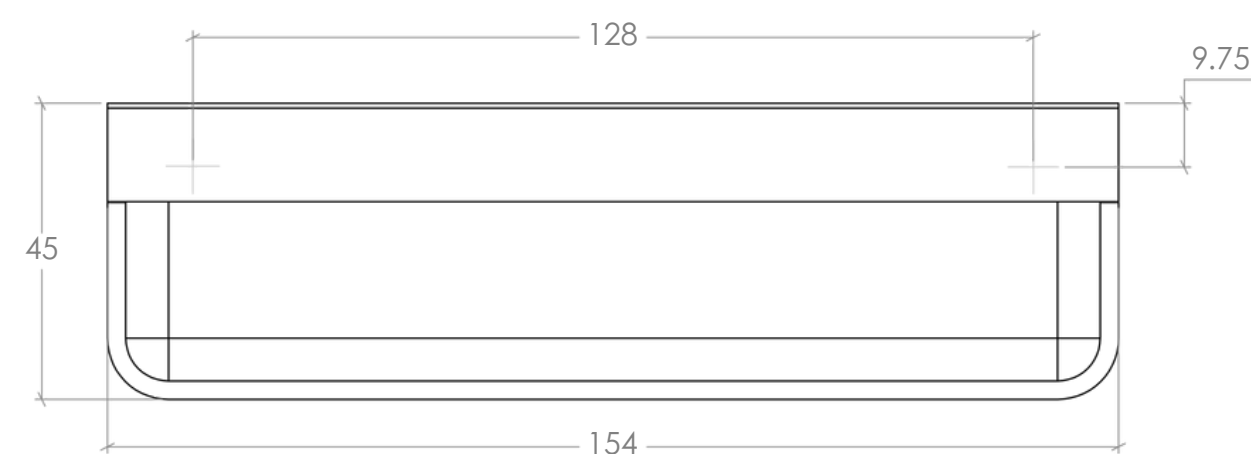

# Moule

Moule is an elegant recessed flush pull featuring a lip detail to add a distinct personality and style to its surroundings. Moule is available in five finishes and can be installed horizontally or vertically.

STYLES	128mm Flush Pull Handle: MOU0650.128
--------	--------------------------------------

FINISHES	<span style="display: inline-block; width: 10px; height: 10px; background-color: black; margin-right: 5px;"></span> Black Titanium (TTBL) <span style="display: inline-block; width: 10px; height: 10px; background-color: #8B4513; margin-left: 15px; margin-right: 5px;"></span> Brushed Dark Brass (BDB) <span style="display: inline-block; width: 10px; height: 10px; background-color: black; margin-left: 15px; margin-right: 5px;"></span> Matt Black (MBL) <span style="display: inline-block; width: 10px; height: 10px; background-color: white; border: 1px solid black; margin-left: 15px; margin-right: 5px;"></span> Matt White (MWH)
----------	--

Flush Pull Handle

Part Number	Hole Centre	Overall Length	Projection
MOU0650.128	128	154	45