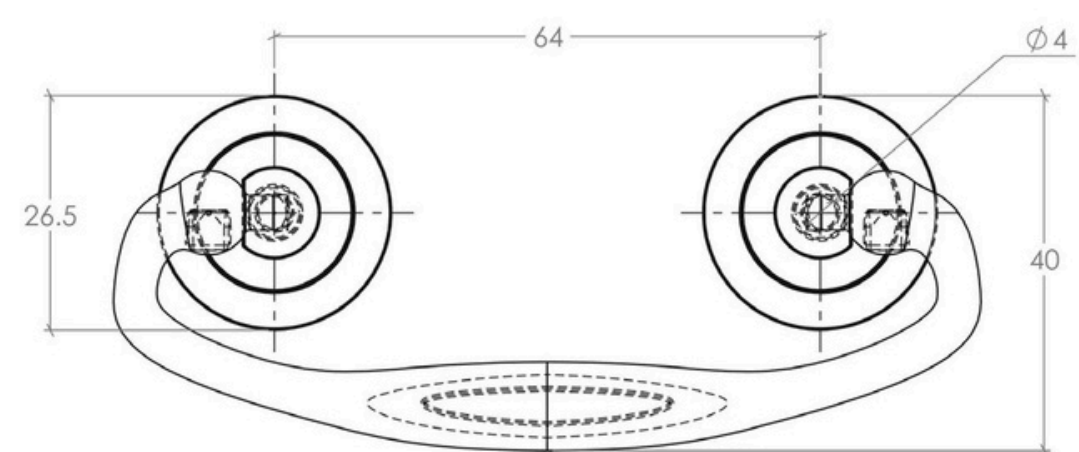

Risdon

The Risdon is a versatile range that imparts an antique aesthetic.

MO
MO
HANDLES

Swivel Bail

Bow Handle