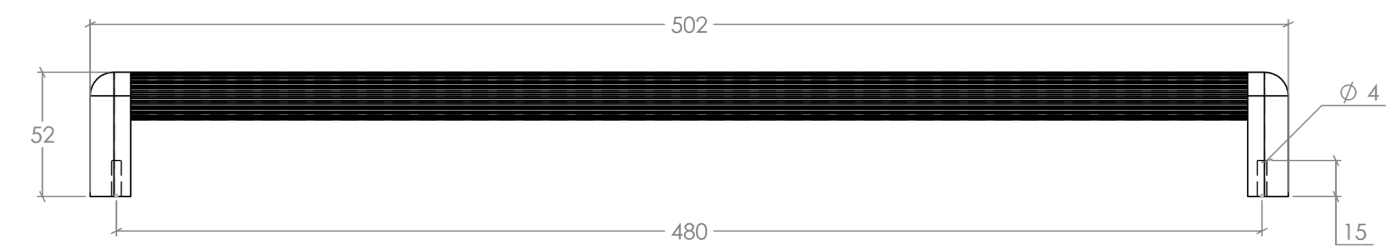

Riss Big

Riss Big is an addition to the award-winning and popular Riss Mini range. The new, larger sizes are suitable for a wider range of applications, including appliance pulls.

STYLES	480mm D Handle: RSB0655.480 960mm D Handle: RSB0655.960
--------	---

FINISHES	Forest Green (FGR)	Matt Black (MBL)	Matt White (MWH)	Midnight Blue (MNB)
	Mocca (MOC)	Moss Grey (MGY)	Volcano Red (VRD)	

D Handle

MO
MO
HANDLES

Part Number	Hole Centre	Overall Length	Projection
RSB0655.480	480	502	52
RSB0655.960	960	982	52