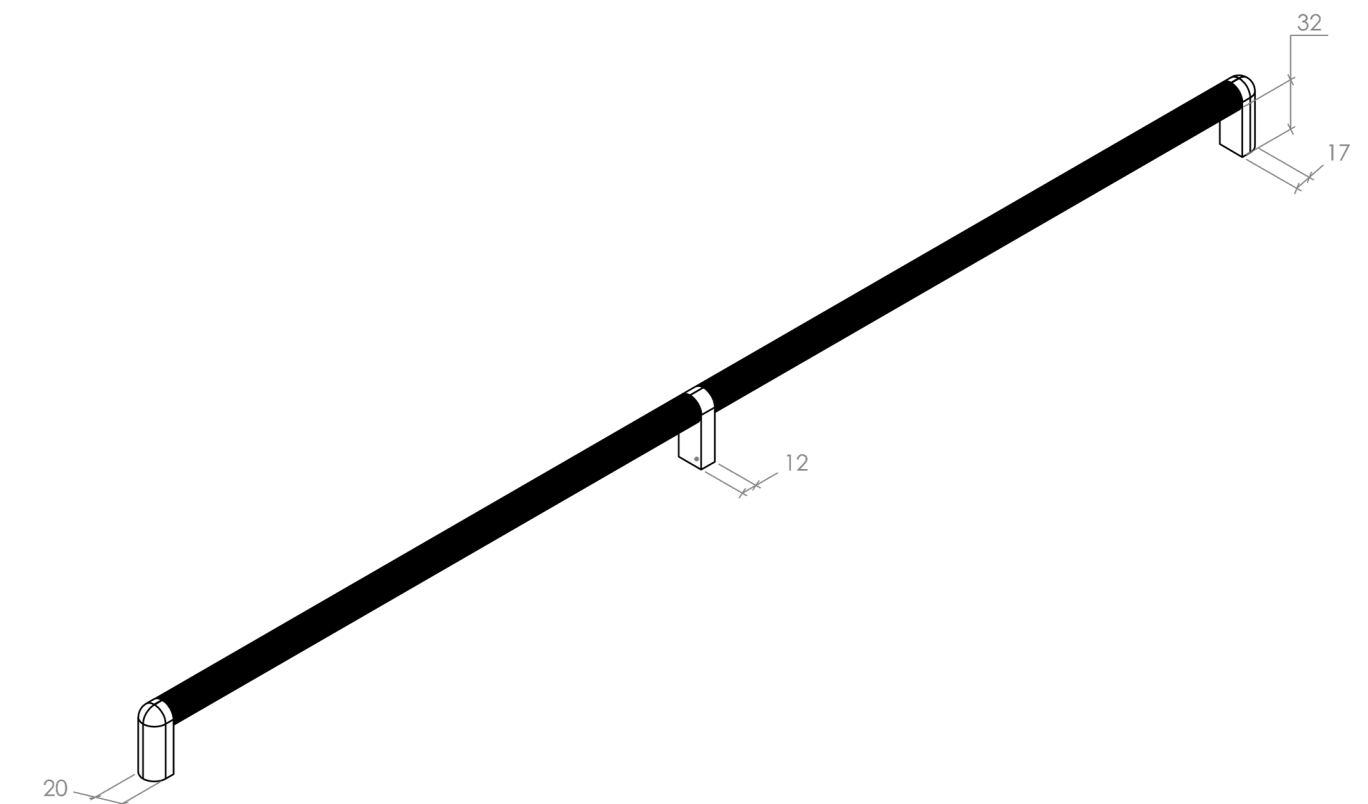

Riss Big

Riss Big is an addition to the award-winning and popular Riss Mini range. The new, larger sizes are suitable for a wider range of applications, including appliance pulls.

STYLES	480mm D Handle: RSB0655.480 960mm D Handle: RSB0655.960
--------	---

FINISHES	Forest Green (FGR)	Matt Black (MBL)	Matt White (MWH)	Midnight Blue (MNB)
	Mocca (MOC)	Moss Grey (MGY)	Volcano Red (VRD)	

D Handle

MO
MO
HANDLES

Part Number	Hole Centre	Overall Length	Projection
RSB0655.480	480	502	52
RSB0655.960	960	982	52