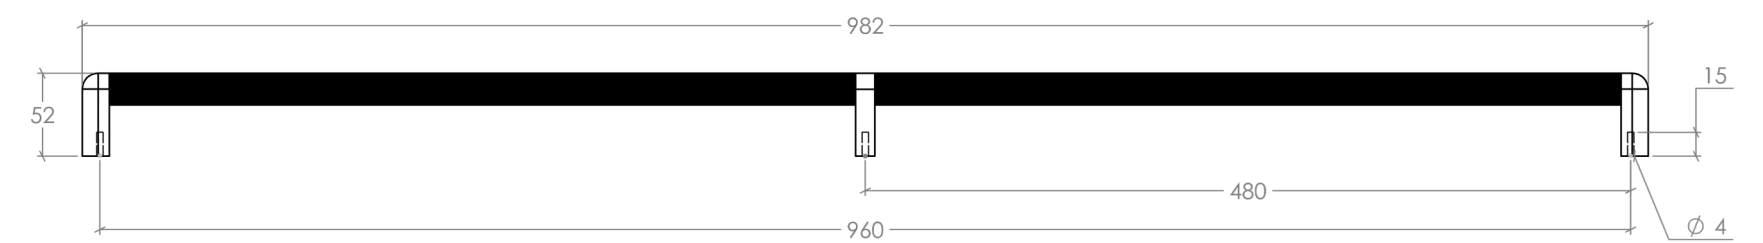

Riss Big

Riss Big is an addition to the award-winning and popular Riss Mini range. The new, larger sizes are suitable for a wider range of applications, including appliance pulls.

STYLES	480mm D Handle: RSB0655.480 960mm D Handle: RSB0655.960
--------	---

FINISHES	Forest Green (FGR)	Matt Black (MBL)	Matt White (MWH)	Midnight Blue (MNB)
	Mocca (MOC)	Moss Grey (MGY)	Volcano Red (VRD)	

D Handle

MO
MO
HANDLES

Part Number	Hole Centre	Overall Length	Projection
RSB0655.480	480	502	52
RSB0655.960	960	982	52