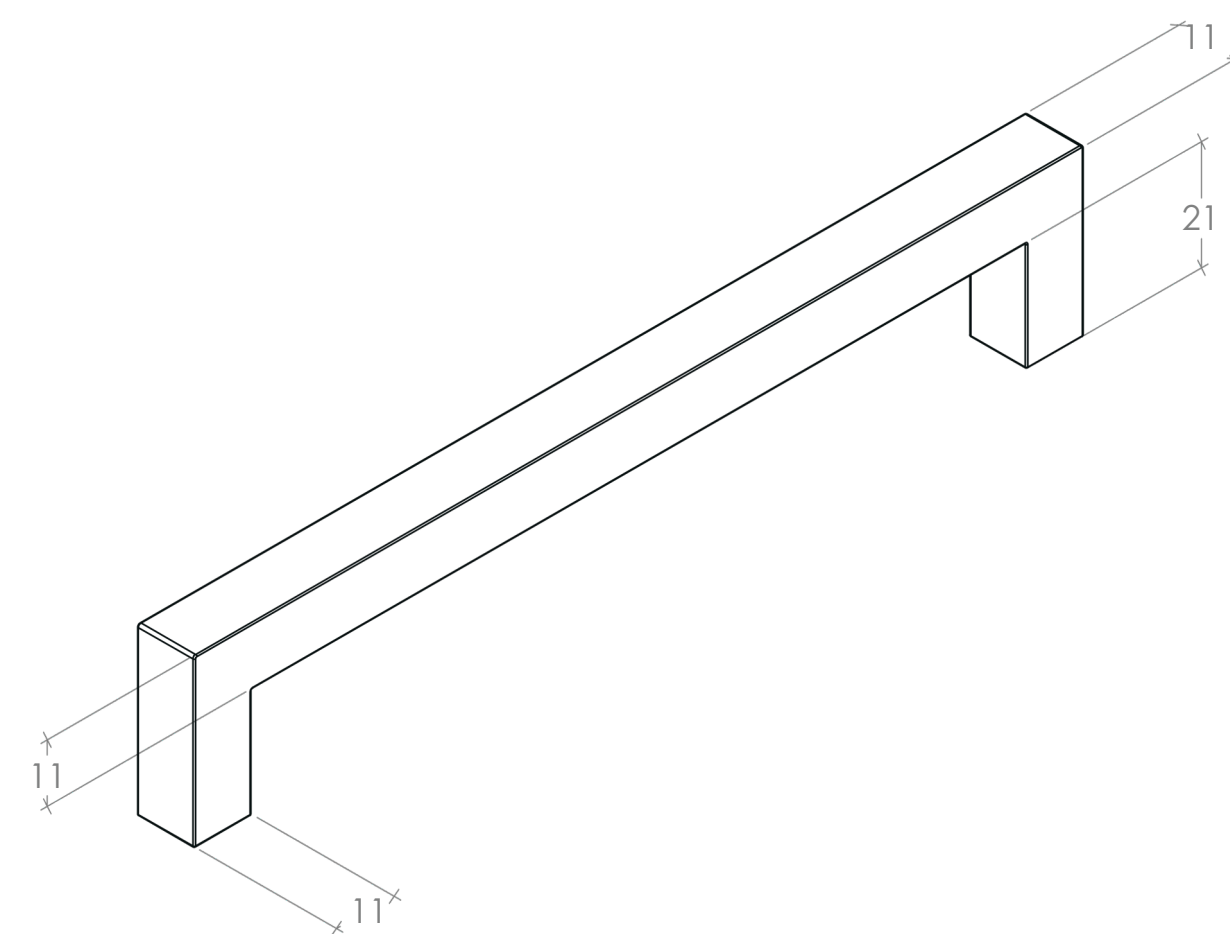

Sevilla

A contemporary cabinetry handle with straight sleek lines.

D Handle

STYLES	D Handle: 96mm K3201.96 128mm K3201.128 160mm K3201.160
--------	---

FINISHES	 Chrome Plated (CP) Aluminium Brushed Nickel (ABN)
----------	--

Part Number	Hole Centre	Overall Length	Projection
K3201.96	96	107	32
K3201.128	128	139	32
K3201.160	160	171	32