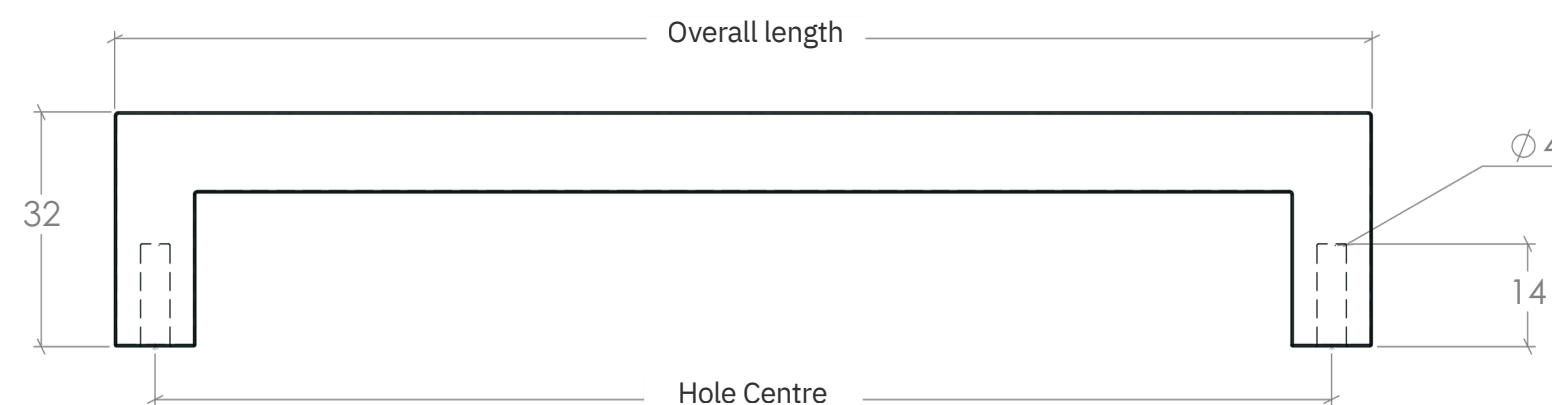

Sevilla

A contemporary cabinetry handle with straight sleek lines.

D Handle

STYLES	D Handle: 96mm K3201.96 128mm K3201.128 160mm K3201.160
--------	---

FINISHES	 Chrome Plated (CP) Aluminium Brushed Nickel (ABN)
----------	--

Part Number	Hole Centre	Overall Length	Projection
K3201.96	96	107	32
K3201.128	128	139	32
K3201.160	160	171	32