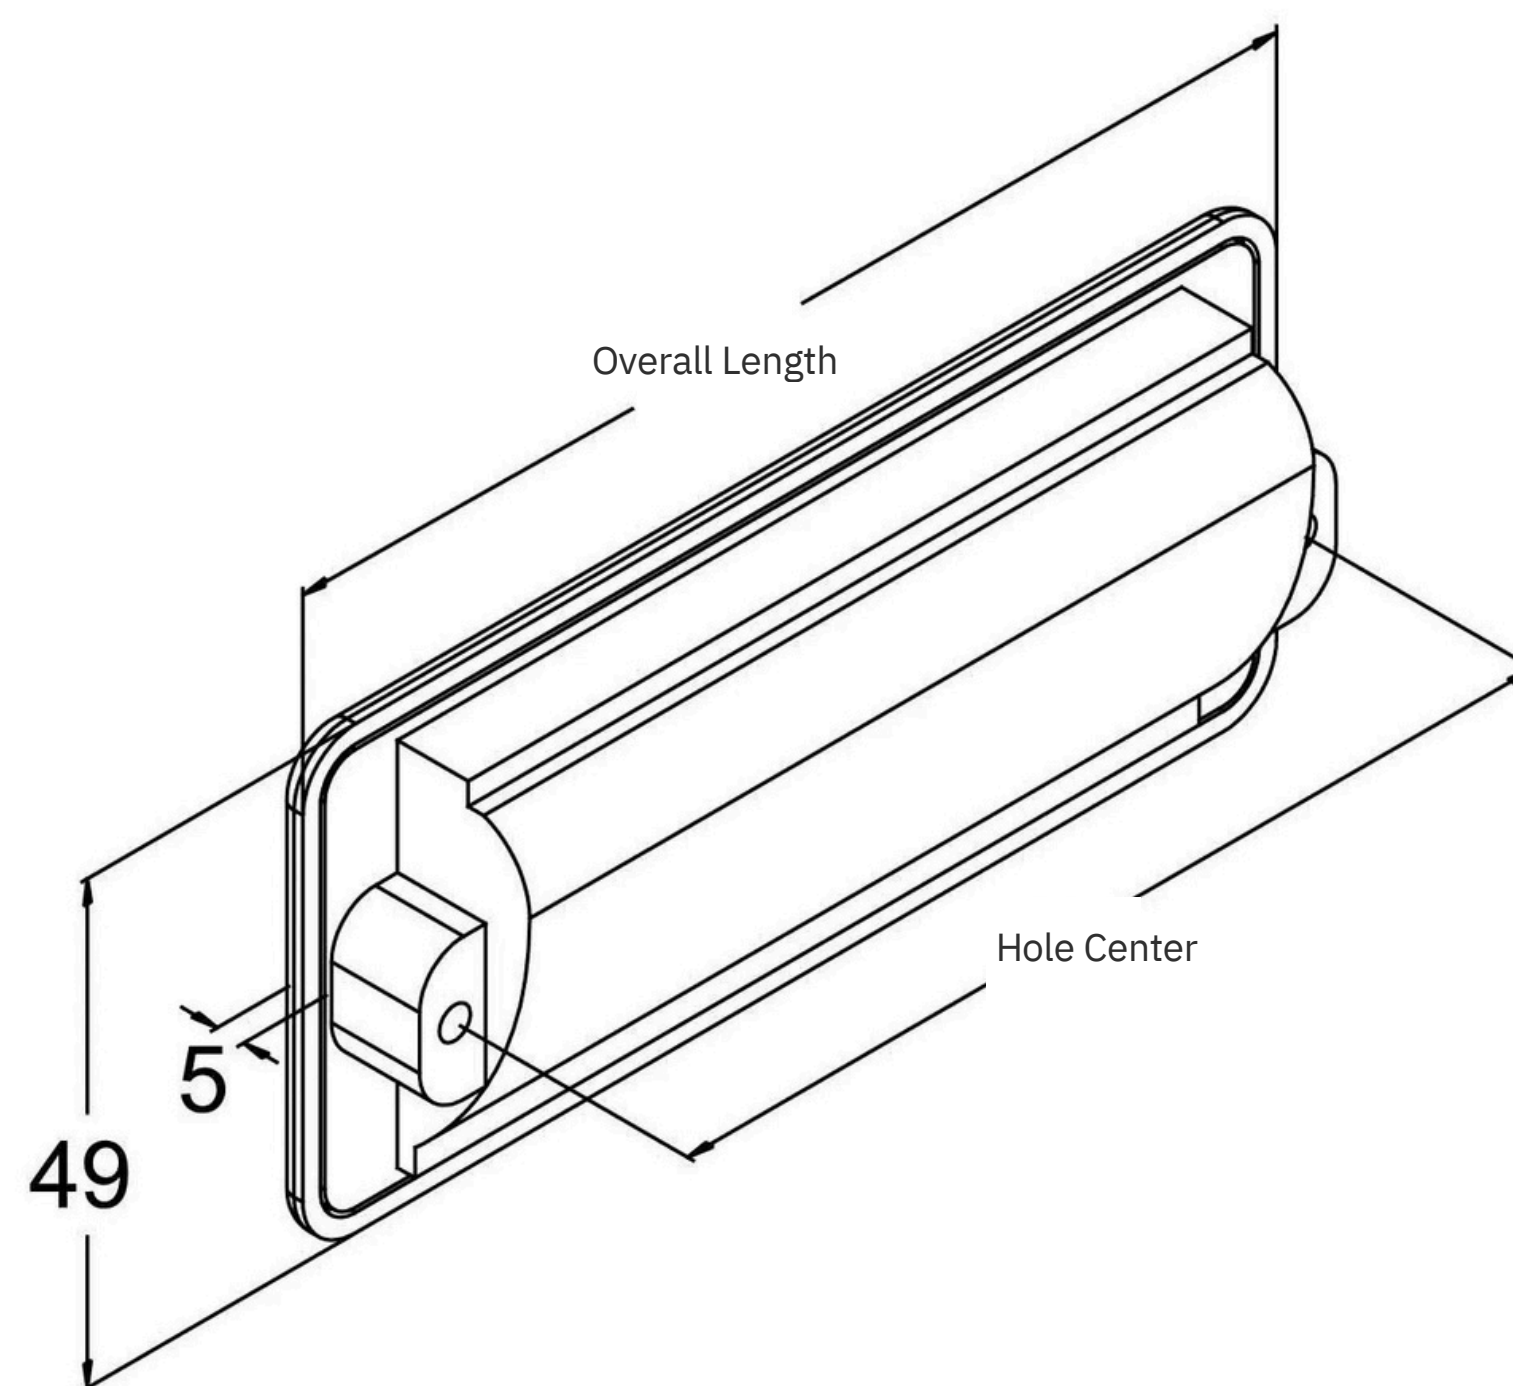

Sierra Flush Pull

MO
MO
HANDLES

The Sierra is a contemporary rear-fixing flush pull, perfect for modern interiors.

Part Number	Hole Center	Overall Length
D583.128	128	143