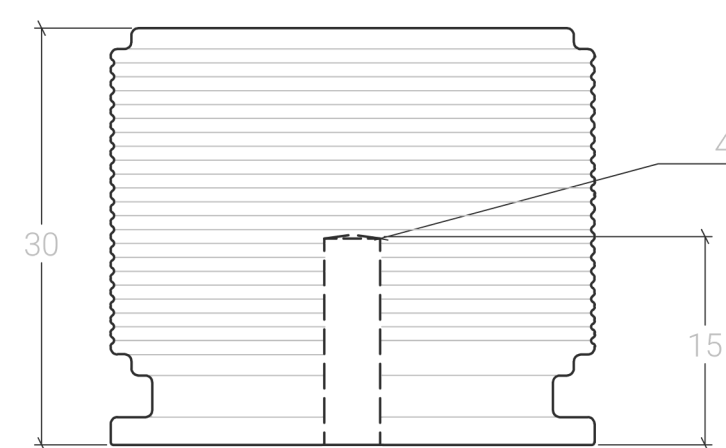

Sussex

The Sussex solid brass knob is a contemporary piece with exquisite lined detailing. Pairs perfectly with the Manhattan range where a knob is required.

MO
MO
HANDLES

STYLES	Knob: SRKL035
--------	---------------