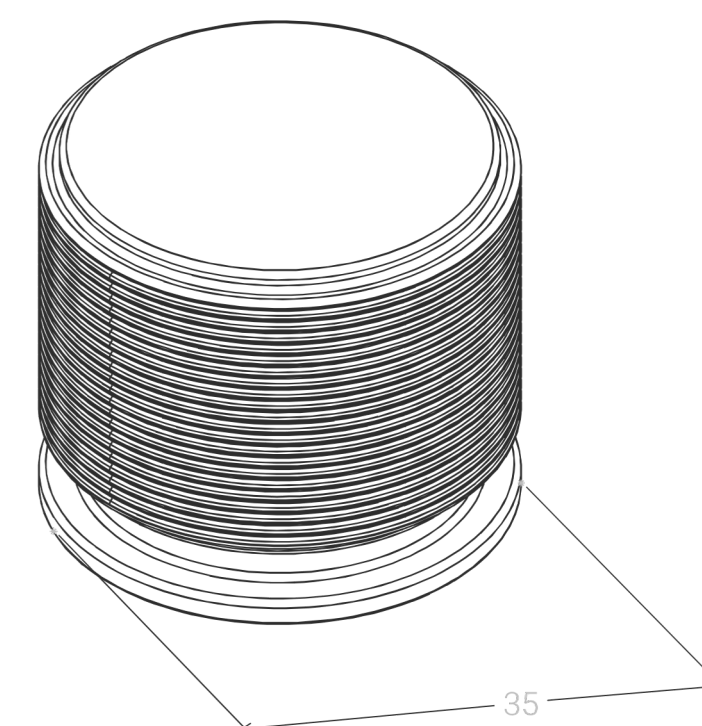

Sussex

The Sussex solid brass knob is a contemporary piece with exquisite lined detailing. Pairs perfectly with the Manhattan range where a knob is required.

MO
MO
HANDLES

STYLES	Knob: SRKL035
--------	---------------