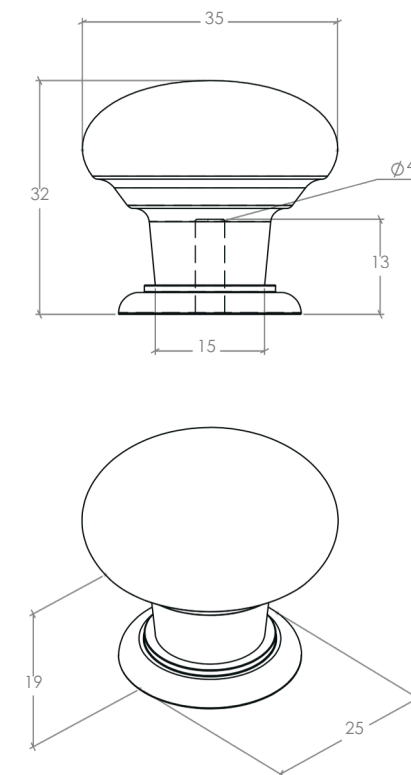

# Trianon

A beautiful ceramic collection in 3 classic finishes designed to complement traditional cabinetry styles.

Round Knob

T Knob

Handles

MO  
MO  
HANDLES

STYLES	35mm Round Knob: TCM3620   90mm T Knob: TCM3621   128mm D Handle: TCM3620 224mm D Handle: TCM3620
--------	--

FINISHES	<span style="display: inline-block; width: 15px; height: 10px; background-color: #c08040; border: 1px solid black; margin-right: 5px;"></span> Cream Crackle & Antique Brass (CRCRAB) <span style="display: inline-block; width: 15px; height: 10px; background-color: #d3d3d3; border: 1px solid black; margin-left: 20px; margin-right: 5px;"></span> White Crackle & Pewter (WHCRPW) <span style="display: inline-block; width: 15px; height: 10px; background-color: #e0e0e0; border: 1px solid black; margin-left: 20px; margin-right: 5px;"></span> White & Brushed Nickel (WHBRN)
----------	--

Part Number	Hole Centre	Overall Length	Projection
TCM3620	-	35	32
TCM3621	-	90	43
TCM3620	128	154	40
TCM3620	224	245	63