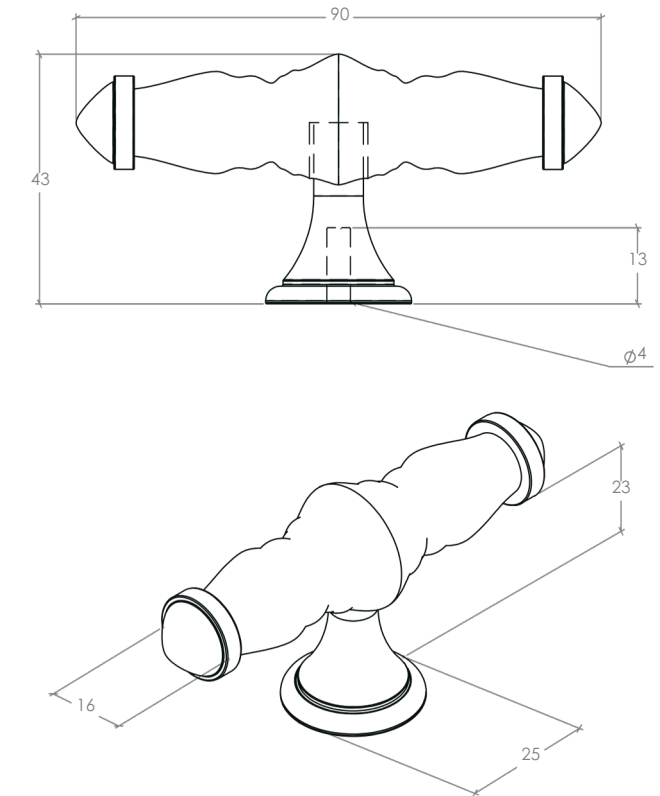

# Trianon

A beautiful ceramic collection in 3 classic finishes designed to complement traditional cabinetry styles.

Round Knob

T Knob

Handles

MO  
MO  
HANDLES

STYLES	35mm Round Knob: TCM3620   90mm T Knob: TCM3621   128mm D Handle: TCM3620 224mm D Handle: TCM3620
--------	--

Part Number	Hole Centre	Overall Length	Projection
TCM3620	-	35	32
TCM3621	-	90	43
TCM3620	128	154	40
TCM3620	224	245	63