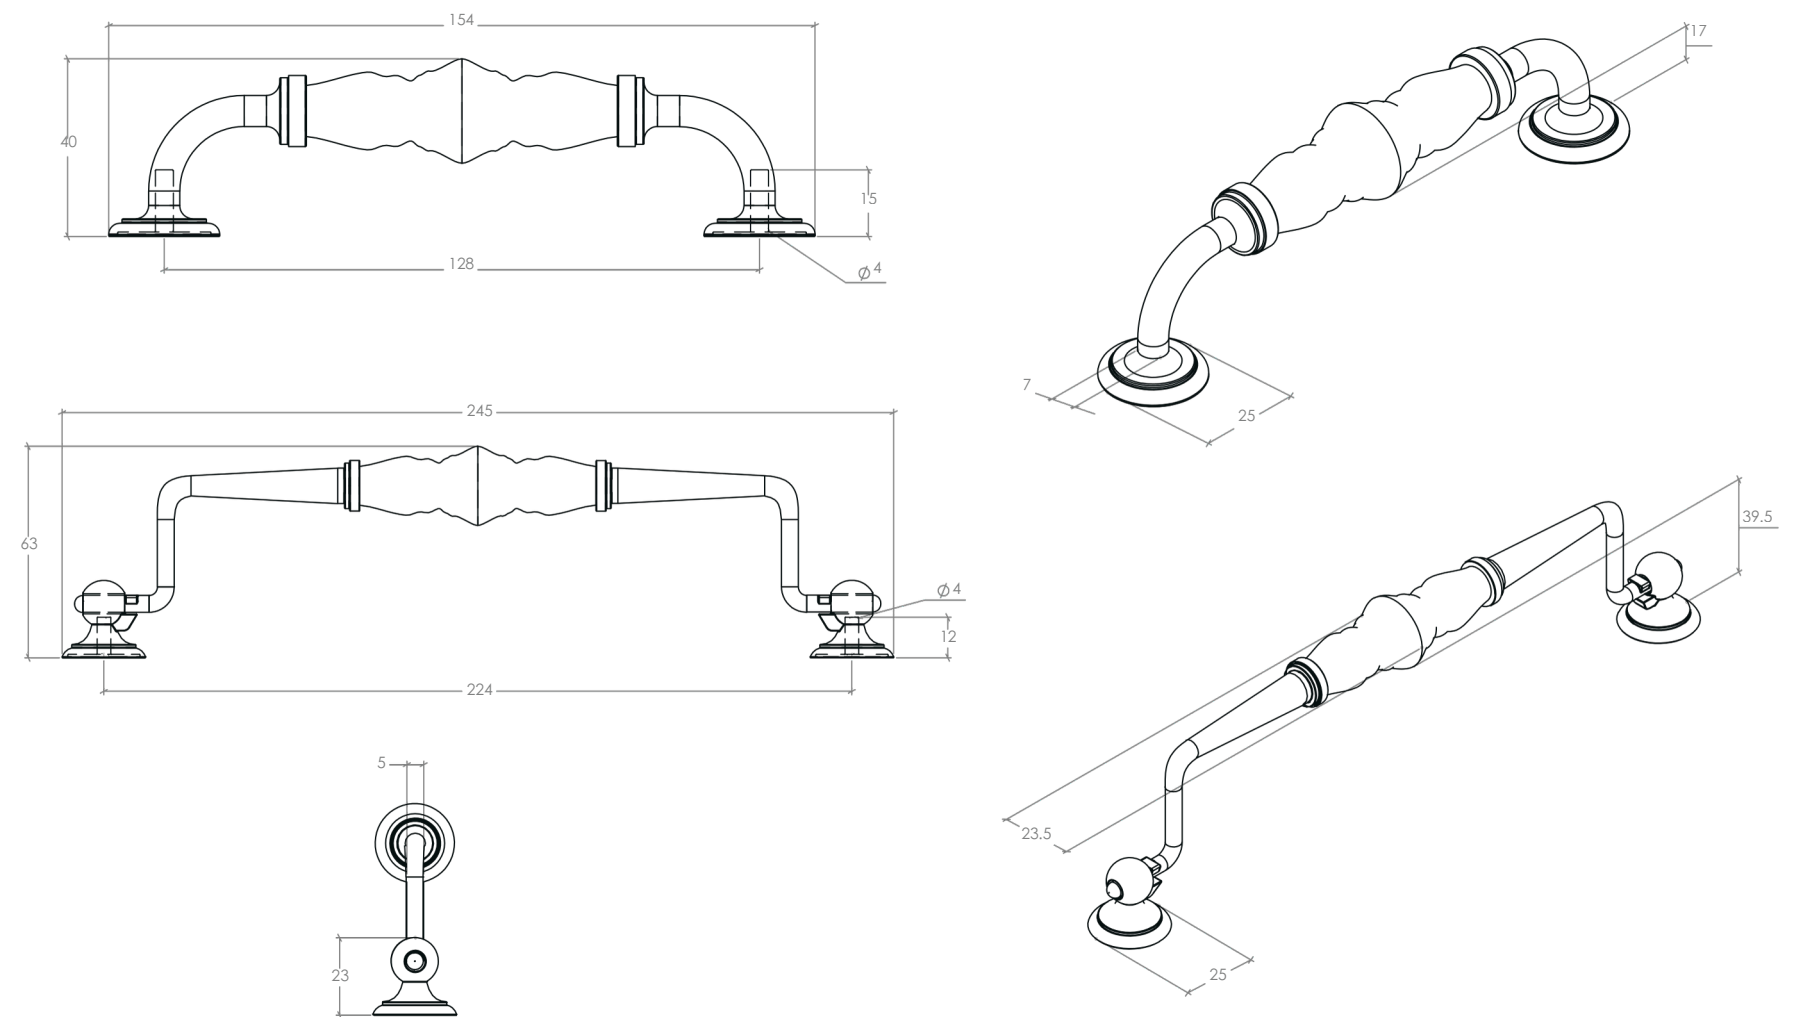

# Trianon

A beautiful ceramic collection in 3 classic finishes designed to complement traditional cabinetry styles.

Round Knob

T Knob

Handles

MO  
MO  
HANDLES

STYLES	35mm Round Knob: TCM3620   90mm T Knob: TCM3621   128mm D Handle: TCM3620 224mm D Handle: TCM3620
--------	--

FINISHES	<span style="display: inline-block; width: 15px; height: 10px; background-color: #c08040; border: 1px solid black; margin-right: 5px;"></span> Cream Crackle & Antique Brass (CRCRAB) <span style="display: inline-block; width: 15px; height: 10px; background-color: #d3d3d3; border: 1px solid black; margin-left: 20px; margin-right: 5px;"></span> White Crackle & Pewter (WHCRPW) <span style="display: inline-block; width: 15px; height: 10px; background-color: #e0e0e0; border: 1px solid black; margin-left: 20px; margin-right: 5px;"></span> White & Brushed Nickel (WHBRN)
----------	--

Part Number	Hole Centre	Overall Length	Projection
TCM3620	-	35	32
TCM3621	-	90	43
TCM3620	128	154	40
TCM3620	224	245	63