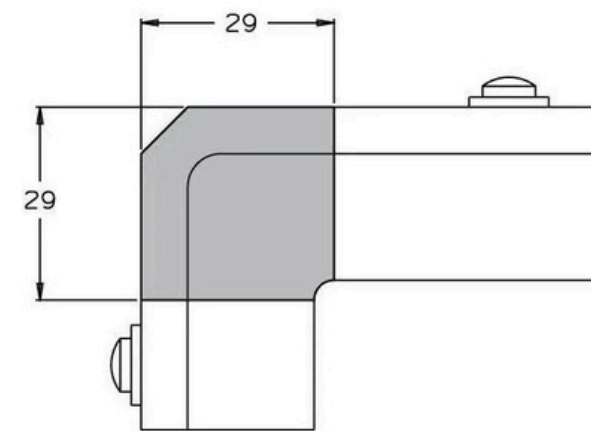

# Vercelli

MO  
MO  
HANDLES

A minimalist profile for a handleless look. Invisible fixing system for quick and easy installation.

Centre Profile

Top Profile

Top Profile  
Internal Corner

Top Profile  
External Corner