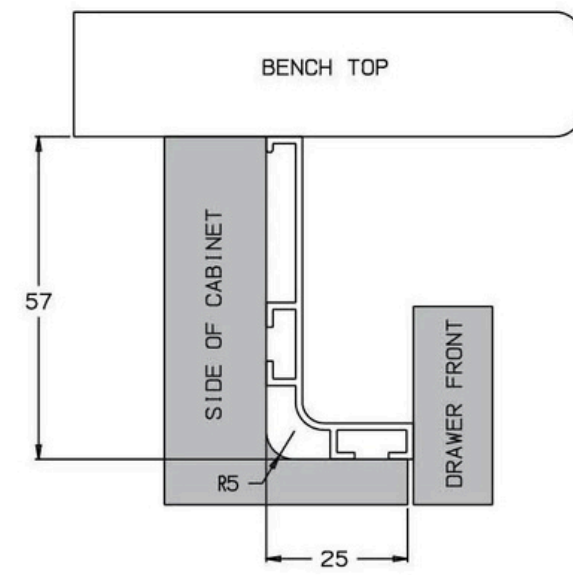

# Vercelli

MO  
MO  
HANDLES

A minimalist profile for a handleless look. Invisible fixing system for quick and easy installation.

Centre Profile

Top Profile

Top Profile  
Internal Corner

Top Profile  
External Corner