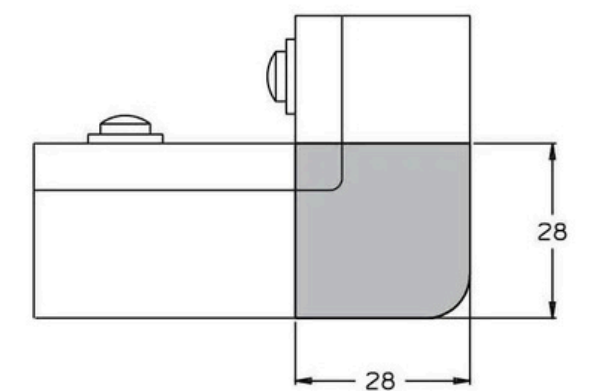

# Vercelli

MO  
MO  
HANDLES

A minimalist profile for a handleless look. Invisible fixing system for quick and easy installation.

Centre Profile

Top Profile

Top Profile  
Internal Corner

Top Profile  
External Corner