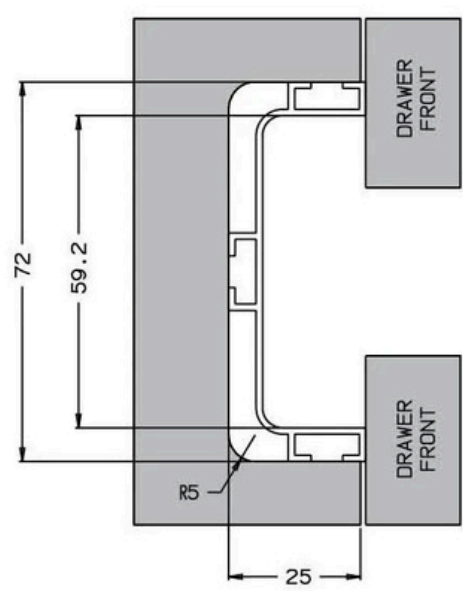

# Vercelli

MO  
MO  
HANDLES

A minimalist profile for a handleless look. Invisible fixing system for quick and easy installation.

Centre Profile

Top Profile

Top Profile  
Internal Corner

Top Profile  
External Corner