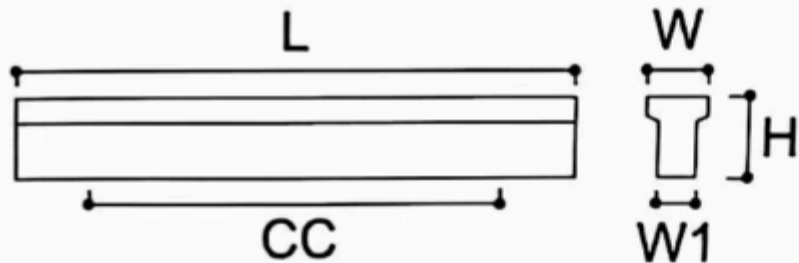

Imperial Handle for Modern Furniture

Matte Black | Brushed Nickel | Brushed Gold

L	CC	W	H
50	32	12	25
80	64	12	25
120	96	12	25
160	128	12	25