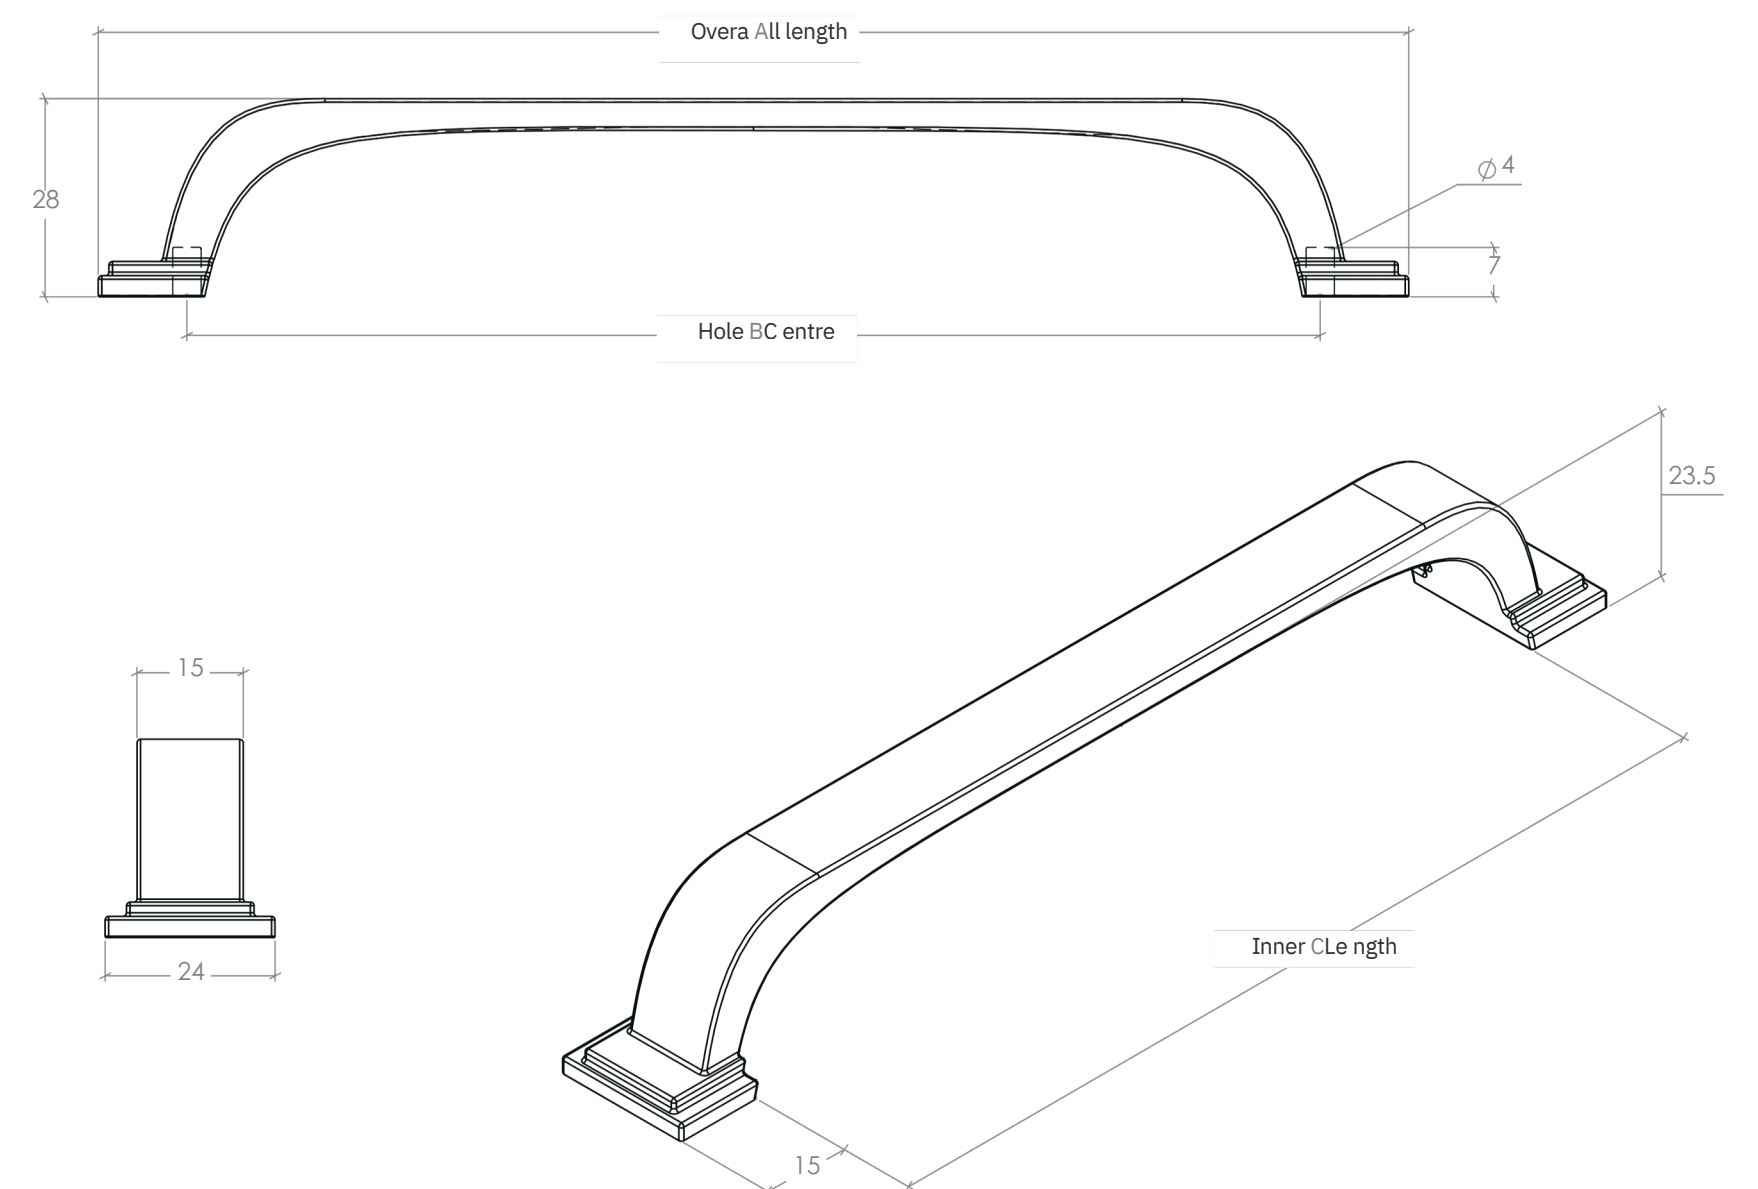

Windsor

The Windsor is a classic handle range that provides the perfect finishing touch to traditional cabinetry.

STYLES	34mm Knob: KB3951.34 128mm D Handle: HN3952.128 160mm D Handle: HN3952.160
--------	--

FINISHES	<div style="display: flex; align-items: center;"> <div style="width: 15px; height: 15px; background-color: #555; margin-right: 5px;"></div> Pewter (PW) </div>
----------	---

Knob

Handle

Part Number	Hole Centre	Overall Length	Inner Length	Projection
KB3951.34	-	34	-	25
HN3952.128	128	151	121	28
HN3952.160	160	185	155	28