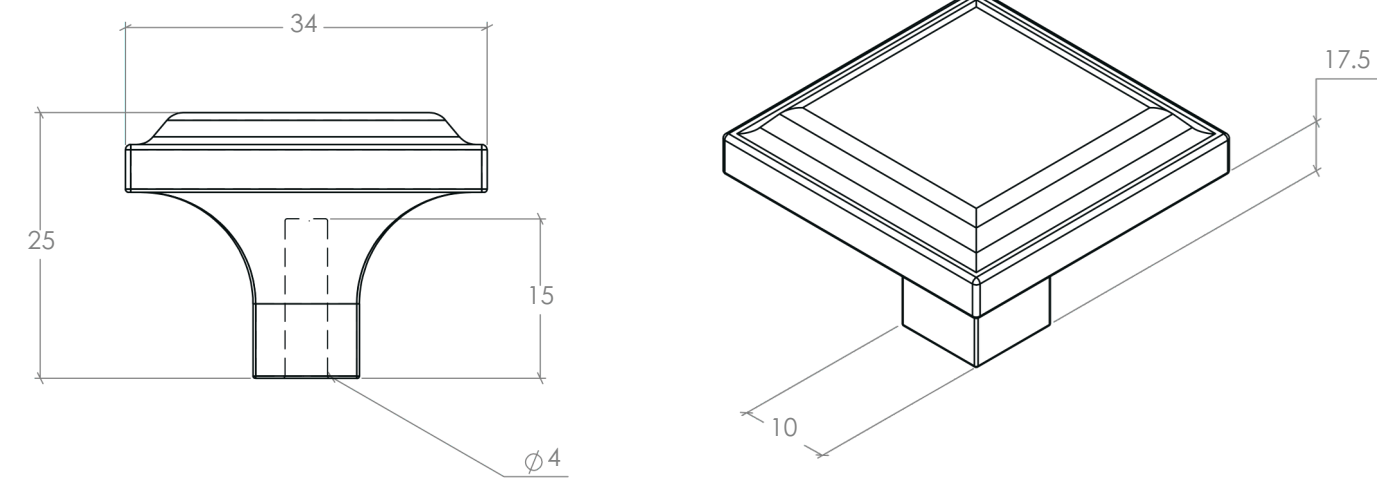

Windsor

The Windsor is a classic handle range that provides the perfect finishing touch to traditional cabinetry.

STYLES	34mm Knob: KB3951.34 128mm D Handle: HN3952.128 160mm D Handle: HN3952.160
--------	--

FINISHES	<div style="display: flex; align-items: center;"> <div style="width: 15px; height: 15px; background-color: #555; margin-right: 5px;"></div> Pewter (PW) </div>
----------	---

Knob

Handle

Part Number	Hole Centre	Overall Length	Inner Length	Projection
KB3951.34	-	34	-	25
HN3952.128	128	151	121	28
HN3952.160	160	185	155	28