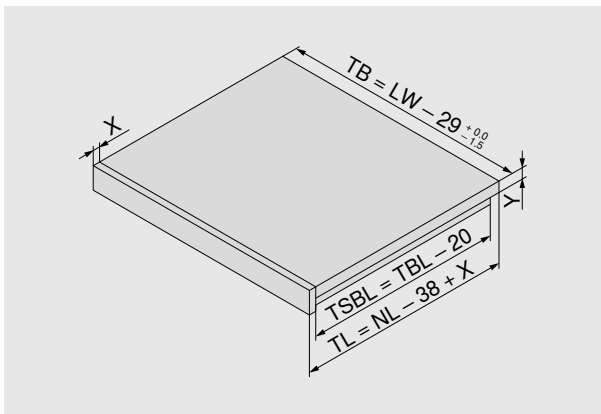

Tablar-Arretierung | pull-out shelf lock | blocage de tablette coulissante |
arresto del ripiano estraibile | sistema de bloqueo del entrepaño |
blokada szuflady tackowej | Фиксатор выдвижной полки | 搁板锁定装置

760H
766H

560H
561H

560H
560F

760H
766H

560F
561F

561H
561F