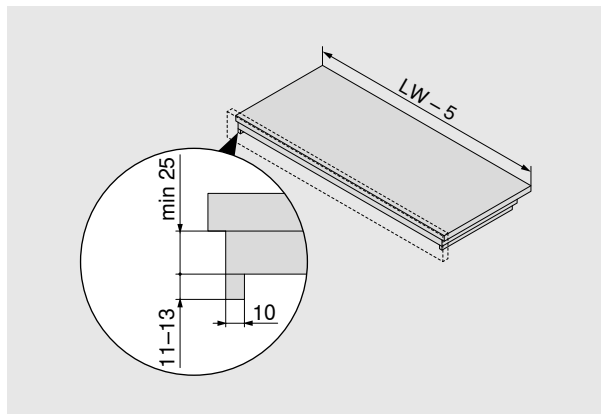

Tablar-Arretierung | pull-out shelf lock | blocage de tablette coulissante |
arresto del ripiano estraibile | sistema de bloqueo del entrepaño |
blokada szuflady tackowej | Фиксатор выдвижной полки | 搁板锁定装置

760H
766H

560H
561H

560H
560F

760H
766H

560F
561F

561H
561F