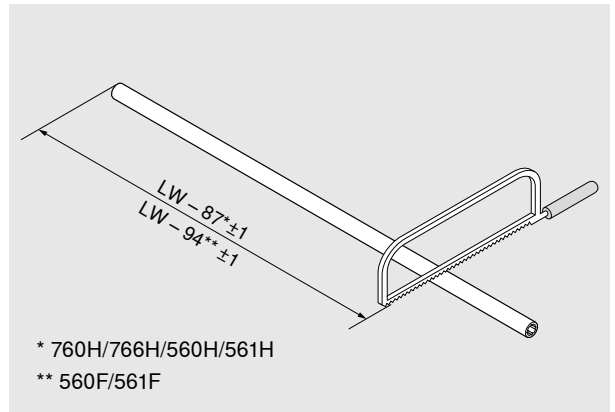

560F
561F

Julius Blum GmbH
Furniture Fittings Mfg.
6973 Höchst, Austria
Tel.: +43 5578 705-0
Fax: +43 5578 705-44
E-mail: info@blum.com
www.blum.com

Our sites in Austria, Poland and China are certified to the international standards mentioned below.
Our site in the USA is certified to ISO 9001.
Our site in Brazil is certified to ISO 9001, ISO 14001 and ISO 45001.