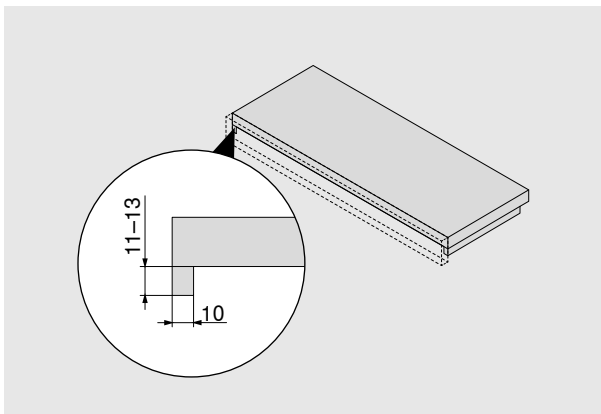

Tablar-Arretierung | pull-out shelf lock | blocage de tablette coulissante |
arresto del ripiano estraibile | sistema de bloqueo del entrepaño |
blokada szuflady tackowej | Фиксатор выдвижной полки | 搁板锁定装置

760H
766H

560H
561H

560H
560F

760H
766H

560F
561F

561H
561F