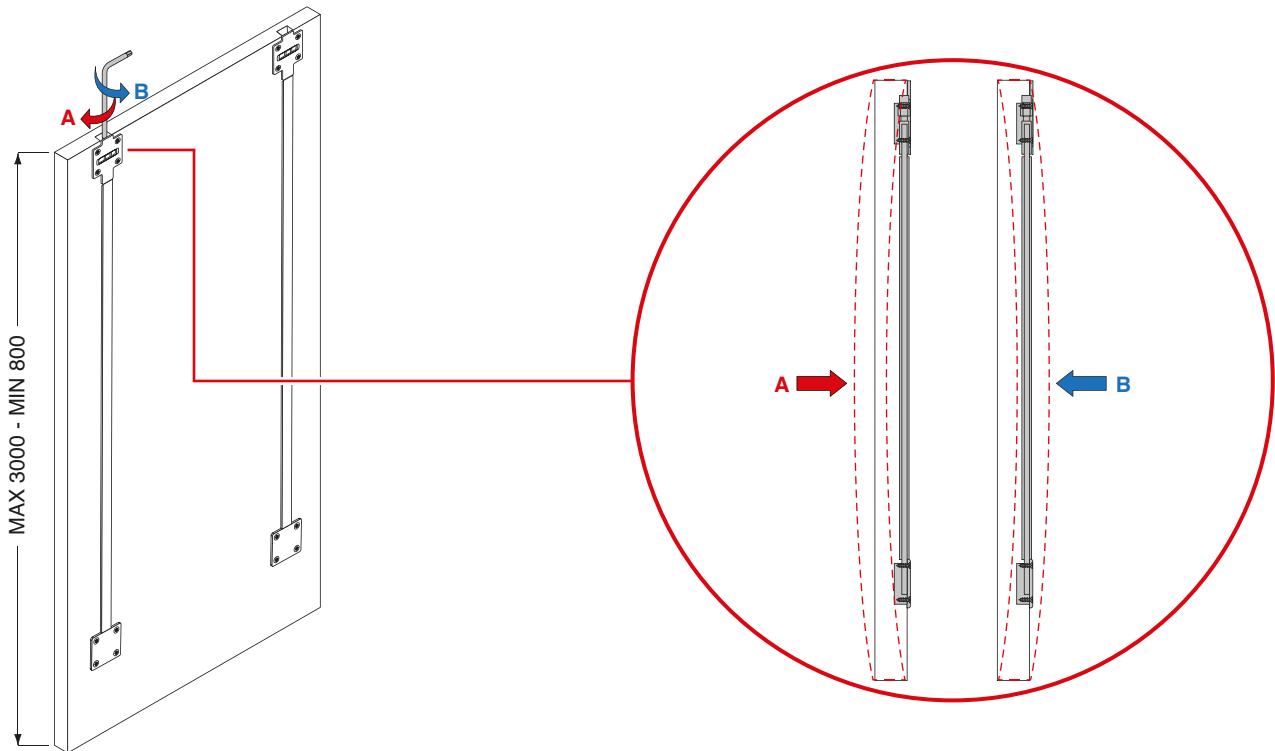

Cinetto Black Wooden Door Straightener

Top and Back Adjustment
Length: **2600mm**

PL
cover

Cinetto code: **BR2190005**
W&B code: **CBR04DSB**

■ Cut to size

TECHNICAL DATA: standard door straightening system		
H = 2547	L1 = 2543	L2 = 2482
Calculation formulas		
H = H	L1 = H - 4	L2 = H - 65