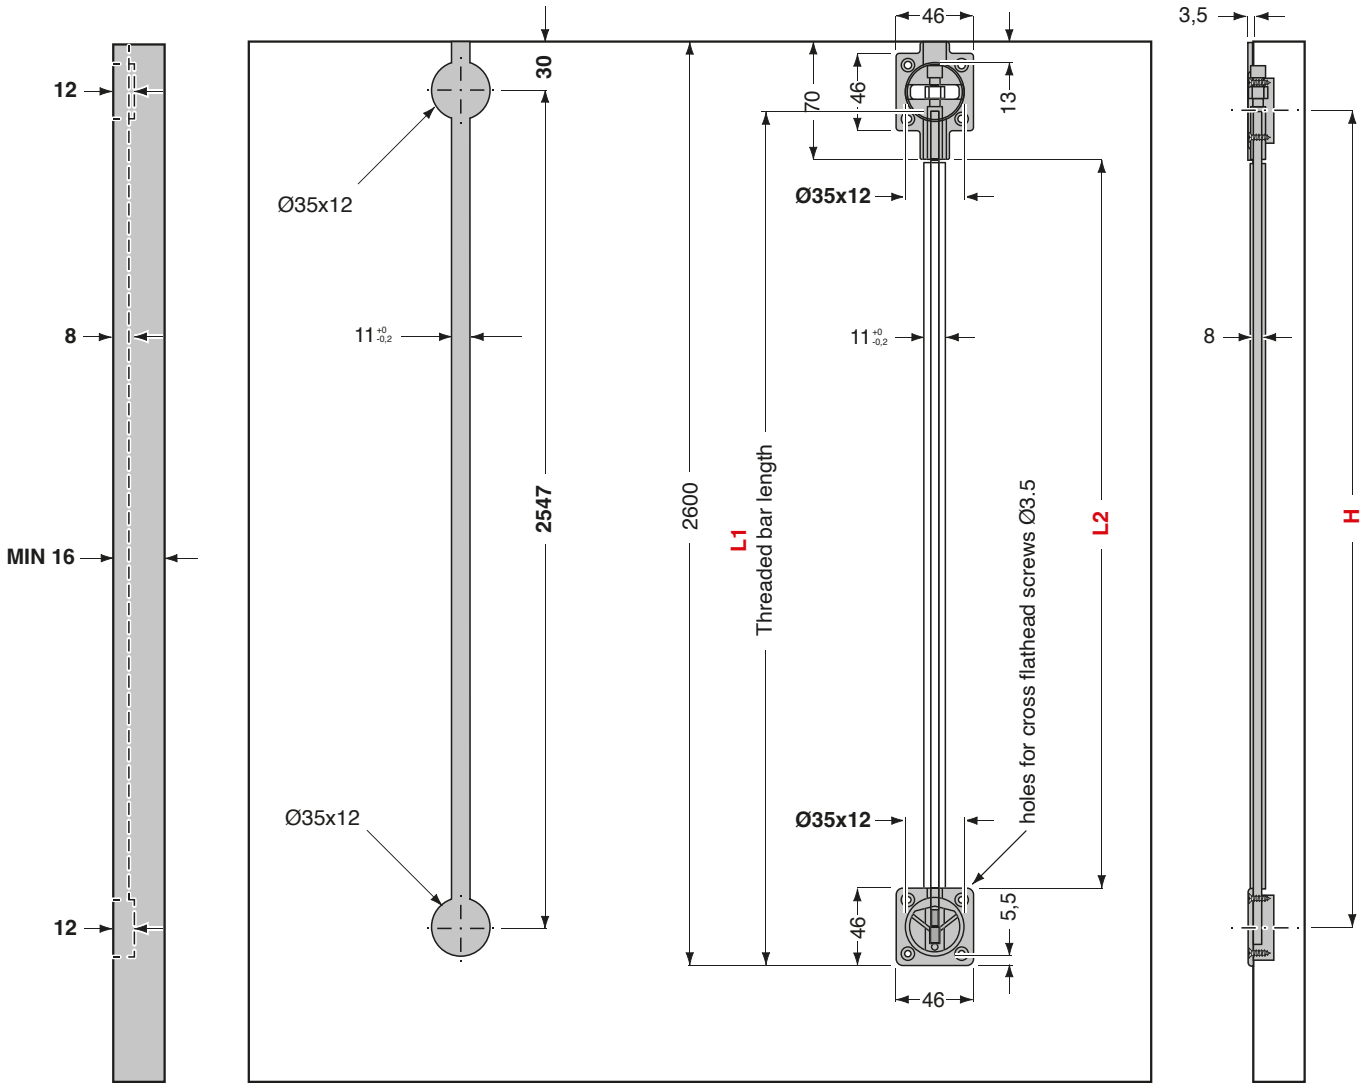

Cinetto Black Wooden Door Straightener

Top and Back Adjustment
Length: **2600mm**

PL
cover

Cinetto code: **BR2190005**
W&B code: **CBR04DSB**

■ Cut to size

TECHNICAL DATA: standard door straightening system		
H = 2547	L1 = 2543	L2 = 2482
Calculation formulas		
H = H	L1 = H - 4	L2 = H - 65