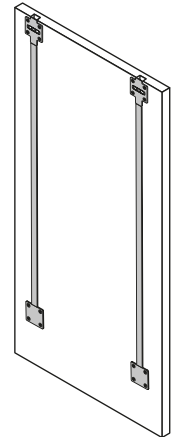

Cinetto Black Wooden Door Straightener

Top and Back Adjustment
Length: **2600mm**

PL
cover

Cinetto code: **BR2190005**
W&B code: **CBR04DSB**

■ Cut to size

TECHNICAL DATA: standard door straightening system		
H = 2547	L1 = 2543	L2 = 2482
Calculation formulas		
H = H	L1 = H - 4	L2 = H - 65