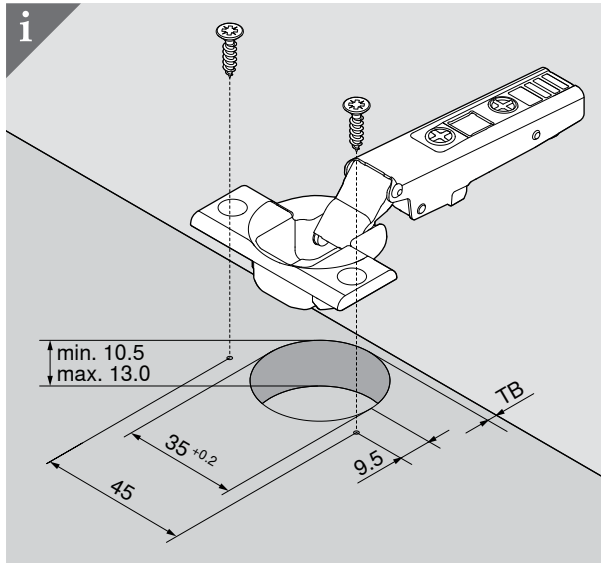

CLIP top BLUMOTION,
CLIP top, CLIP

i

H = 8.5 D = 0	H = 11.5 D = 3	H = 14.5 D = 6	H = 17.5 D = 9	
FA	FA	FA	FA	TB
14	11	8	5	3
15	12	9	6	4
16	13	10	7	5
17	14	11	8	6

H = 8.5 D = 0	H = 11.5 D = 3	H = 14.5 D = 6	H = 17.5 D = 9	
FA	FA	FA	FA	TB
4.5	1.5	-1.5	-4.5	3
5.5	2.5	-0.5	-3.5	4
6.5	3.5	0.5	-2.5	5
7.5	4.5	1.5	-1.5	6

H = 8.5 D = 0	H = 11.5 D = 3	
FA	FA	TB
-4	-7	3
-3	-6	4
-2	-5	5
-1	-4	6

CLIP top BLUMOTION,
CLIP top, CLIP