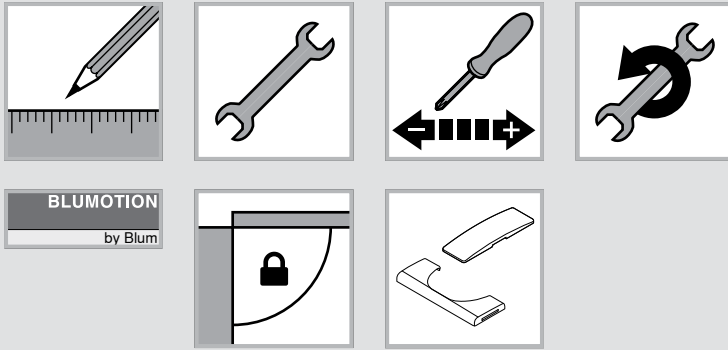

BLUMOTION

by Blum

CLIP top BLUMOTION,
CLIP top, CLIP

www.blum.com

The Blum logo, featuring a stylized arrow pointing upwards and to the right, followed by the word "blum" in a bold, lowercase sans-serif font.

CLIP top BLUMOTION, CLIP top, CLIP

Standardanwendungen | Standard applications | Applications standard | Applicazioni standard | Aplicaciones estándar |
Rozwiązania standardowe | Стандартные конструкции | 标准应用