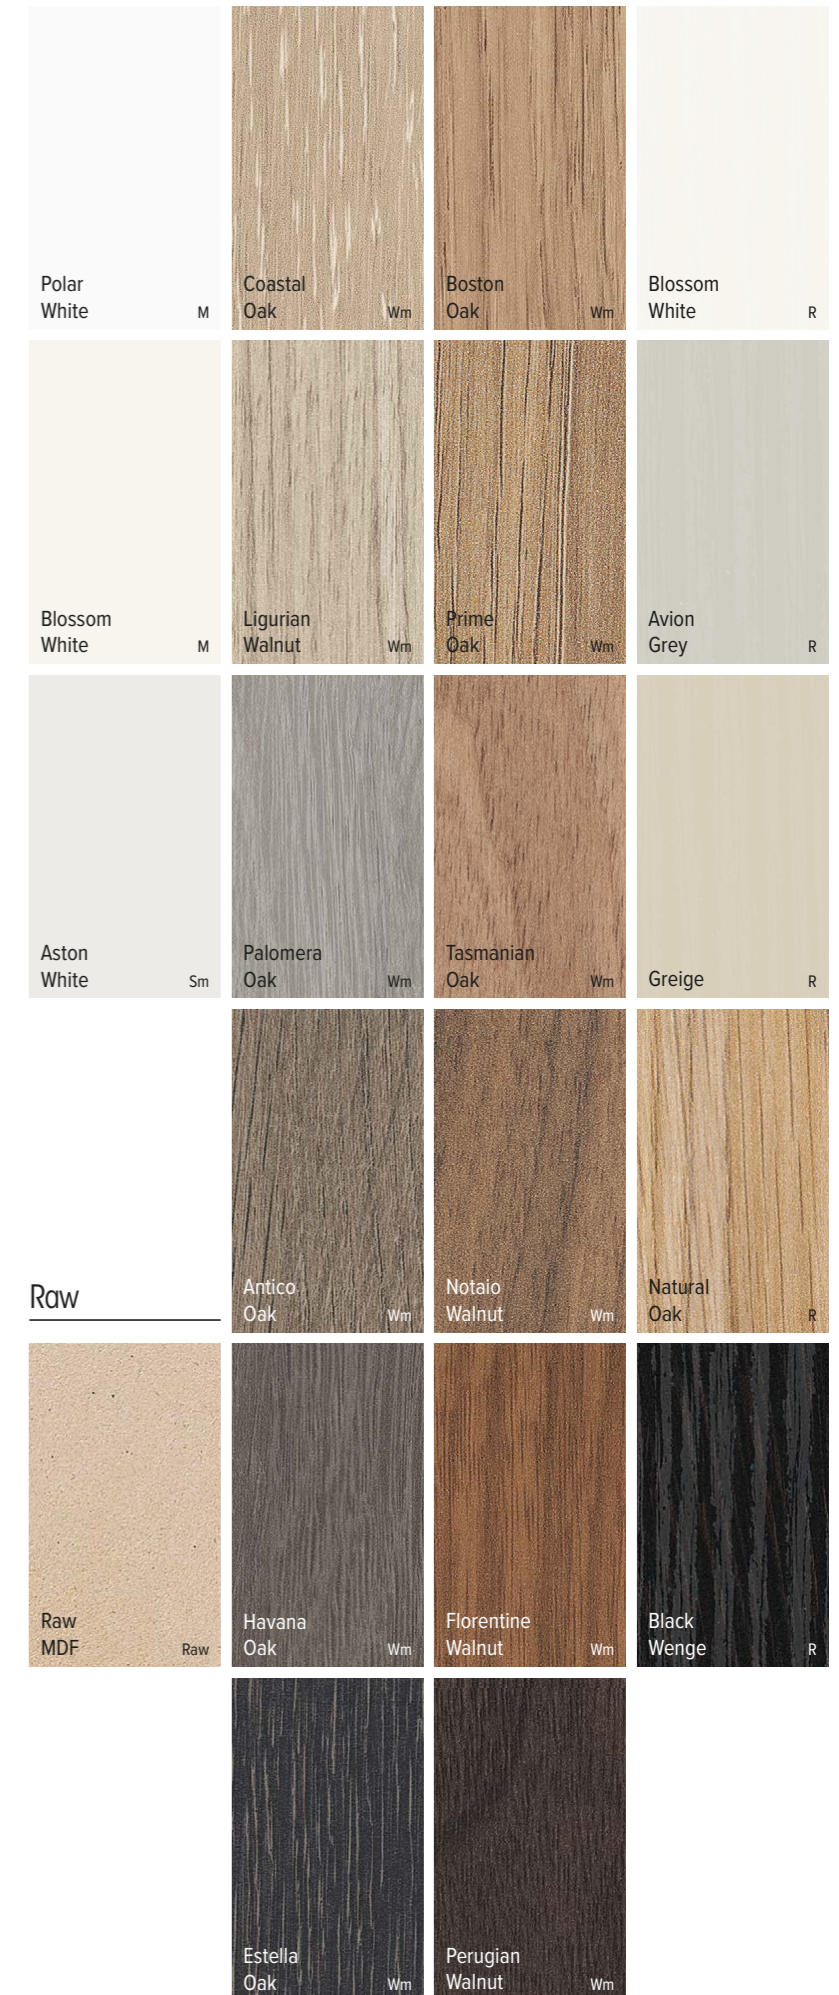

COVER IMAGE: 25mm SURANO wardrobe doors in Estella Oak Woodmatt.

Dark coloured surfaces will show fingerprints and require more care and maintenance than lighter coloured surfaces. It is recommended to test a product sample prior to colour selection. polytec swatches and samples represent a small area of the overall colour structure. To view the large colour sample, visit [www.polytec.com.au](http://www.polytec.com.au).

# 25mm SURANO wardrobe & barn doors

polytec

[www.polytec.com.au](http://www.polytec.com.au)

p 1300 300 547

polytec

door inserts

Contrasting Melamine Matching Melamine

Smokey Grey Mirror Starphire Black Glass

Mirror Starphire White Glass

Clear Glass Frosted Glass

Fluted Glass

**polytec** swatches and samples represent a small area of the overall colour structure.  
To view the large colour sample, visit [www.polytec.com.au](http://www.polytec.com.au).  
Dark coloured surfaces will show fingerprints and require more care and maintenance than lighter coloured surfaces. It is recommended to test a product sample prior to colour selection.

25mm **SURANO** wardrobe doors in Estella Oak Woodmatt.

Matt, Smooth

Woodmatt

Ravine

Available finishes M = Matt Sm = Smooth Wm = Woodmatt R = Ravine